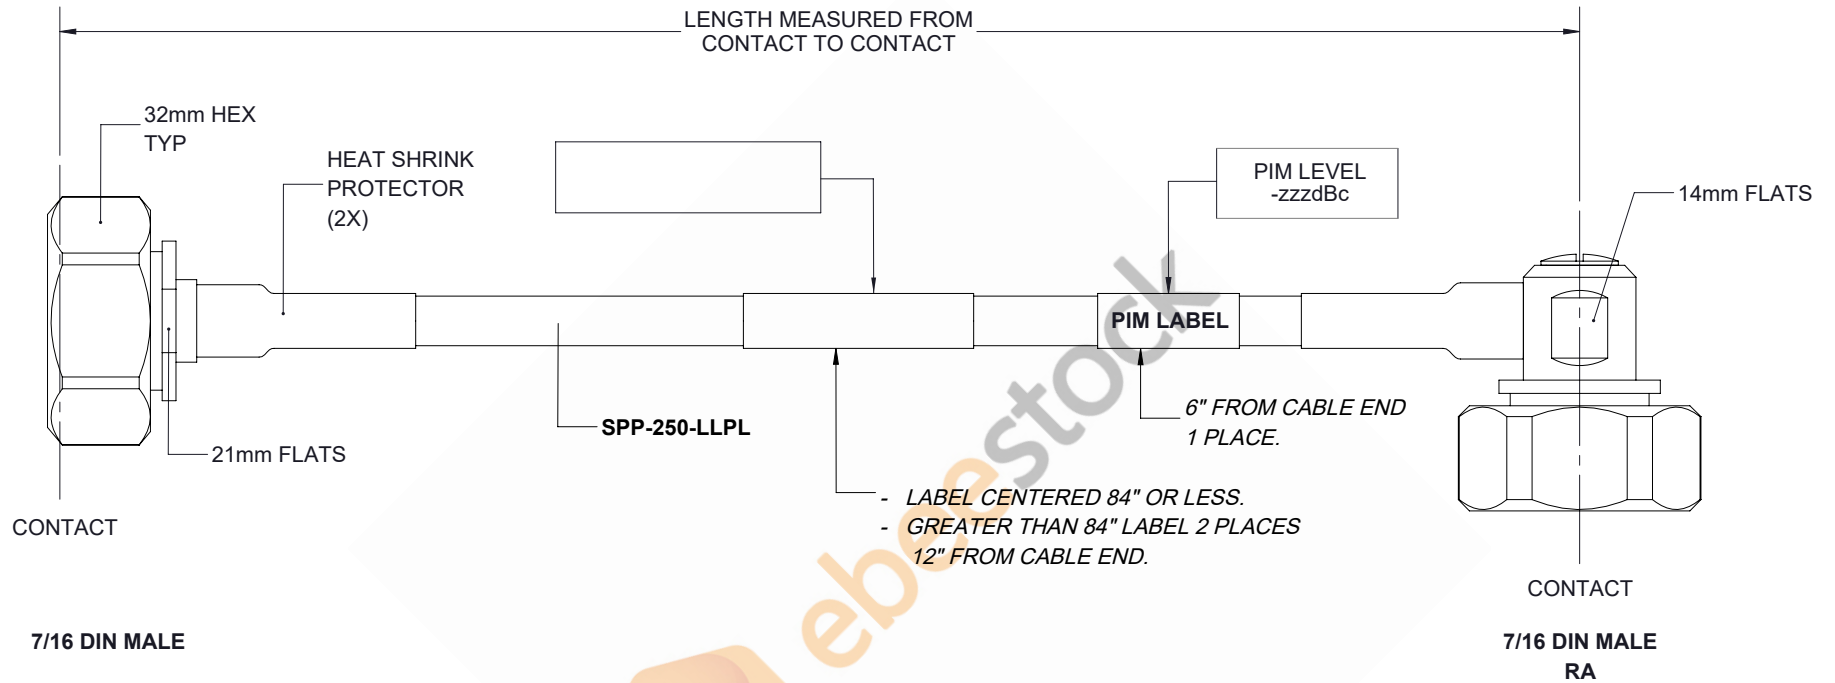

# Plenum 7/16 DIN Male to 7/16 DIN Male Right Angle Low PIM Cable 12 Inch Length Using SPP-250-LLPL Coax Using Times Microwave Parts

REVISIONS			
REV.	DESCRIPTION	DATE	APPROVED
A	INITIAL RELEASE	04/09/19	S.ELLIS

UNLESS OTHERWISE SPECIFIED LEADING DIMENSIONS ARE INCHES DIMENSIONS IN [ ] ARE MILLIMETERS

TOLERANCES:	
.X=± 2 [ 5.08]	FRACTIONS ± 1/32
.XX=± 01 [ .25]	ANGLES ± 1°
.XXX=± .005 [ .13]	

ALL DIMENSIONS SHOWN ARE FOR REFERENCE ONLY.

THE INFORMATION AND DESIGN IN THIS DOCUMENT IS THE PROPERTY OF EBEESTOCK CORPORATION. ALL RIGHTS RESERVED.

SHEET 1 OF 1

SCALE N/A

SIZE	CAGE	DRAWN BY	PART NUMBER	REV
A	53919	K.DANG	ET16256	A

THESE COMMODITIES, TECHNOLOGY OR SOFTWARE WERE EXPORTED FROM THE UNITED STATES IN ACCORDANCE WITH THE EXPORT ADMINISTRATION REGULATIONS. DIVERSION CONTRARY TO U.S. LAW PROHIBITED.