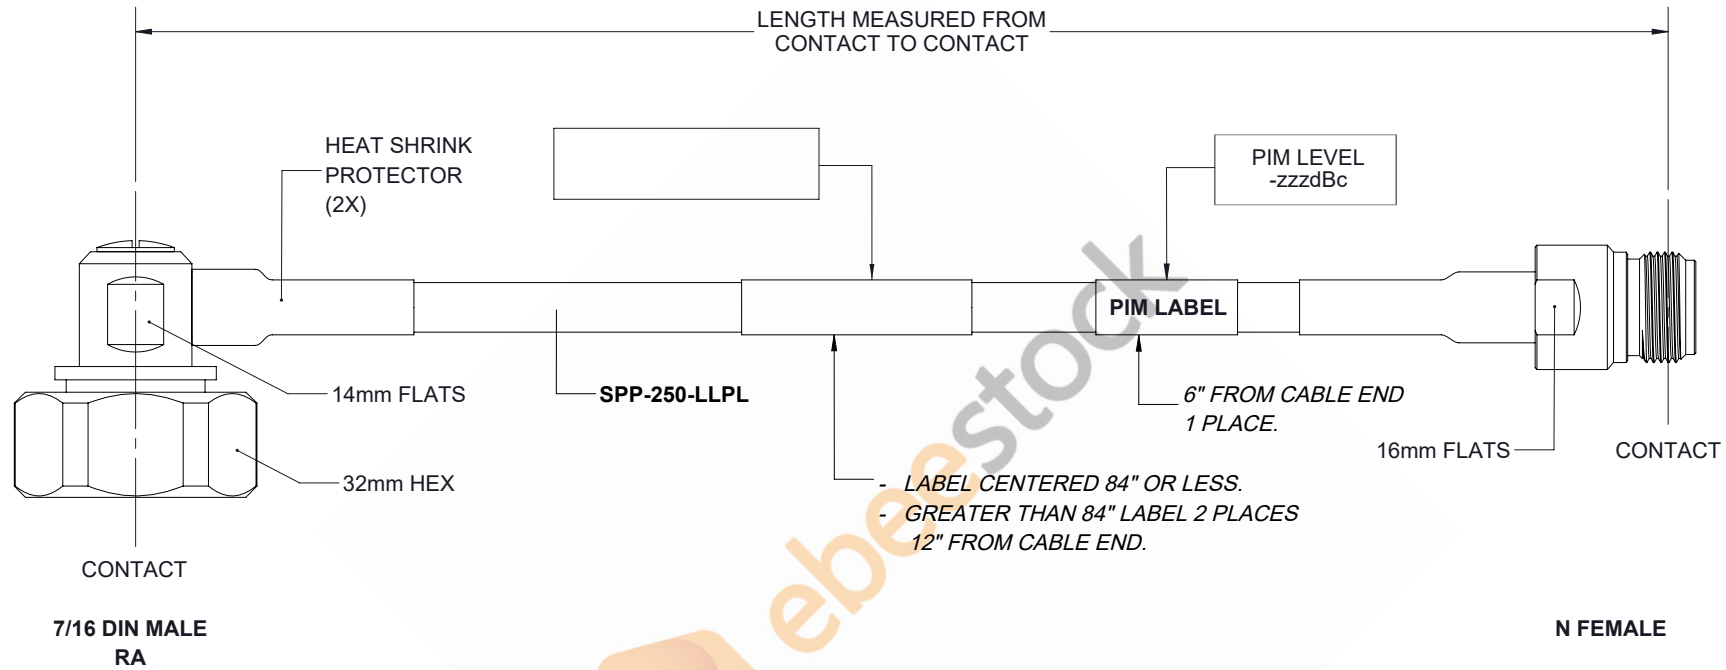

Plenum 7/16 DIN Male Right Angle to N Female Low PIM Cable 12 Inch Length Using SPP-250-LLPL Coax Using Times Microwave Parts

REVISIONS			
REV.	DESCRIPTION	DATE	APPROVED
A	INITIAL RELEASE	04/09/19	S.ELLIS

THESE COMMODITIES, TECHNOLOGY OR SOFTWARE WERE EXPORTED FROM THE UNITED STATES IN ACCORDANCE WITH THE EXPORT ADMINISTRATION REGULATIONS. DIVERSION CONTRARY TO U.S. LAW PROHIBITED.

UNLESS OTHERWISE SPECIFIED LEADING DIMENSIONS ARE INCHES DIMENSIONS IN [] ARE MILLIMETERS		 8TH FLOOR, BUILDING 1, YONGFU SCIENCE AND TECHNOLOGY CENTER INDUSTRIAL PARK, NANZHA DISTRICT 5, HUMEN, 523900, DONGGUAN, GUANGDONG, CHINA WEBSITE: www.ebeestock.com EMAIL: sales@ebeestock.com		THE INFORMATION AND DESIGN IN THIS DOCUMENT IS THE PROPERTY OF EBEESTOCK CORPORATION. ALL RIGHTS RESERVED.	
TOLERANCES: .X±.2 [5.08] FRACTIONS ± 1/32 .XX±.01 [.25] ANGLES ± 1° .XXX±.005 [.13]				SHEET 1 OF 1	
ALL DIMENSIONS SHOWN ARE FOR REFERENCE ONLY.		SCALE N/A			
THIRD-ANGLE PROJECTION		SIZE A	CAGE 53919	DRAWN BY K.DANG	PART NUMBER ET16301
				REV A	