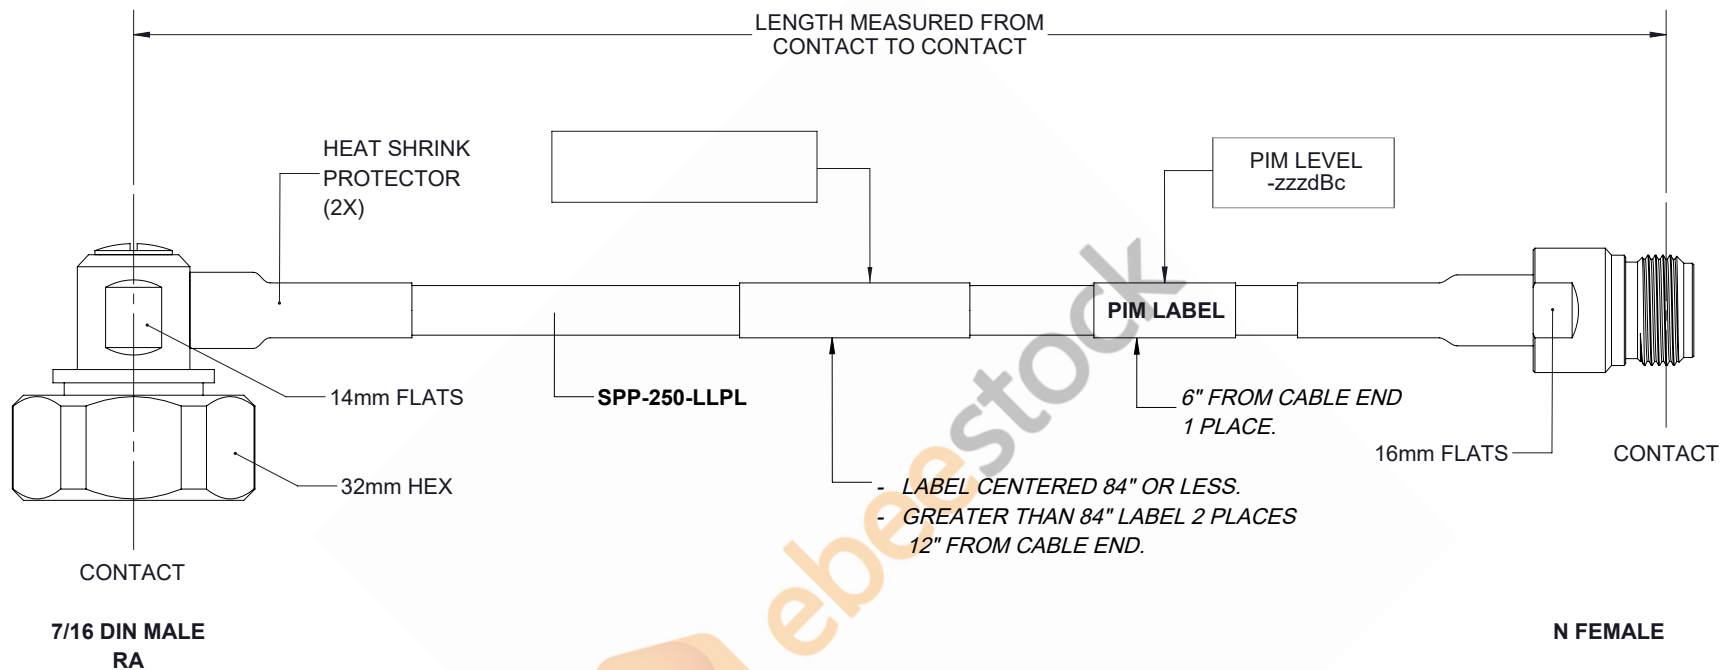

# Plenum 7/16 DIN Male Right Angle to N Female Low PIM Cable 60 Inch Length Using SPP-250-LLPL Coax Using Times Microwave Parts

REVISIONS			
REV.	DESCRIPTION	DATE	APPROVED
A	INITIAL RELEASE	04/09/19	S.ELLIS

UNLESS OTHERWISE SPECIFIED LEADING DIMENSIONS ARE INCHES DIMENSIONS IN [ ] ARE MILLIMETERS		 8TH FLOOR, BUILDING 1, YONGFU SCIENCE AND TECHNOLOGY CENTER INDUSTRIAL PARK, NANZHA DISTRICT 5, HUMEN, 523900, DONGGUAN, GUANGDONG, CHINA WEBSITE: <a href="http://www.ebeestock.com">www.ebeestock.com</a> EMAIL: <a href="mailto:sales@ebeestock.com">sales@ebeestock.com</a>		THE INFORMATION AND DESIGN IN THIS DOCUMENT IS THE PROPERTY OF EBEESTOCK CORPORATION. ALL RIGHTS RESERVED.	
TOLERANCES: .X±.2 [5.08]      FRACTIONS ± 1/32 .XX±.01 [.25]      ANGLES ± 1° .XXX±.005 [.13]				SHEET 1 OF 1	
ALL DIMENSIONS SHOWN ARE FOR REFERENCE ONLY.		SCALE N/A			
THIRD-ANGLE PROJECTION		SIZE A	CAGE 53919	DRAWN BY K.DANG	PART NUMBER ET16305
				REV A	