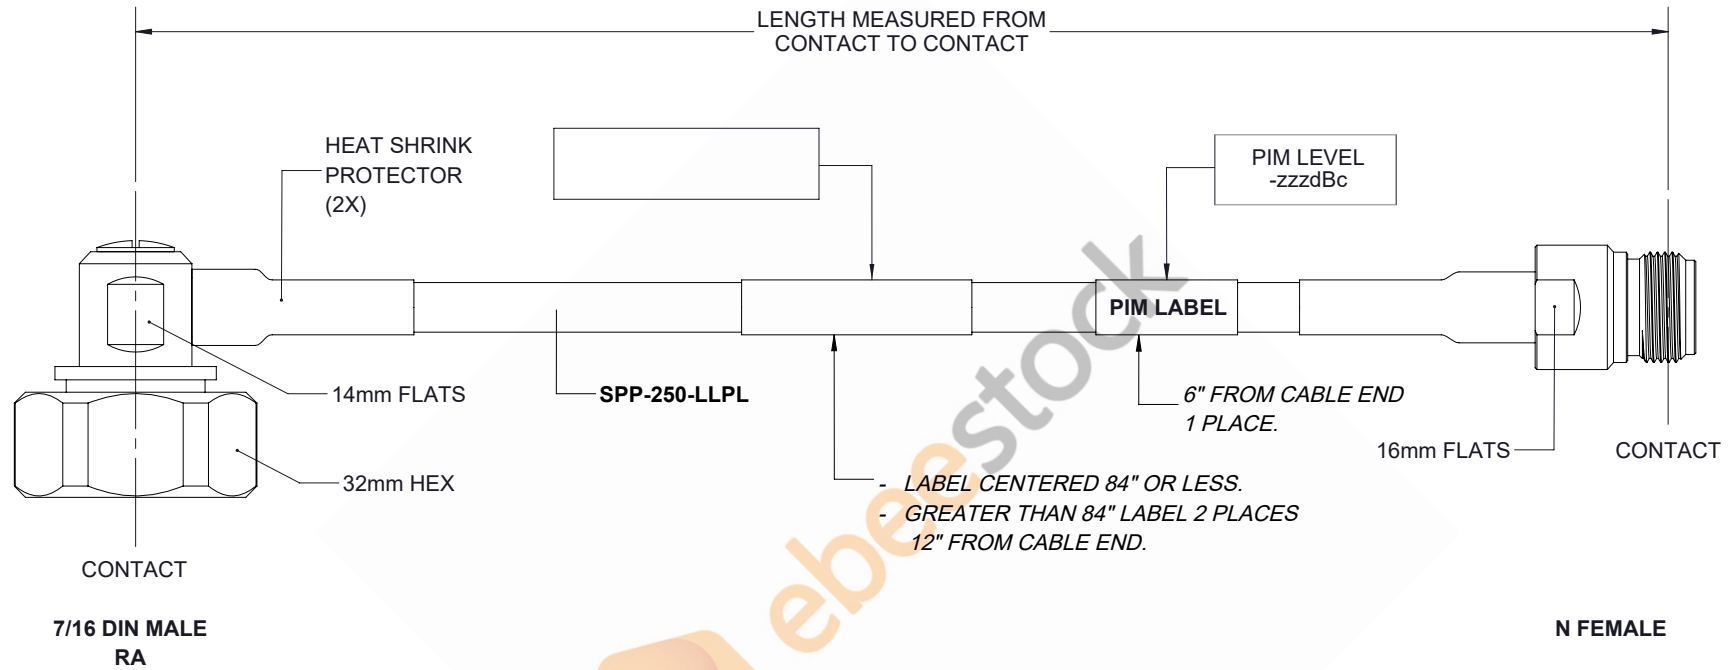

# Plenum 7/16 DIN Male Right Angle to N Female Low PIM Cable 50 cm Length Using SPP-250-LLPL Coax Using Times Microwave Parts

REVISIONS			
REV.	DESCRIPTION	DATE	APPROVED
A	INITIAL RELEASE	04/09/19	S.ELLIS

UNLESS OTHERWISE SPECIFIED  
LEADING DIMENSIONS ARE INCHES  
DIMENSIONS IN [ ] ARE MILLIMETERS

**TOLERANCES:**

.X±.2 [5.08]	FRACTIONS
.XX±.01 [.25]	± 1/32
.XXX±.005 [.13]	ANGLES ± 1°

ALL DIMENSIONS SHOWN  
ARE FOR REFERENCE ONLY.

THE INFORMATION AND  
DESIGN IN THIS DOCUMENT IS  
THE PROPERTY OF  
EBEESTOCK CORPORATION.  
ALL RIGHTS RESERVED.

SHEET 1 OF 1

SCALE N/A

SIZE	CAGE	DRAWN BY	PART NUMBER	REV
A	53919	K.DANG	ET16306	A

THESE COMMODITIES, TECHNOLOGY OR SOFTWARE WERE EXPORTED FROM THE UNITED STATES IN ACCORDANCE WITH THE EXPORT ADMINISTRATION REGULATIONS. DIVERSION CONTRARY TO U.S. LAW PROHIBITED.