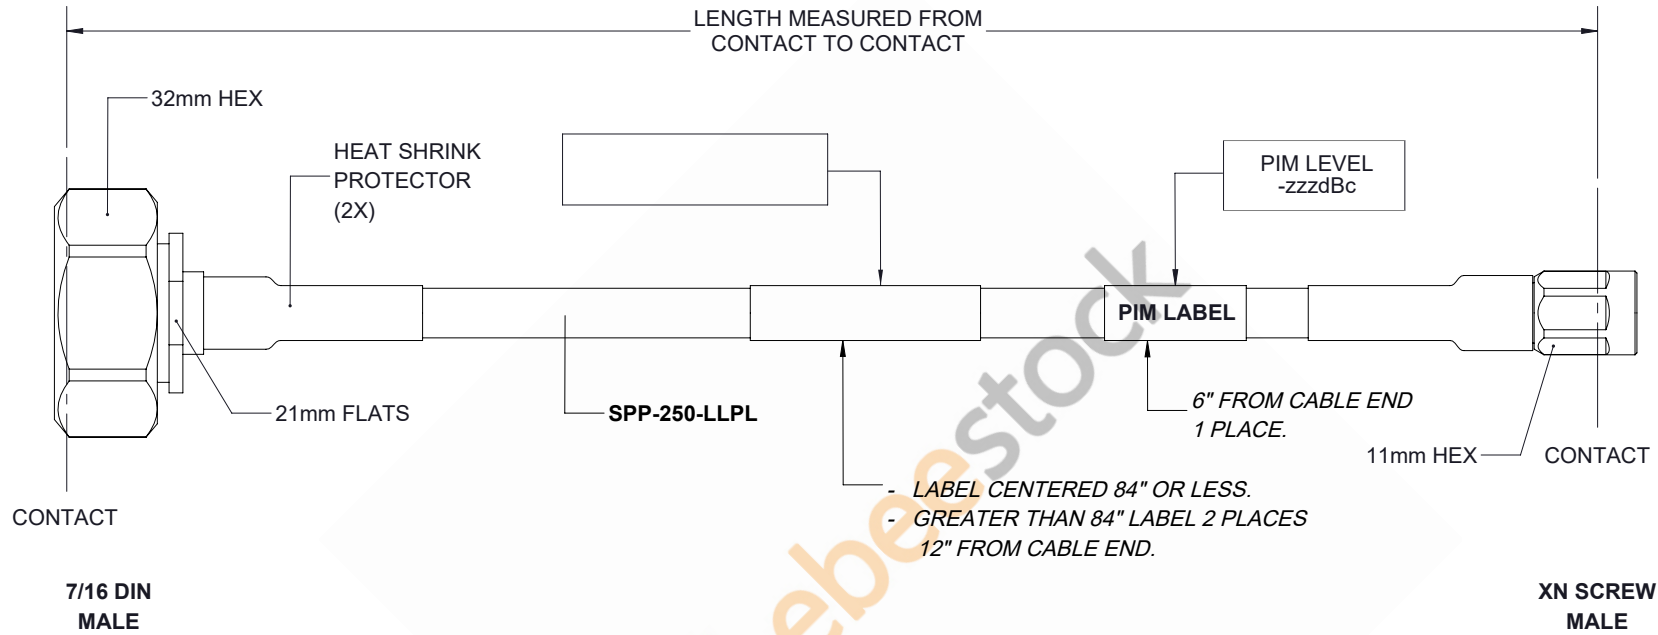

Plenum 7/16 DIN Male to NEX10 Male Low PIM Cable 200 cm Length Using SPP-250-LLPL Coax Using Times Microwave Parts

REVISIONS			
REV.	DESCRIPTION	DATE	APPROVED
A	INITIAL RELEASE	04/09/19	S.ELLIS

UNLESS OTHERWISE SPECIFIED LEADING DIMENSIONS ARE INCHES DIMENSIONS IN [ ] ARE MILLIMETERS

TOLERANCES:	
.X±.2 [5.08]	FRACTIONS ± 1/32
.XX±.01 [.25]	ANGLES ± 1°
.XXX±.005 [.13]	

ALL DIMENSIONS SHOWN ARE FOR REFERENCE ONLY.

8TH FLOOR, BUILDING 1,  
YONGFU SCIENCE AND TECHNOLOGY  
CENTER INDUSTRIAL PARK, NANZHA DISTRICT  
5, HUMEN, 523900, DONGGUAN, GUANGDONG, CHINA

SHEET 1 OF 1

SCALE N/A

SIZE	CAGE	DRAWN BY	PART NUMBER	REV
A	53919	K.DANG	ET16363	A

THESE COMMODITIES, TECHNOLOGY OR SOFTWARE WERE EXPORTED FROM THE UNITED STATES IN ACCORDANCE WITH THE EXPORT ADMINISTRATION REGULATIONS. DIVERSION CONTRARY TO U.S. LAW PROHIBITED.