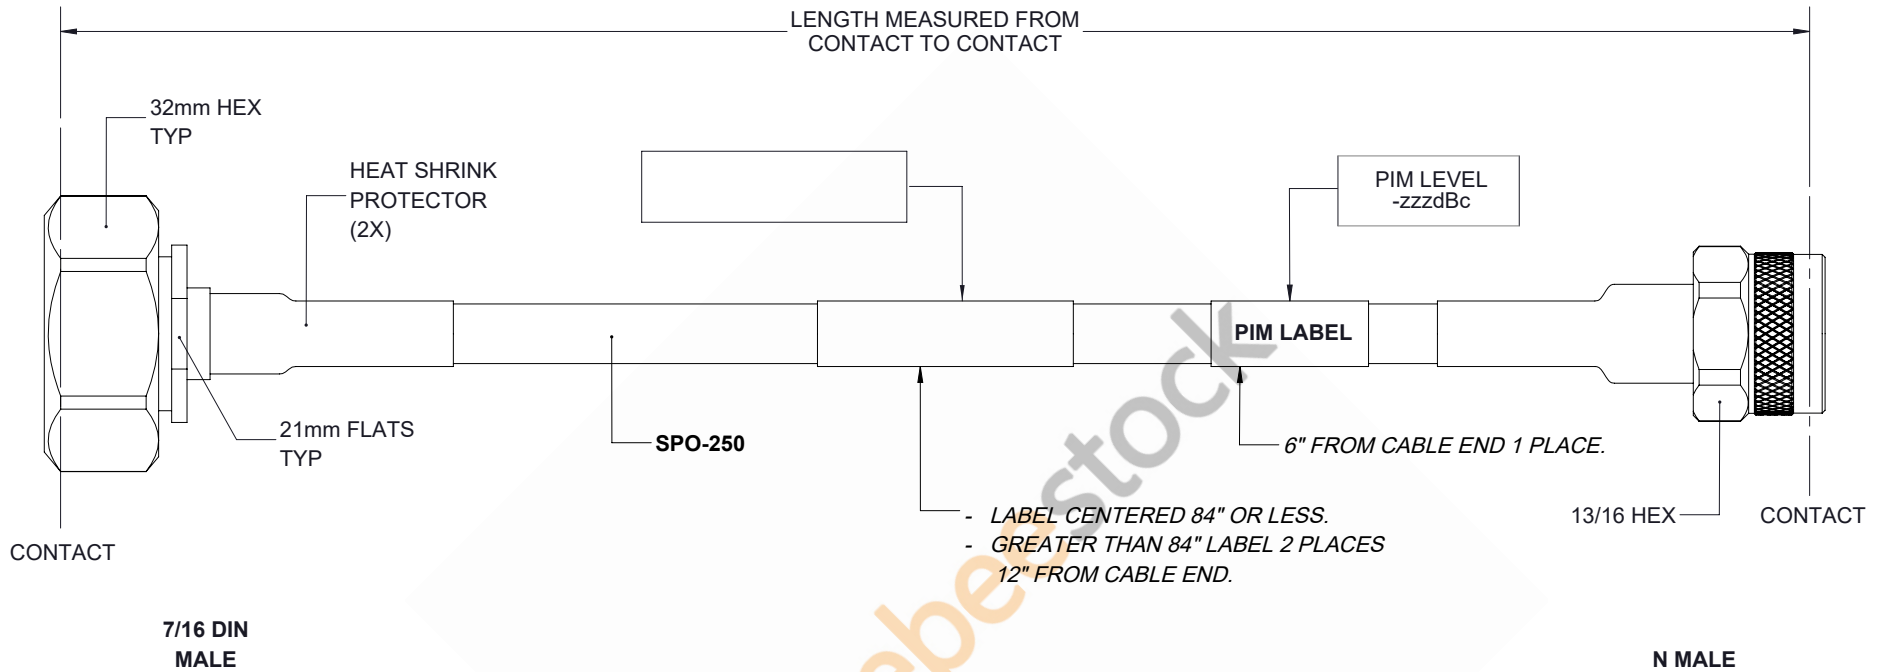

Outdoor Rated 7/16 DIN Male to N Male Low PIM Cable 12 Inch Length Using SPO-250 Coax Using Times Microwave Parts

REVISIONS			
REV.	DESCRIPTION	DATE	APPROVED
A	INITIAL RELEASE	05/16/19	S.ELLIS

THESE COMMODITIES, TECHNOLOGY OR SOFTWARE WERE EXPORTED FROM THE UNITED STATES IN ACCORDANCE WITH THE EXPORT ADMINISTRATION REGULATIONS. DIVERSION CONTRARY TO U.S. LAW PROHIBITED.

UNLESS OTHERWISE SPECIFIED LEADING DIMENSIONS ARE INCHES DIMENSIONS IN [] ARE MILLIMETERS		 8TH FLOOR, BUILDING 1, YONGFU SCIENCE AND TECHNOLOGY CENTER INDUSTRIAL PARK, NANZHA DISTRICT 5.HUMEN,523900,DONGGUAN, GUANGDONG, CHINA WEBSITE: www.ebeestock.com EMAIL: sales@ebeestock.com		THE INFORMATION AND DESIGN IN THIS DOCUMENT IS THE PROPERTY OF EBESTOCK CORPORATION. ALL RIGHTS RESERVED.	
TOLERANCES: .X±.2 [5.08] FRACTIONS ± 1/32 .XX±.01 [.25] ANGLES ± 1° .XXX±.005 [.13]				SHEET 1 OF 1	
ALL DIMENSIONS SHOWN ARE FOR REFERENCE ONLY.		SCALE N/A			
THIRD-ANGLE PROJECTION		SIZE A	CAGE 53919	DRAWN BY K.DANG	PART NUMBER ET16382
				REV A	