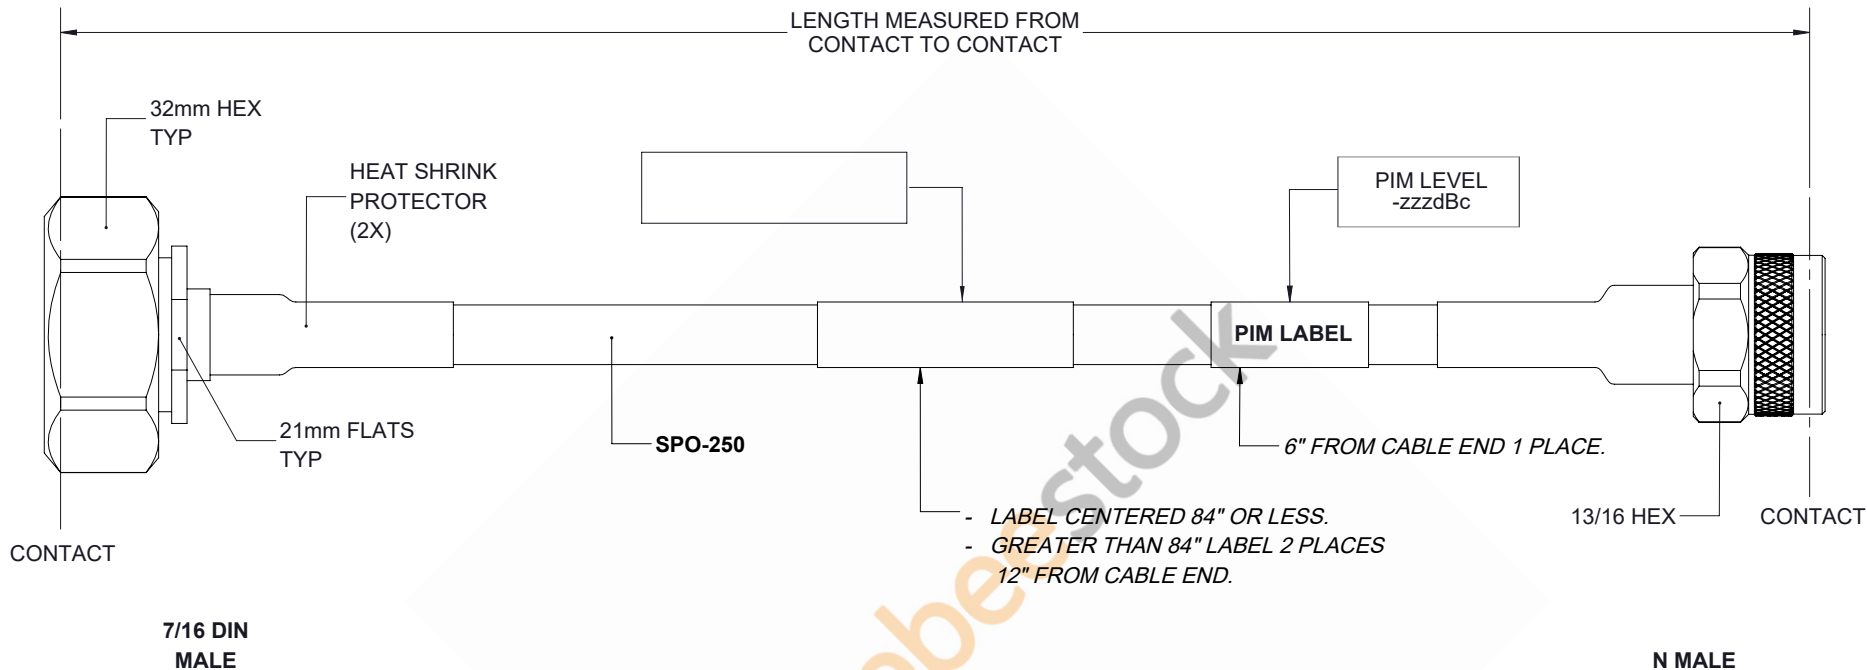

# Outdoor Rated 7/16 DIN Male to N Male Low PIM Cable 24 Inch Length Using SPO-250 Coax Using Times Microwave Parts

REVISIONS			
REV.	DESCRIPTION	DATE	APPROVED
A	INITIAL RELEASE	05/16/19	S.ELLIS

THESE COMMODITIES, TECHNOLOGY OR SOFTWARE WERE EXPORTED FROM THE UNITED STATES IN ACCORDANCE WITH THE EXPORT ADMINISTRATION REGULATIONS. DIVERSION CONTRARY TO U.S. LAW PROHIBITED.

UNLESS OTHERWISE SPECIFIED LEADING DIMENSIONS ARE INCHES DIMENSIONS IN [ ] ARE MILLIMETERS <b>TOLERANCES:</b> .X±.2 [5.08]      FRACTIONS ± 1/32 .XX±.01 [ .25]      ANGLES ± 1° .XXX±.005 [ .13]		<p>8TH FLOOR, BUILDING 1,                  YONGFU SCIENCE AND TECHNOLOGY                  CENTER INDUSTRIAL PARK, NANZHA DISTRICT                  5.HUMEN,523900,DONGGUAN, GUANGDONG, CHINA</p> WEBSITE: <a href="http://www.ebeestock.com">www.ebeestock.com</a> EMAIL: <a href="mailto:sales@ebeestock.com">sales@ebeestock.com</a>	THE INFORMATION AND DESIGN IN THIS DOCUMENT IS THE PROPERTY OF EBESTOCK CORPORATION. ALL RIGHTS RESERVED.
ALL DIMENSIONS SHOWN ARE FOR REFERENCE ONLY. THIRD-ANGLE PROJECTION			SHEET 1 OF 1 SCALE N/A
SIZE A	CAGE 53919	DRAWN BY K.DANG	PART NUMBER ET16383 REV A