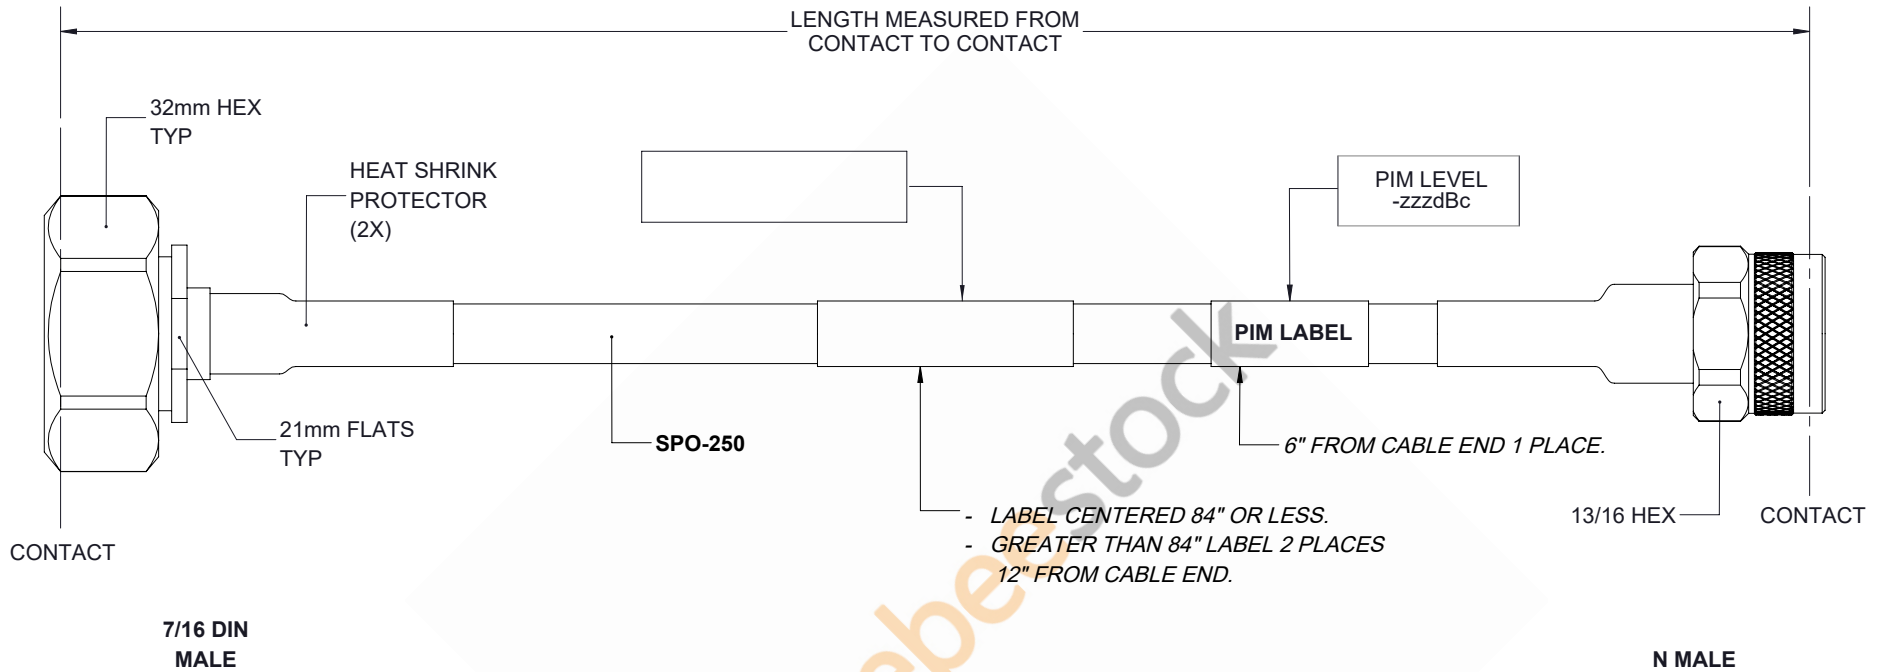

Outdoor Rated 7/16 DIN Male to N Male Low PIM Cable 48 Inch Length Using SPO-250 Coax Using Times Microwave Parts

REVISIONS			
REV.	DESCRIPTION	DATE	APPROVED
A	INITIAL RELEASE	05/16/19	S.ELLIS

THESE COMMODITIES, TECHNOLOGY OR SOFTWARE WERE EXPORTED FROM THE UNITED STATES IN ACCORDANCE WITH THE EXPORT ADMINISTRATION REGULATIONS. DIVERSION CONTRARY TO U.S. LAW PROHIBITED.

UNLESS OTHERWISE SPECIFIED LEADING DIMENSIONS ARE INCHES DIMENSIONS IN [] ARE MILLIMETERS		8TH FLOOR, BUILDING 1, YONGFU SCIENCE AND TECHNOLOGY CENTER INDUSTRIAL PARK, NANZHA DISTRICT 5.HUMEN,523900,DONGGUAN, GUANGDONG, CHINA WEBSITE: www.ebeestock.com EMAIL: sales@ebeestock.com		THE INFORMATION AND DESIGN IN THIS DOCUMENT IS THE PROPERTY OF EBESTOCK CORPORATION. ALL RIGHTS RESERVED.	
TOLERANCES: .X±.2 [5.08] FRACTIONS ± 1/32 .XX±.01 [.25] ANGLES ± 1° .XXX±.005 [.13]				SHEET 1 OF 1	
ALL DIMENSIONS SHOWN ARE FOR REFERENCE ONLY.		SCALE N/A			
THIRD-ANGLE PROJECTION		SIZE A	CAGE 53919	DRAWN BY K.DANG	PART NUMBER ET16385
				REV A	