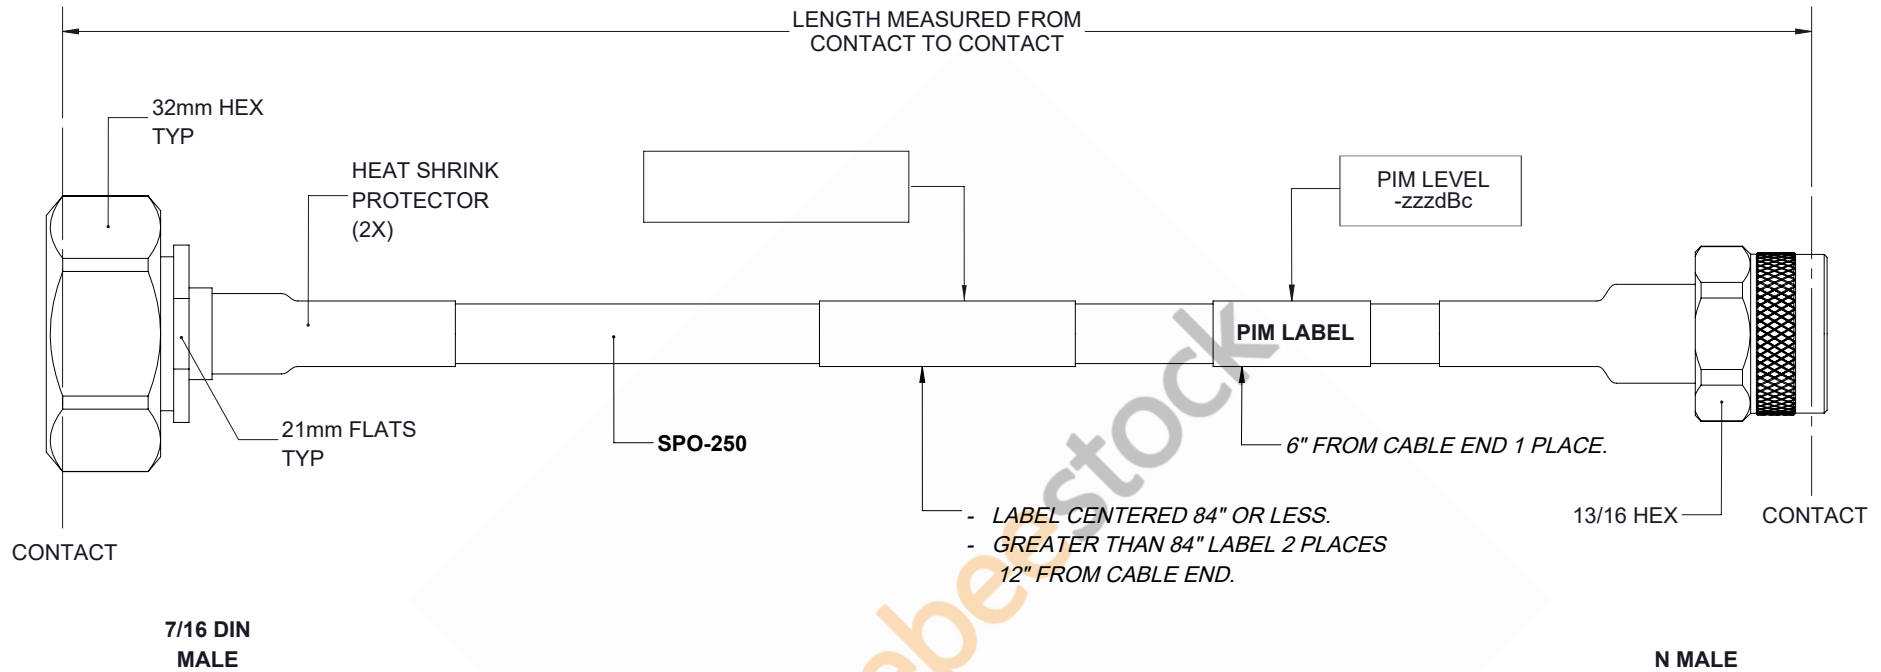

Outdoor Rated 7/16 DIN Male to N Male Low PIM Cable 50 cm Length Using SPO-250 Coax Using Times Microwave Parts

REVISIONS			
REV.	DESCRIPTION	DATE	APPROVED
A	INITIAL RELEASE	05/16/19	S.ELLIS

THESE COMMODITIES, TECHNOLOGY OR SOFTWARE WERE EXPORTED FROM THE UNITED STATES IN ACCORDANCE WITH THE EXPORT ADMINISTRATION REGULATIONS. DIVERSION CONTRARY TO U.S. LAW PROHIBITED.

UNLESS OTHERWISE SPECIFIED LEADING DIMENSIONS ARE INCHES DIMENSIONS IN [] ARE MILLIMETERS TOLERANCES: .X±.2 [5.08] FRACTIONS ± 1/32 .XX±.01 [.25] ANGLES ± 1° .XXX±.005 [.13]		<p>8TH FLOOR, BUILDING 1, YONGFU SCIENCE AND TECHNOLOGY CENTER INDUSTRIAL PARK, NANZHA DISTRICT 5,HUMEN,523900,DONGGUAN, GUANGDONG, CHINA</p> WEBSITE: www.ebeestock.com EMAIL: sales@ebeestock.com	THE INFORMATION AND DESIGN IN THIS DOCUMENT IS THE PROPERTY OF EBEESTOCK CORPORATION. ALL RIGHTS RESERVED.
ALL DIMENSIONS SHOWN ARE FOR REFERENCE ONLY. THIRD-ANGLE PROJECTION			SHEET 1 OF 1 SCALE N/A
SIZE A	CAGE 53919	DRAWN BY K.DANG	PART NUMBER ET16387
			REV A