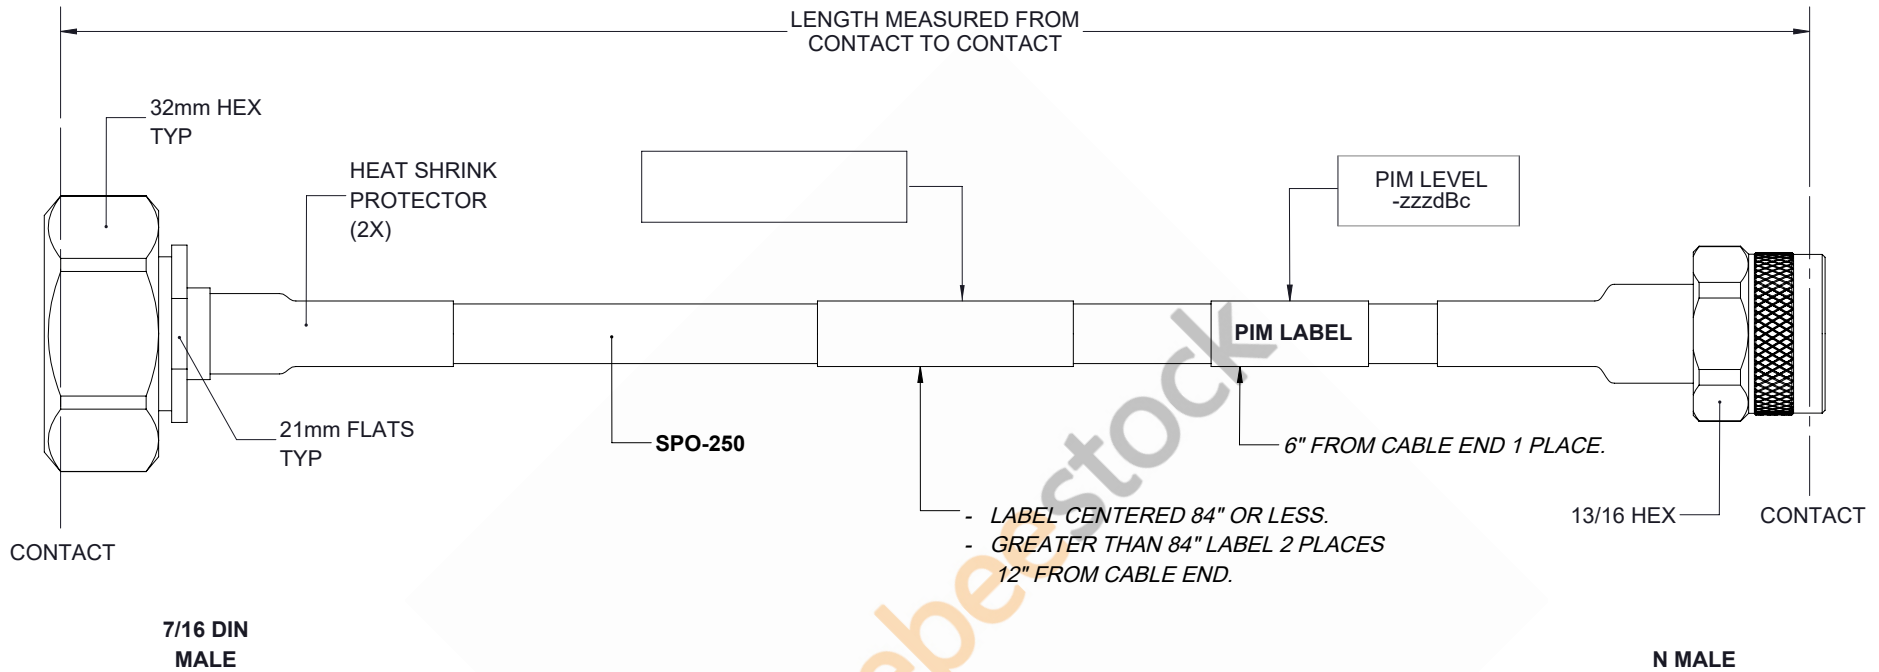

Outdoor Rated 7/16 DIN Male to N Male Low PIM Cable 100 cm Length Using SPO-250 Coax Using Times Microwave Parts

REVISIONS			
REV.	DESCRIPTION	DATE	APPROVED
A	INITIAL RELEASE	05/16/19	S.ELLIS

THESE COMMODITIES, TECHNOLOGY OR SOFTWARE WERE EXPORTED FROM THE UNITED STATES IN ACCORDANCE WITH THE EXPORT ADMINISTRATION REGULATIONS. DIVERSION CONTRARY TO U.S. LAW PROHIBITED.

UNLESS OTHERWISE SPECIFIED LEADING DIMENSIONS ARE INCHES DIMENSIONS IN [] ARE MILLIMETERS		 8TH FLOOR, BUILDING 1, YONGFU SCIENCE AND TECHNOLOGY CENTER INDUSTRIAL PARK, NANZHA DISTRICT 5, HUMEN, 523900, DONGGUAN, GUANGDONG, CHINA WEBSITE: www.ebeestock.com EMAIL: sales@ebeestock.com		THE INFORMATION AND DESIGN IN THIS DOCUMENT IS THE PROPERTY OF EBESTOCK CORPORATION. ALL RIGHTS RESERVED.	
TOLERANCES: .X±.2 [5.08] FRACTIONS ± 1/32 .XX±.01 [.25] ANGLES ± 1° .XXX±.005 [.13]				SHEET 1 OF 1	
ALL DIMENSIONS SHOWN ARE FOR REFERENCE ONLY.		SCALE N/A			
THIRD-ANGLE PROJECTION		SIZE A	CAGE 53919	DRAWN BY K.DANG	PART NUMBER ET16388
				REV A	