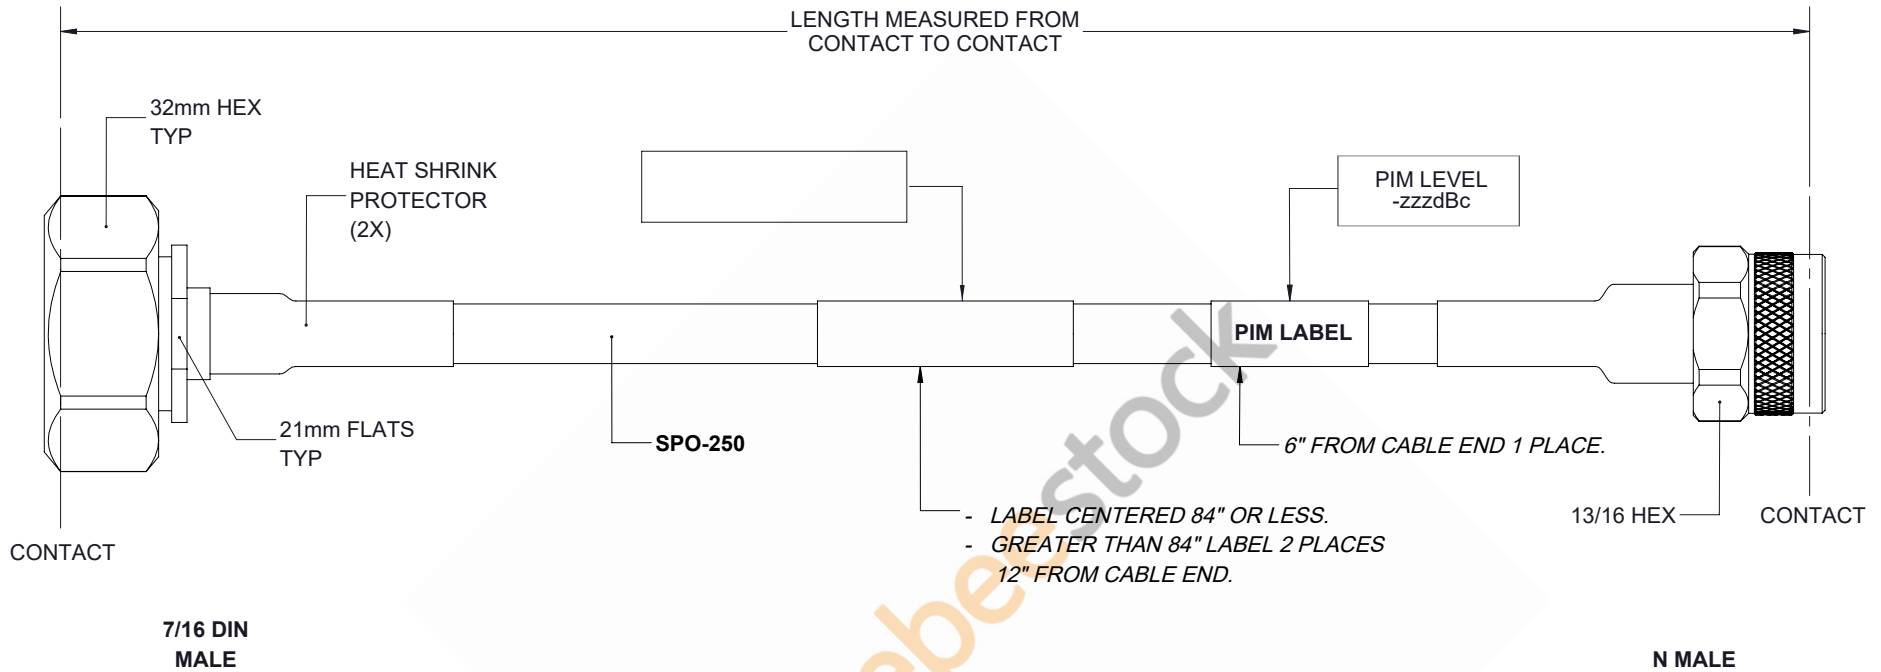

# Outdoor Rated 7/16 DIN Male to N Male Low PIM Cable 150 cm Length Using SPO-250 Coax Using Times Microwave Parts

REVISIONS			
REV.	DESCRIPTION	DATE	APPROVED
A	INITIAL RELEASE	05/16/19	S.ELLIS

THESE COMMODITIES, TECHNOLOGY OR SOFTWARE WERE EXPORTED FROM THE UNITED STATES IN ACCORDANCE WITH THE EXPORT ADMINISTRATION REGULATIONS. DIVERSION CONTRARY TO U.S. LAW PROHIBITED.

UNLESS OTHERWISE SPECIFIED LEADING DIMENSIONS ARE INCHES DIMENSIONS IN [ ] ARE MILLIMETERS <b>TOLERANCES:</b> .X±.2 [ 5.08]      FRACTIONS ± 1/32 .XX±.01 [ .25]      ANGLES ± 1° .XXX±.005 [ .13]				THE INFORMATION AND DESIGN IN THIS DOCUMENT IS THE PROPERTY OF EBESTOCK CORPORATION. ALL RIGHTS RESERVED.	
ALL DIMENSIONS SHOWN ARE FOR REFERENCE ONLY. THIRD-ANGLE PROJECTION		8TH FLOOR, BUILDING 1, YONGFU SCIENCE AND TECHNOLOGY CENTER INDUSTRIAL PARK, NANZHA DISTRICT 5, HUMEN, 523900, DONGGUAN, GUANGDONG, CHINA WEBSITE: <a href="http://www.ebeestock.com">www.ebeestock.com</a> EMAIL: <a href="mailto:sales@ebeestock.com">sales@ebeestock.com</a>		SHEET 1 OF 1 SCALE N/A	
SIZE	CAGE	DRAWN BY	PART NUMBER	REV	
A	53919	K.DANG	ET16389	A	