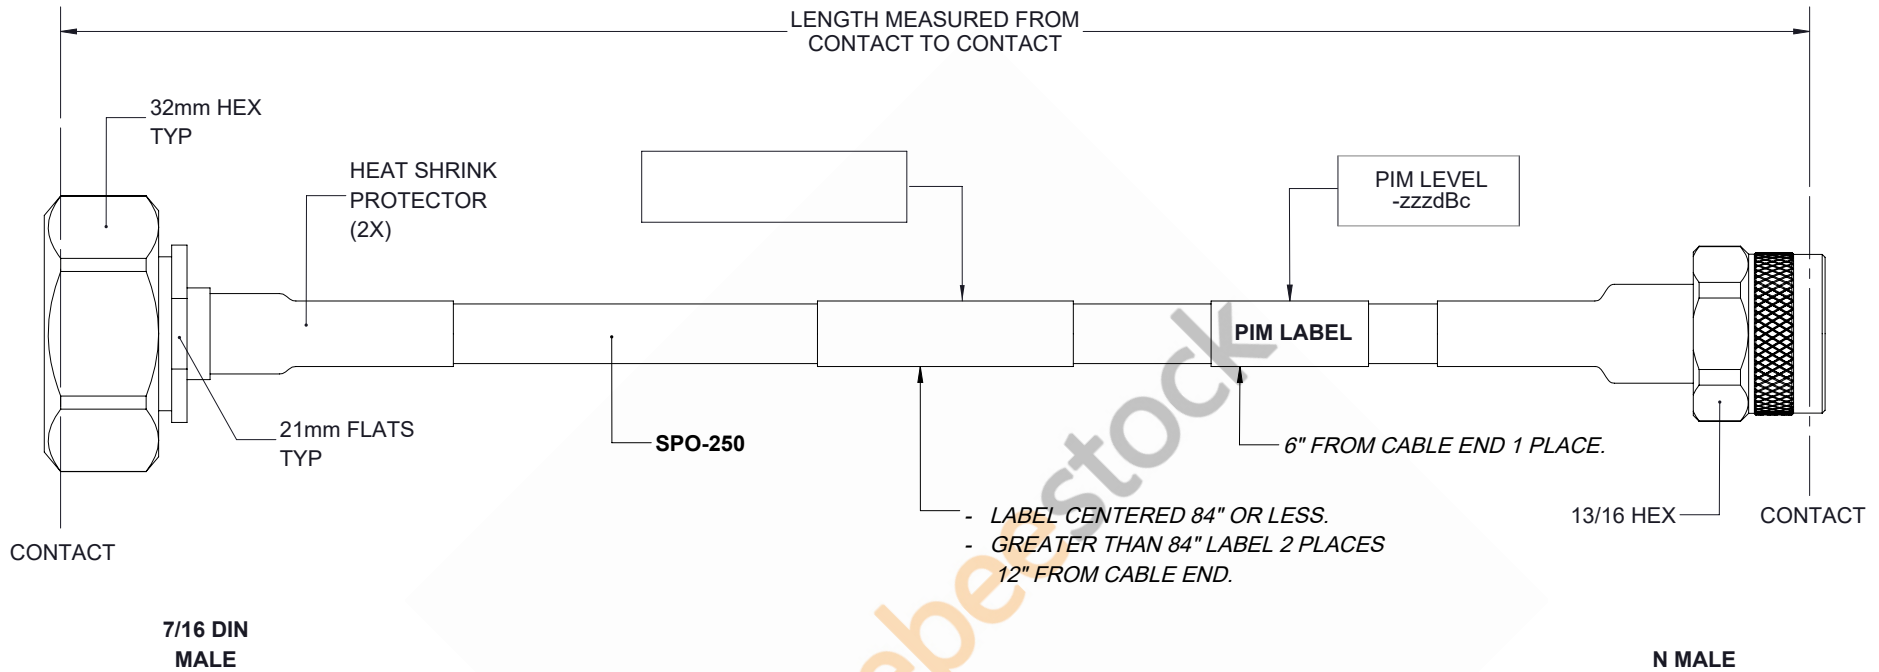

Outdoor Rated 7/16 DIN Male to N Male Low PIM Cable 200 cm Length Using SPO-250 Coax Using Times Microwave Parts

REVISIONS			
REV.	DESCRIPTION	DATE	APPROVED
A	INITIAL RELEASE	05/16/19	S.ELLIS

THESE COMMODITIES, TECHNOLOGY OR SOFTWARE WERE EXPORTED FROM THE UNITED STATES IN ACCORDANCE WITH THE EXPORT ADMINISTRATION REGULATIONS. DIVERSION CONTRARY TO U.S. LAW PROHIBITED.

UNLESS OTHERWISE SPECIFIED LEADING DIMENSIONS ARE INCHES DIMENSIONS IN [] ARE MILLIMETERS		ebeestock 8TH FLOOR, BUILDING 1, YONGFU SCIENCE AND TECHNOLOGY CENTER INDUSTRIAL PARK, NANZHA DISTRICT 5, HUMEN, 523900, DONGGUAN, GUANGDONG, CHINA WEBSITE: www.ebeestock.com EMAIL: sales@ebeestock.com		THE INFORMATION AND DESIGN IN THIS DOCUMENT IS THE PROPERTY OF EBEESTOCK CORPORATION. ALL RIGHTS RESERVED.	
TOLERANCES: .X±.2 [5.08] FRACTIONS ± 1/32 .XX±.01 [.25] ANGLES ± 1° .XXX±.005 [.13]				SHEET 1 OF 1	
ALL DIMENSIONS SHOWN ARE FOR REFERENCE ONLY.		SCALE N/A			
THIRD-ANGLE PROJECTION		SIZE A	CAGE 53919	DRAWN BY K.DANG	PART NUMBER ET16390
				REV A	