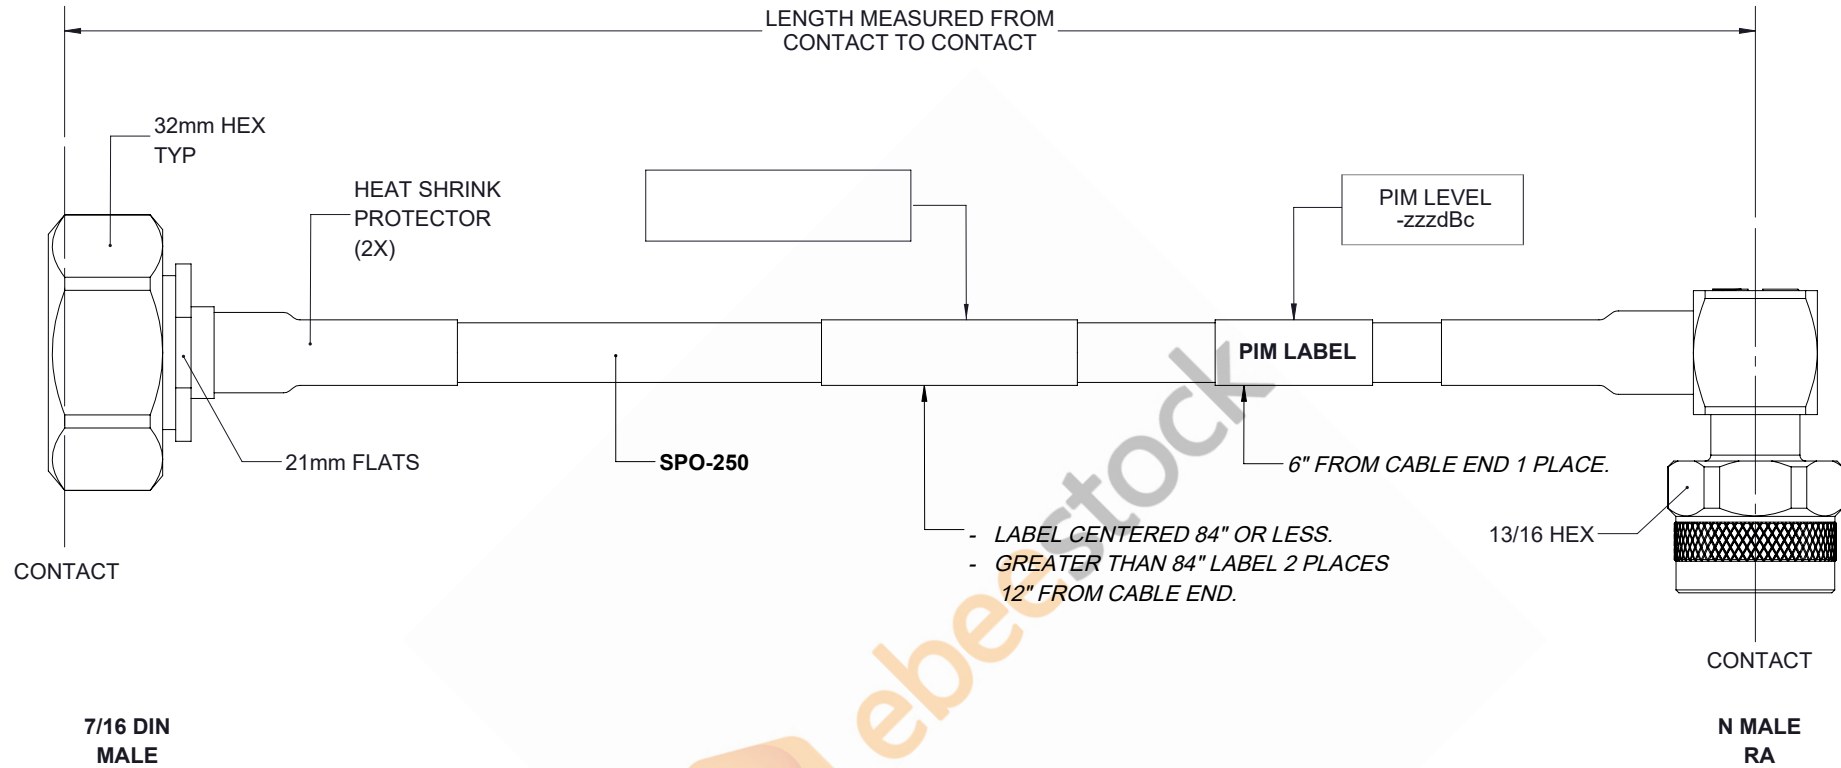

Outdoor Rated 7/16 DIN Male to N Male Right Angle Low PIM Cable 12 Inch Length Using SPO-250 Coax Using Times Microwave Parts

REVISIONS			
REV.	DESCRIPTION	DATE	APPROVED
A	INITIAL RELEASE	05/16/19	S.ELLIS

THESE COMMODITIES, TECHNOLOGY OR SOFTWARE WERE EXPORTED FROM THE UNITED STATES IN ACCORDANCE WITH THE EXPORT ADMINISTRATION REGULATIONS. DIVERSION CONTRARY TO U.S. LAW PROHIBITED.

UNLESS OTHERWISE SPECIFIED LEADING DIMENSIONS ARE INCHES DIMENSIONS IN [] ARE MILLIMETERS TOLERANCES: .X±.2 [5.08] FRACTIONS ± 1/32 .XX±.01 [.25] ANGLES ± 1° .XXX±.005 [.13]		<p>8TH FLOOR, BUILDING 1, YONGFU SCIENCE AND TECHNOLOGY CENTER INDUSTRIAL PARK, NANZHA DISTRICT 5, HUMEN, 523900, DONGGUAN, GUANGDONG, CHINA</p> <p>WEBSITE: www.ebeestock.com EMAIL: sales@ebeestock.com</p>	THE INFORMATION AND DESIGN IN THIS DOCUMENT IS THE PROPERTY OF EBEESTOCK CORPORATION. ALL RIGHTS RESERVED.
ALL DIMENSIONS SHOWN ARE FOR REFERENCE ONLY. THIRD-ANGLE PROJECTION			SHEET 1 OF 1 SCALE N/A
SIZE A	CAGE 53919	DRAWN BY K.DANG	PART NUMBER ET16391 REV A