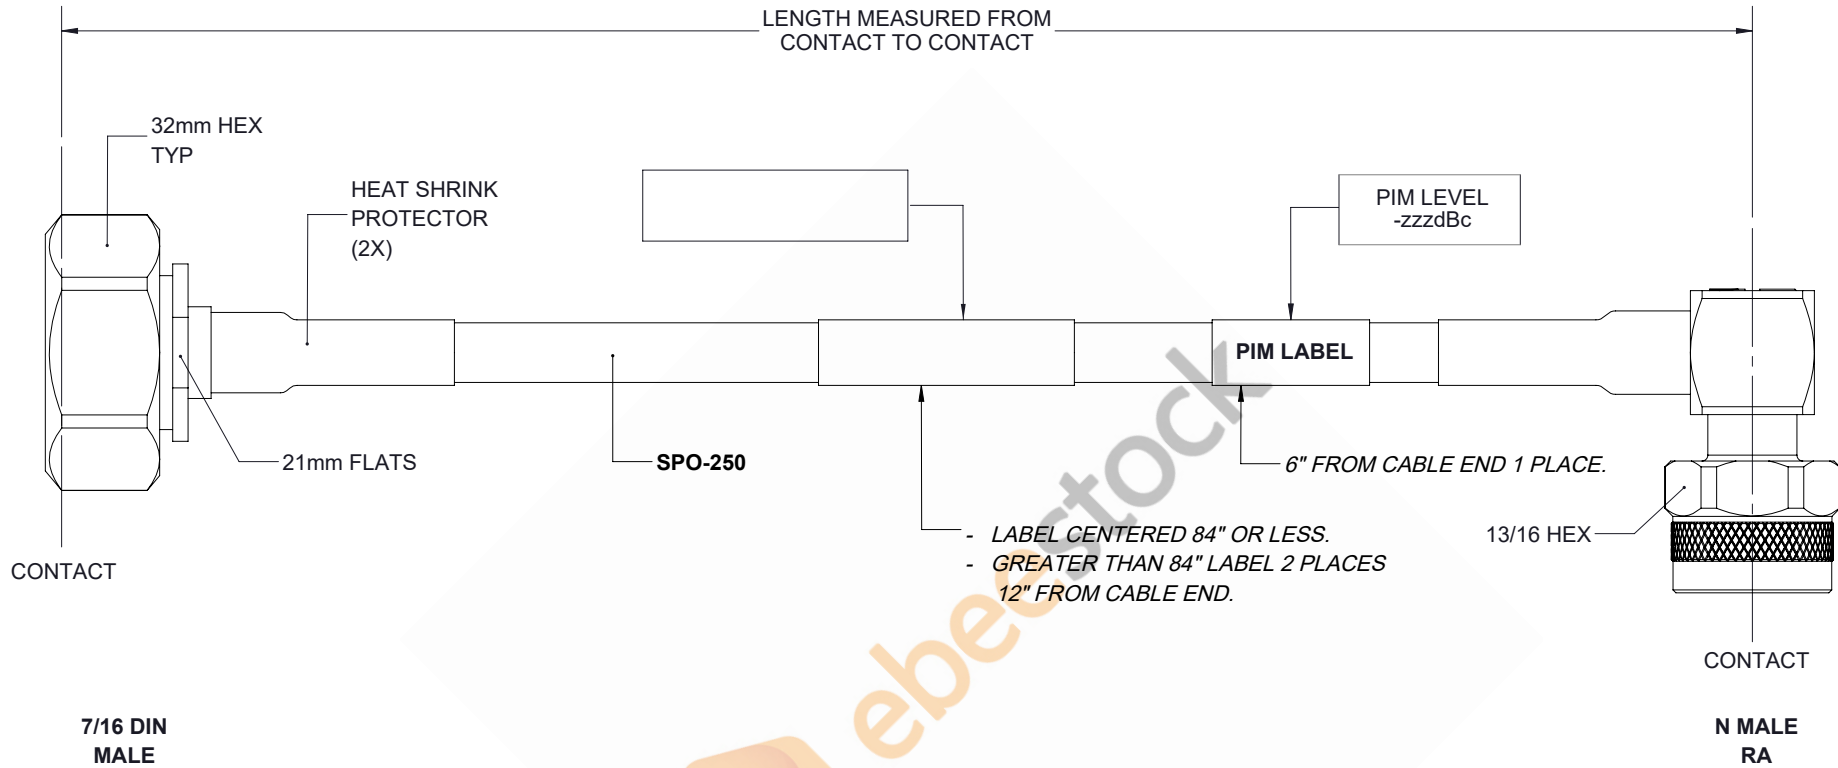

# Outdoor Rated 7/16 DIN Male to N Male Right Angle Low PIM Cable 24 Inch Length Using SPO-250 Coax Using Times Microwave Parts

REVISIONS			
REV.	DESCRIPTION	DATE	APPROVED
A	INITIAL RELEASE	05/16/19	S.ELLIS

THESE COMMODITIES, TECHNOLOGY OR SOFTWARE WERE EXPORTED FROM THE UNITED STATES IN ACCORDANCE WITH THE EXPORT ADMINISTRATION REGULATIONS. DIVERSION CONTRARY TO U.S. LAW PROHIBITED.

UNLESS OTHERWISE SPECIFIED LEADING DIMENSIONS ARE INCHES DIMENSIONS IN [ ] ARE MILLIMETERS		 8TH FLOOR, BUILDING 1, YONGFU SCIENCE AND TECHNOLOGY CENTER INDUSTRIAL PARK, NANZHA DISTRICT 5, HUMEN, 523900, DONGGUAN, GUANGDONG, CHINA WEBSITE: <a href="http://www.ebeestock.com">www.ebeestock.com</a> EMAIL: <a href="mailto:sales@ebeestock.com">sales@ebeestock.com</a>		THE INFORMATION AND DESIGN IN THIS DOCUMENT IS THE PROPERTY OF EBEESTOCK CORPORATION. ALL RIGHTS RESERVED.	
TOLERANCES: .X±.2 [5.08]      FRACTIONS ± 1/32 .XX±.01 [.25]      ANGLES ± 1° .XXX±.005 [.13]				SHEET 1 OF 1	
ALL DIMENSIONS SHOWN ARE FOR REFERENCE ONLY.		SCALE N/A			
THIRD-ANGLE PROJECTION		SIZE A	CAGE 53919	DRAWN BY K.DANG	PART NUMBER ET16392
				REV A	