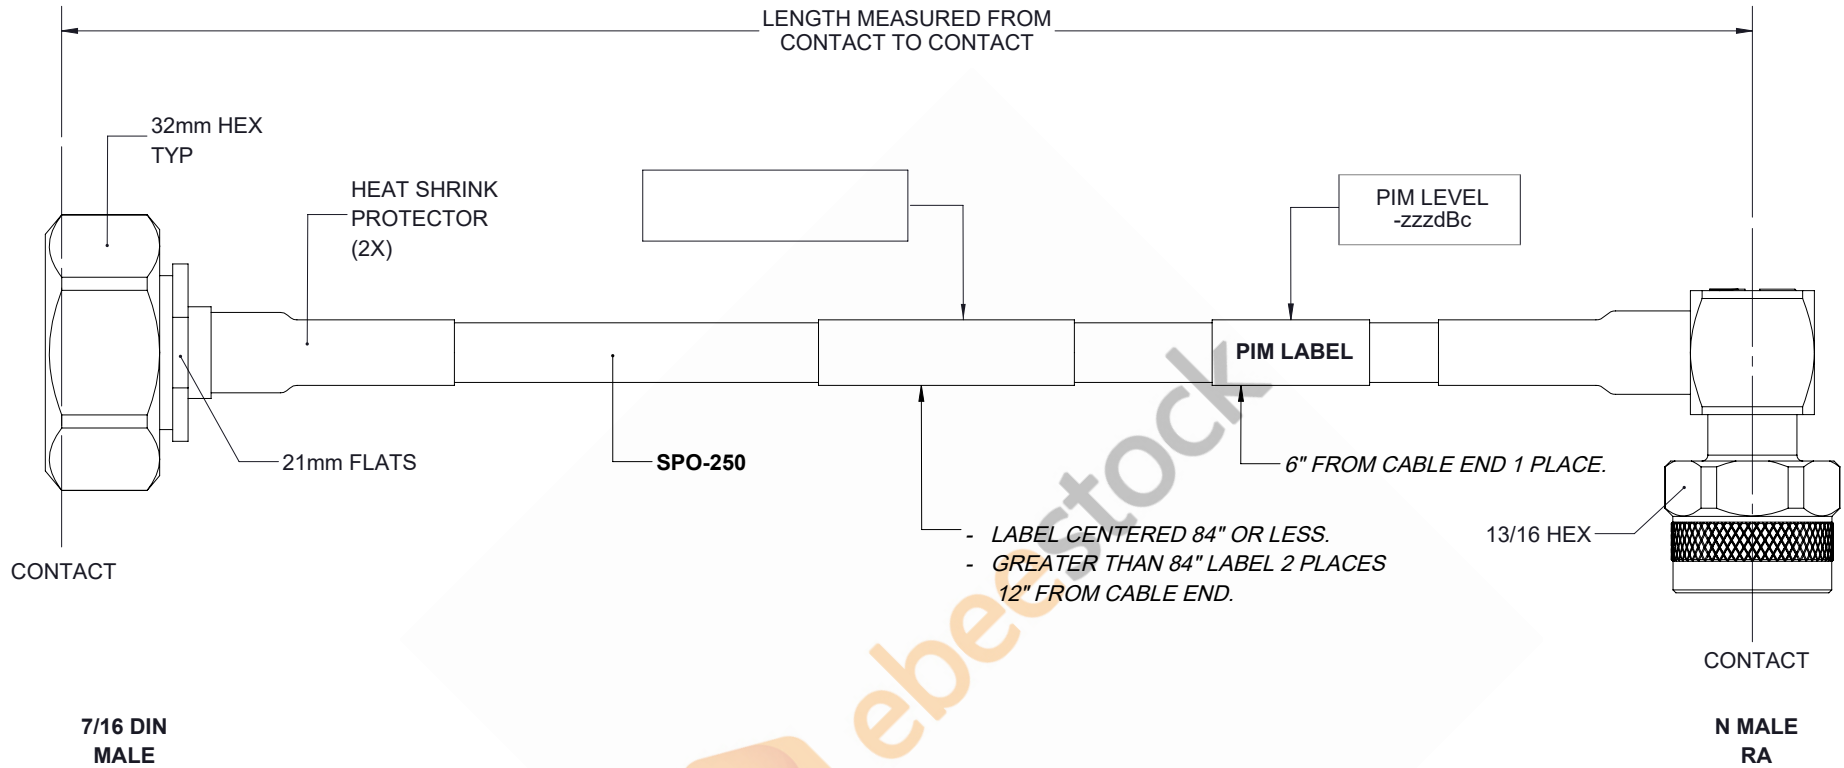

Outdoor Rated 7/16 DIN Male to N Male Right Angle Low PIM Cable 36 Inch Length Using SPO-250 Coax Using Times Microwave Parts

REVISIONS			
REV.	DESCRIPTION	DATE	APPROVED
A	INITIAL RELEASE	05/16/19	S.ELLIS

THESE COMMODITIES, TECHNOLOGY OR SOFTWARE WERE EXPORTED FROM THE UNITED STATES IN ACCORDANCE WITH THE EXPORT ADMINISTRATION REGULATIONS. DIVERSION CONTRARY TO U.S. LAW PROHIBITED.

UNLESS OTHERWISE SPECIFIED LEADING DIMENSIONS ARE INCHES DIMENSIONS IN [] ARE MILLIMETERS TOLERANCES: .X±.2 [5.08] FRACTIONS ± 1/32 .XX±.01 [.25] ANGLES ± 1° .XXX±.005 [.13]		<p>8TH FLOOR, BUILDING 1, YONGFU SCIENCE AND TECHNOLOGY CENTER INDUSTRIAL PARK, NANZHA DISTRICT 5, HUMEN, 523900, DONGGUAN, GUANGDONG, CHINA</p> <p>WEBSITE: www.ebeestock.com EMAIL: sales@ebeestock.com</p>	THE INFORMATION AND DESIGN IN THIS DOCUMENT IS THE PROPERTY OF EBEESTOCK CORPORATION. ALL RIGHTS RESERVED.
ALL DIMENSIONS SHOWN ARE FOR REFERENCE ONLY. THIRD-ANGLE PROJECTION			SHEET 1 OF 1 SCALE N/A
SIZE A	CAGE 53919	DRAWN BY K.DANG	PART NUMBER ET16393 REV A