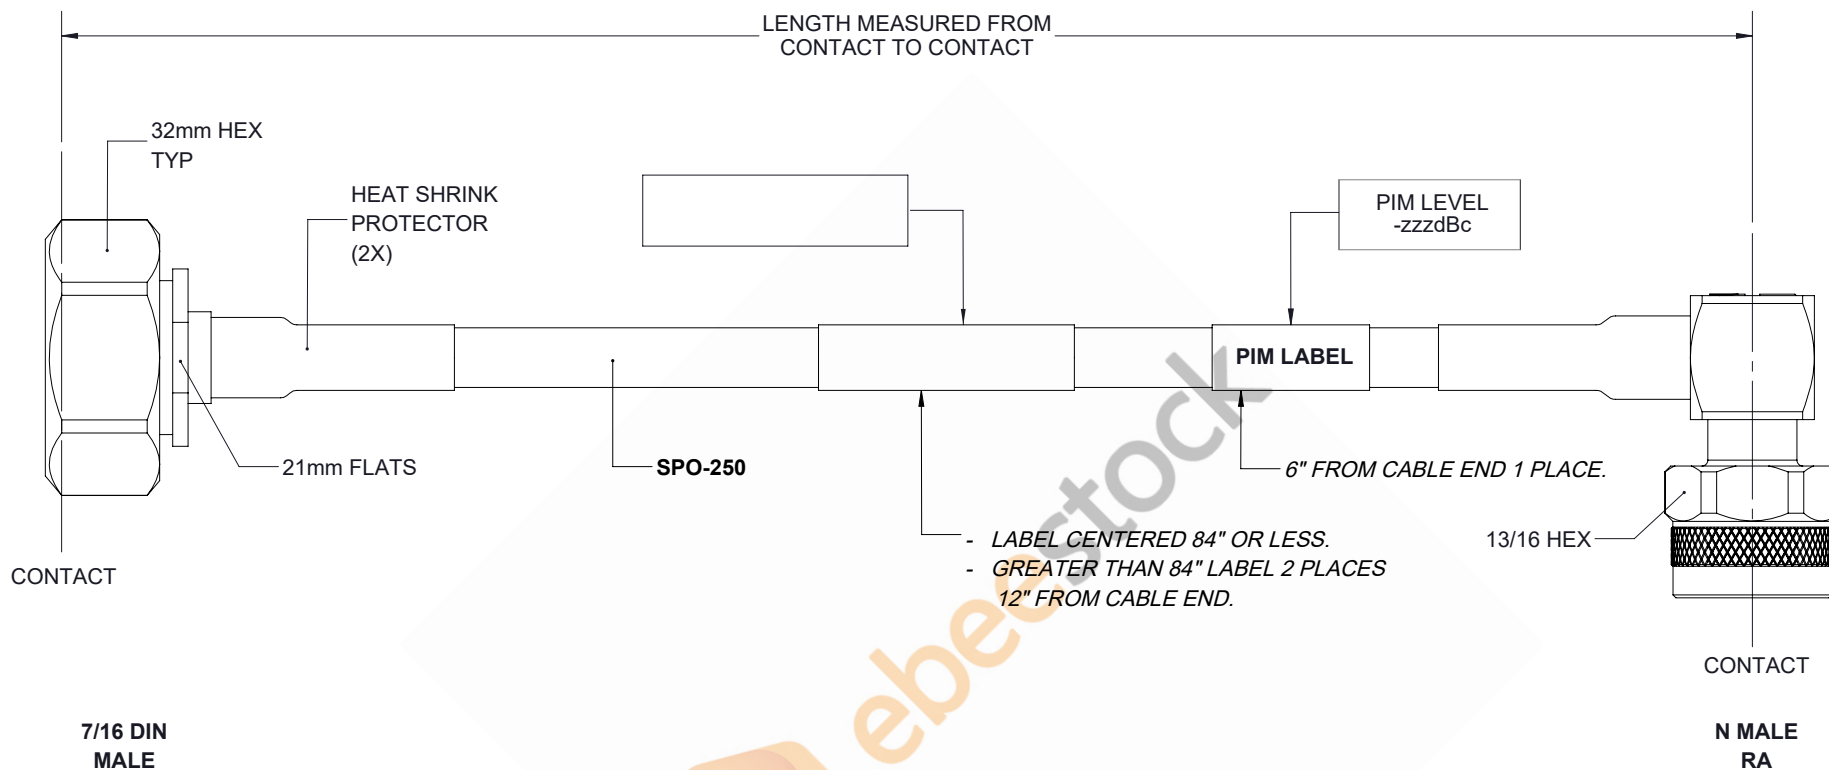

Outdoor Rated 7/16 DIN Male to N Male Right Angle Low PIM Cable 48 Inch Length Using SPO-250 Coax Using Times Microwave Parts

REVISIONS			
REV.	DESCRIPTION	DATE	APPROVED
A	INITIAL RELEASE	05/16/19	S.ELLIS

THESE COMMODITIES, TECHNOLOGY OR SOFTWARE WERE EXPORTED FROM THE UNITED STATES IN ACCORDANCE WITH THE EXPORT ADMINISTRATION REGULATIONS. DIVERSION CONTRARY TO U.S. LAW PROHIBITED.

UNLESS OTHERWISE SPECIFIED LEADING DIMENSIONS ARE INCHES DIMENSIONS IN [] ARE MILLIMETERS TOLERANCES: .X±.2 [5.08] FRACTIONS ± 1/32 .XX±.01 [.25] ANGLES ± 1° .XXX±.005 [.13]		<p>8TH FLOOR, BUILDING 1, YONGFU SCIENCE AND TECHNOLOGY CENTER INDUSTRIAL PARK, NANZHA DISTRICT 5,HUMEN,523900,DONGGUAN, GUANGDONG, CHINA</p> WEBSITE: www.ebeestock.com EMAIL: sales@ebeestock.com	THE INFORMATION AND DESIGN IN THIS DOCUMENT IS THE PROPERTY OF EBEESTOCK CORPORATION. ALL RIGHTS RESERVED.
ALL DIMENSIONS SHOWN ARE FOR REFERENCE ONLY. THIRD-ANGLE PROJECTION			SHEET 1 OF 1 SCALE N/A
SIZE A CAGE 53919 DRAWN BY K.DANG PART NUMBER ET16394 REV A			