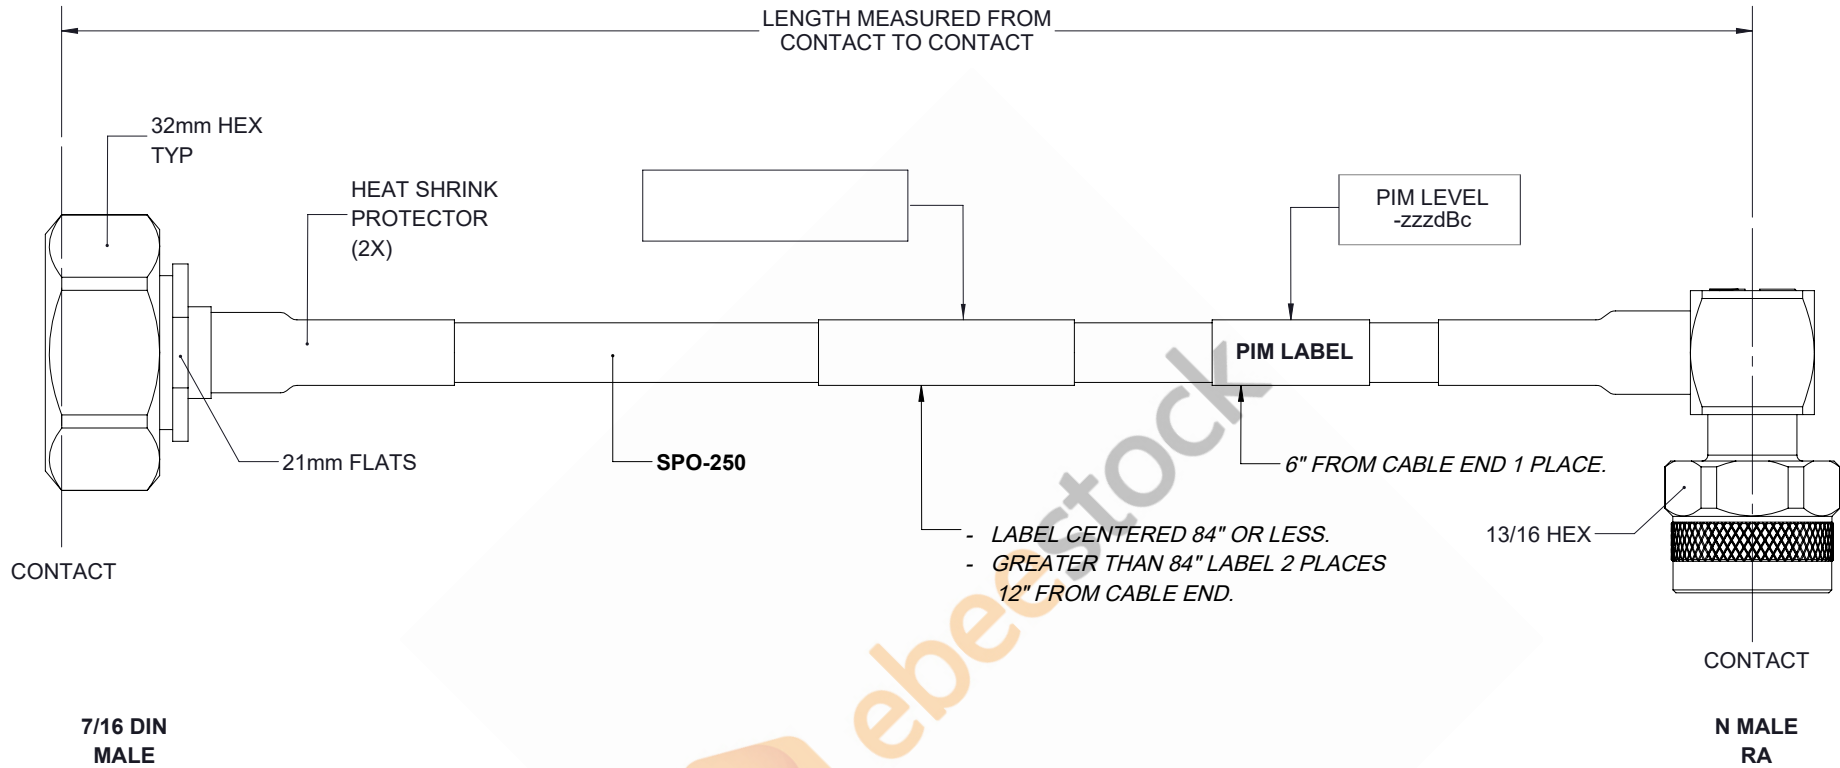

Outdoor Rated 7/16 DIN Male to N Male Right Angle Low PIM Cable 50 cm Length Using SPO-250 Coax Using Times Microwave Parts

REVISIONS			
REV.	DESCRIPTION	DATE	APPROVED
A	INITIAL RELEASE	05/16/19	S.ELLIS

THESE COMMODITIES, TECHNOLOGY OR SOFTWARE WERE EXPORTED FROM THE UNITED STATES IN ACCORDANCE WITH THE EXPORT ADMINISTRATION REGULATIONS. DIVERSION CONTRARY TO U.S. LAW PROHIBITED.

UNLESS OTHERWISE SPECIFIED LEADING DIMENSIONS ARE INCHES DIMENSIONS IN [] ARE MILLIMETERS		 8TH FLOOR, BUILDING 1, YONGFU SCIENCE AND TECHNOLOGY CENTER INDUSTRIAL PARK, NANZHA DISTRICT 5, HUMEN, 523900, DONGGUAN, GUANGDONG, CHINA WEBSITE: www.ebeestock.com EMAIL: sales@ebeestock.com		THE INFORMATION AND DESIGN IN THIS DOCUMENT IS THE PROPERTY OF EBEESTOCK CORPORATION. ALL RIGHTS RESERVED.	
TOLERANCES: .X=± 2 [5.08] FRACTIONS ± 1/32 .XX=± 01 [.25] ANGLES ± 1° .XXX=± .005 [.13]				SHEET 1 OF 1	
ALL DIMENSIONS SHOWN ARE FOR REFERENCE ONLY.		SCALE N/A			
THIRD-ANGLE PROJECTION		SIZE A	CAGE 53919	DRAWN BY K.DANG	PART NUMBER ET16396
				REV A	