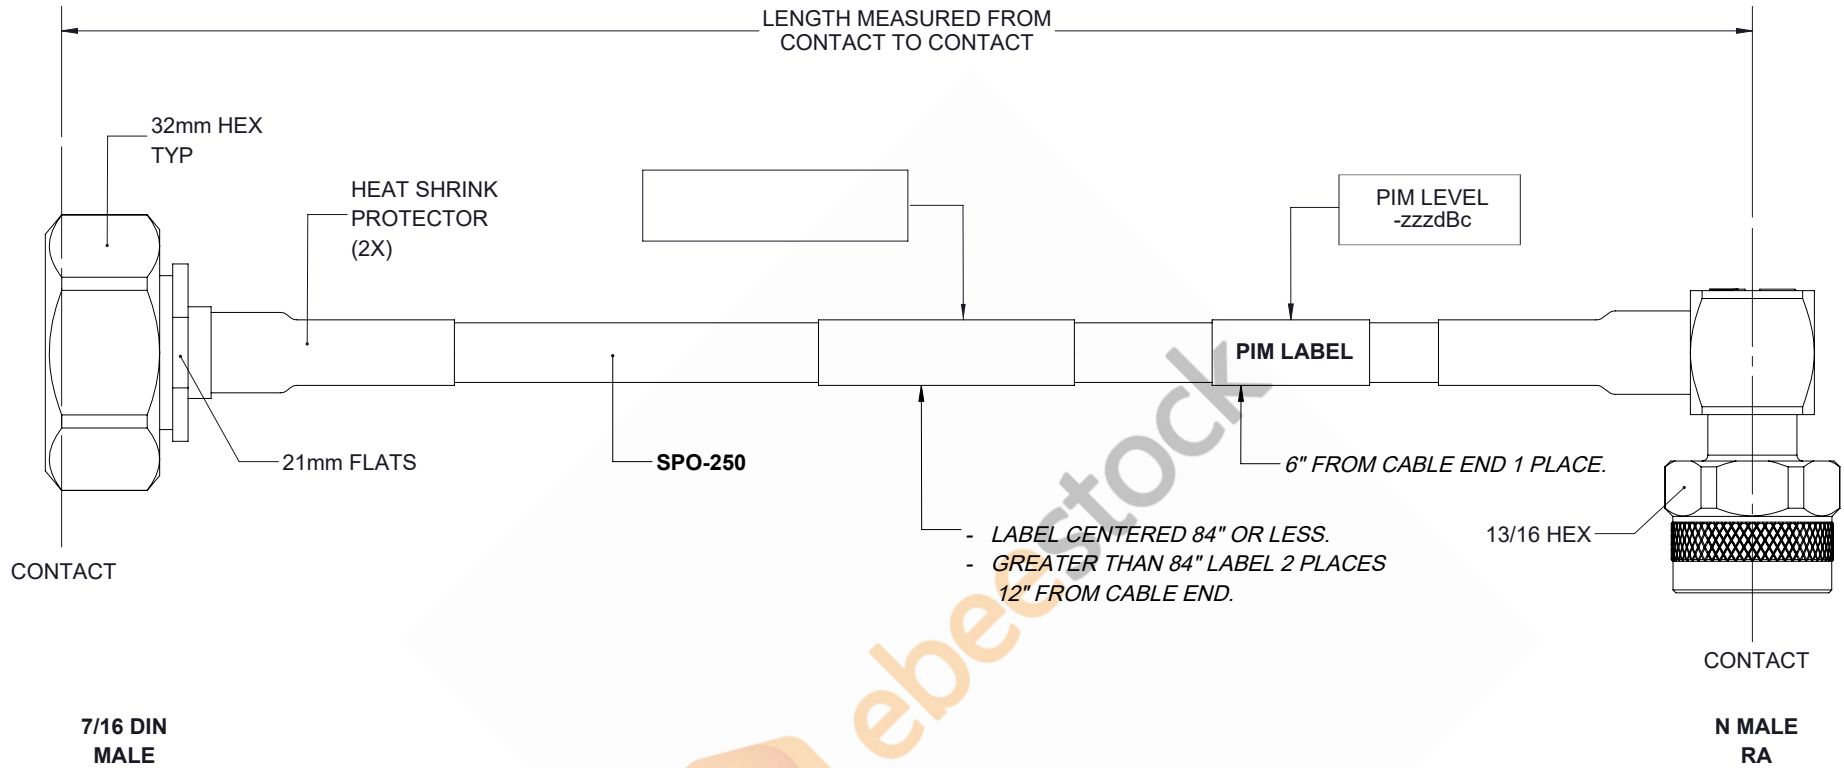

Outdoor Rated 7/16 DIN Male to N Male Right Angle Low PIM Cable 100 cm Length Using SPO-250 Coax Using Times Microwave Parts

REVISIONS			
REV.	DESCRIPTION	DATE	APPROVED
A	INITIAL RELEASE	05/16/19	S.ELLIS

THESE COMMODITIES, TECHNOLOGY OR SOFTWARE WERE EXPORTED FROM THE UNITED STATES IN ACCORDANCE WITH THE EXPORT ADMINISTRATION REGULATIONS. DIVERSION CONTRARY TO U.S. LAW PROHIBITED.

UNLESS OTHERWISE SPECIFIED LEADING DIMENSIONS ARE INCHES DIMENSIONS IN [] ARE MILLIMETERS		 8TH FLOOR, BUILDING 1, YONGFU SCIENCE AND TECHNOLOGY CENTER INDUSTRIAL PARK, NANZHA DISTRICT 5,HUMEN,523900,DONGGUAN, GUANGDONG, CHINA WEBSITE: www.ebeestock.com EMAIL: sales@ebeestock.com		THE INFORMATION AND DESIGN IN THIS DOCUMENT IS THE PROPERTY OF EBEESTOCK CORPORATION. ALL RIGHTS RESERVED.	
TOLERANCES: .X=± 2 [5.08] FRACTIONS ± 1/32 .XX=± 01 [.25] ANGLES ± 1° .XXX=± .005 [.13]				SHEET 1 OF 1	
ALL DIMENSIONS SHOWN ARE FOR REFERENCE ONLY.		SCALE N/A			
THIRD-ANGLE PROJECTION		SIZE A	CAGE 53919	DRAWN BY K.DANG	PART NUMBER ET16397
				REV A	