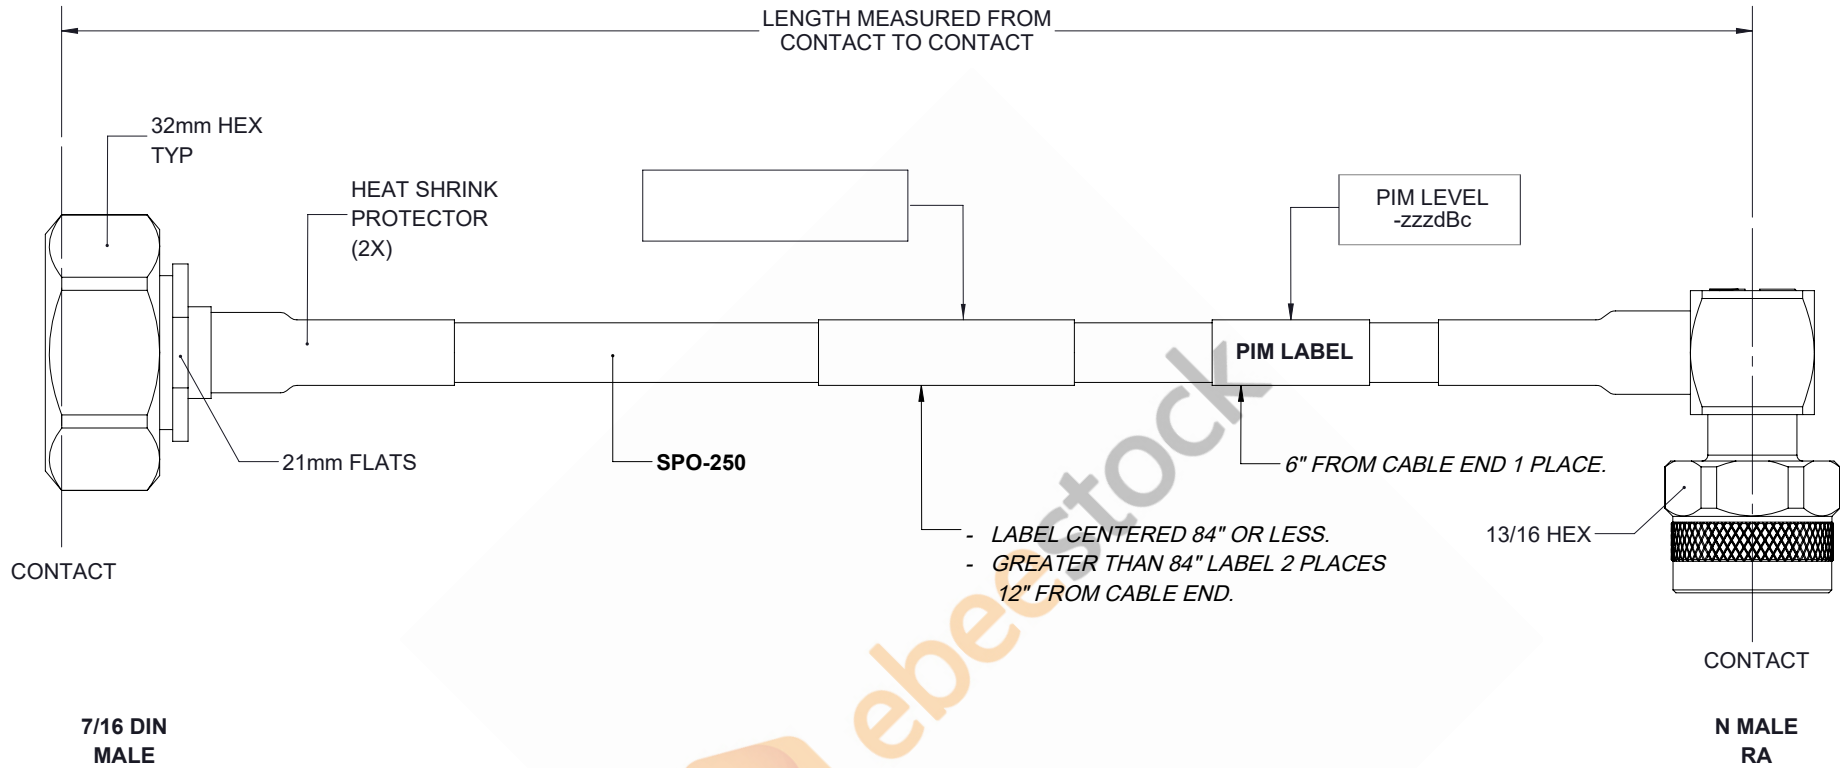

Outdoor Rated 7/16 DIN Male to N Male Right Angle Low PIM Cable 150 cm Length Using SPO-250 Coax Using Times Microwave Parts

REVISIONS			
REV.	DESCRIPTION	DATE	APPROVED
A	INITIAL RELEASE	05/16/19	S.ELLIS

THESE COMMODITIES, TECHNOLOGY OR SOFTWARE WERE EXPORTED FROM THE UNITED STATES IN ACCORDANCE WITH THE EXPORT ADMINISTRATION REGULATIONS. DIVERSION CONTRARY TO U.S. LAW PROHIBITED.

UNLESS OTHERWISE SPECIFIED LEADING DIMENSIONS ARE INCHES DIMENSIONS IN [] ARE MILLIMETERS TOLERANCES: .X±.2 [5.08] FRACTIONS ± 1/32 .XX±.01 [.25] ANGLES ± 1° .XXX±.005 [.13]				THE INFORMATION AND DESIGN IN THIS DOCUMENT IS THE PROPERTY OF EBEESTOCK CORPORATION. ALL RIGHTS RESERVED.	
ALL DIMENSIONS SHOWN ARE FOR REFERENCE ONLY. THIRD-ANGLE PROJECTION		8TH FLOOR, BUILDING 1, YONGFU SCIENCE AND TECHNOLOGY CENTER INDUSTRIAL PARK, NANZHA DISTRICT 5,HUMEN,523900,DONGGUAN, GUANGDONG, CHINA WEBSITE: www.ebeestock.com EMAIL: sales@ebeestock.com		SHEET 1 OF 1 SCALE N/A	
SIZE	CAGE	DRAWN BY	PART NUMBER	REV	
A	53919	K.DANG	ET16398	A	