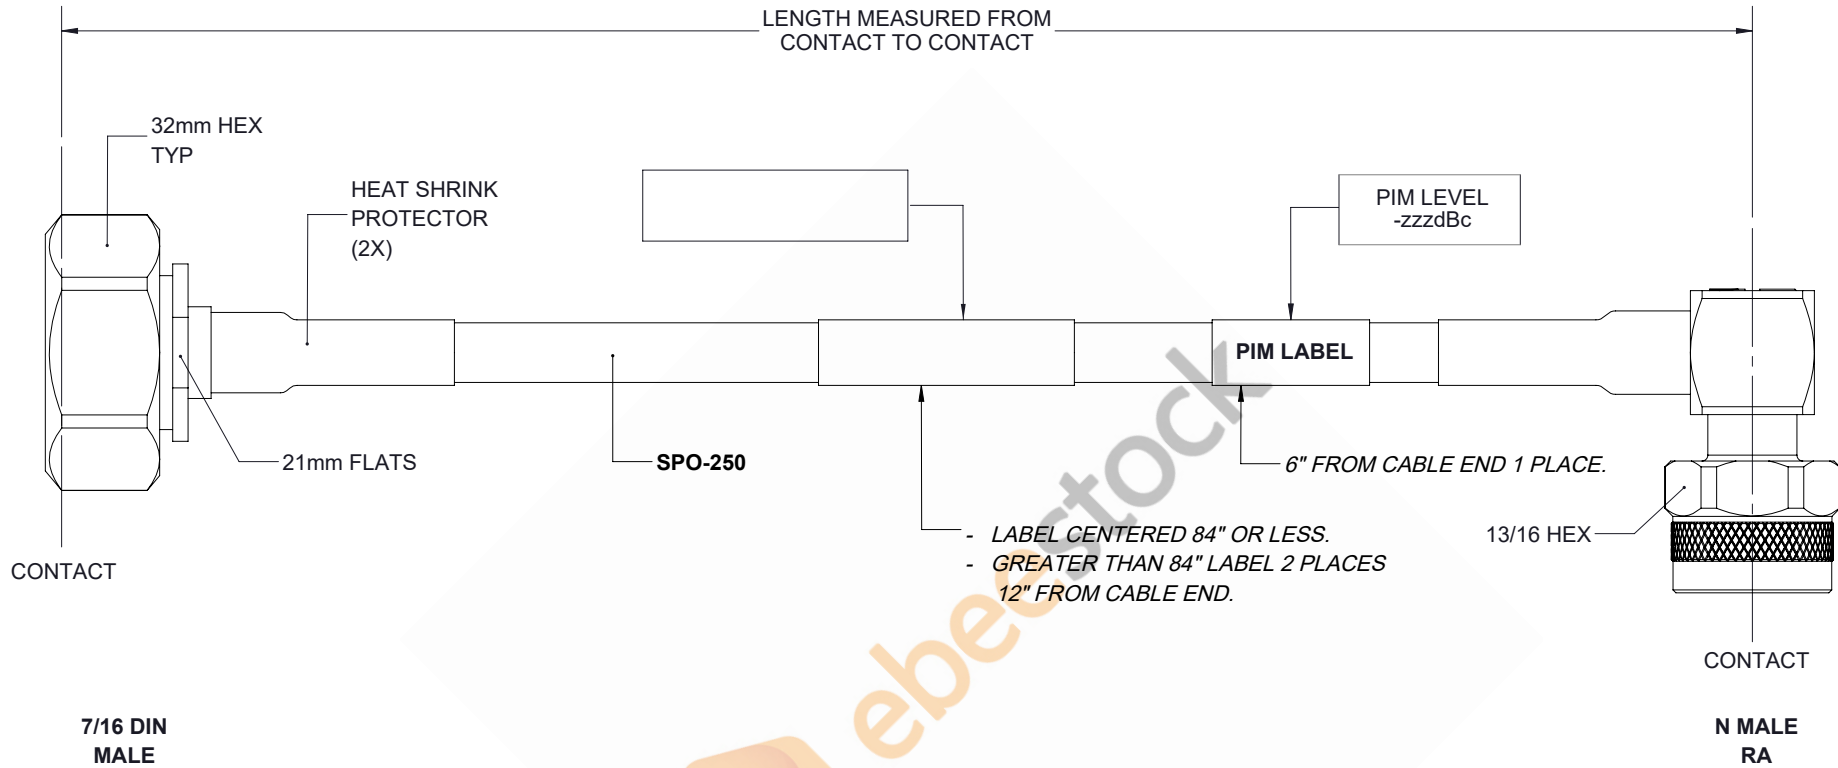

Outdoor Rated 7/16 DIN Male to N Male Right Angle Low PIM Cable 200 cm Length Using SPO-250 Coax Using Times Microwave Parts

REVISIONS			
REV.	DESCRIPTION	DATE	APPROVED
A	INITIAL RELEASE	05/16/19	S.ELLIS

THESE COMMODITIES, TECHNOLOGY OR SOFTWARE WERE EXPORTED FROM THE UNITED STATES IN ACCORDANCE WITH THE EXPORT ADMINISTRATION REGULATIONS. DIVERSION CONTRARY TO U.S. LAW PROHIBITED.

UNLESS OTHERWISE SPECIFIED LEADING DIMENSIONS ARE INCHES DIMENSIONS IN [] ARE MILLIMETERS TOLERANCES: .X±.2 [5.08] FRACTIONS ± 1/32 .XX±.01 [.25] ANGLES ± 1° .XXX±.005 [.13]		<p>8TH FLOOR, BUILDING 1, YONGFU SCIENCE AND TECHNOLOGY CENTER INDUSTRIAL PARK, NANZHA DISTRICT 5,HUMEN,523900,DONGGUAN, GUANGDONG, CHINA</p> <p>WEBSITE: www.ebeestock.com EMAIL: sales@ebeestock.com</p>	THE INFORMATION AND DESIGN IN THIS DOCUMENT IS THE PROPERTY OF EBEESTOCK CORPORATION. ALL RIGHTS RESERVED.
ALL DIMENSIONS SHOWN ARE FOR REFERENCE ONLY. THIRD-ANGLE PROJECTION			SHEET 1 OF 1 SCALE N/A
SIZE A	CAGE 53919	DRAWN BY K.DANG	PART NUMBER ET16399 REV A