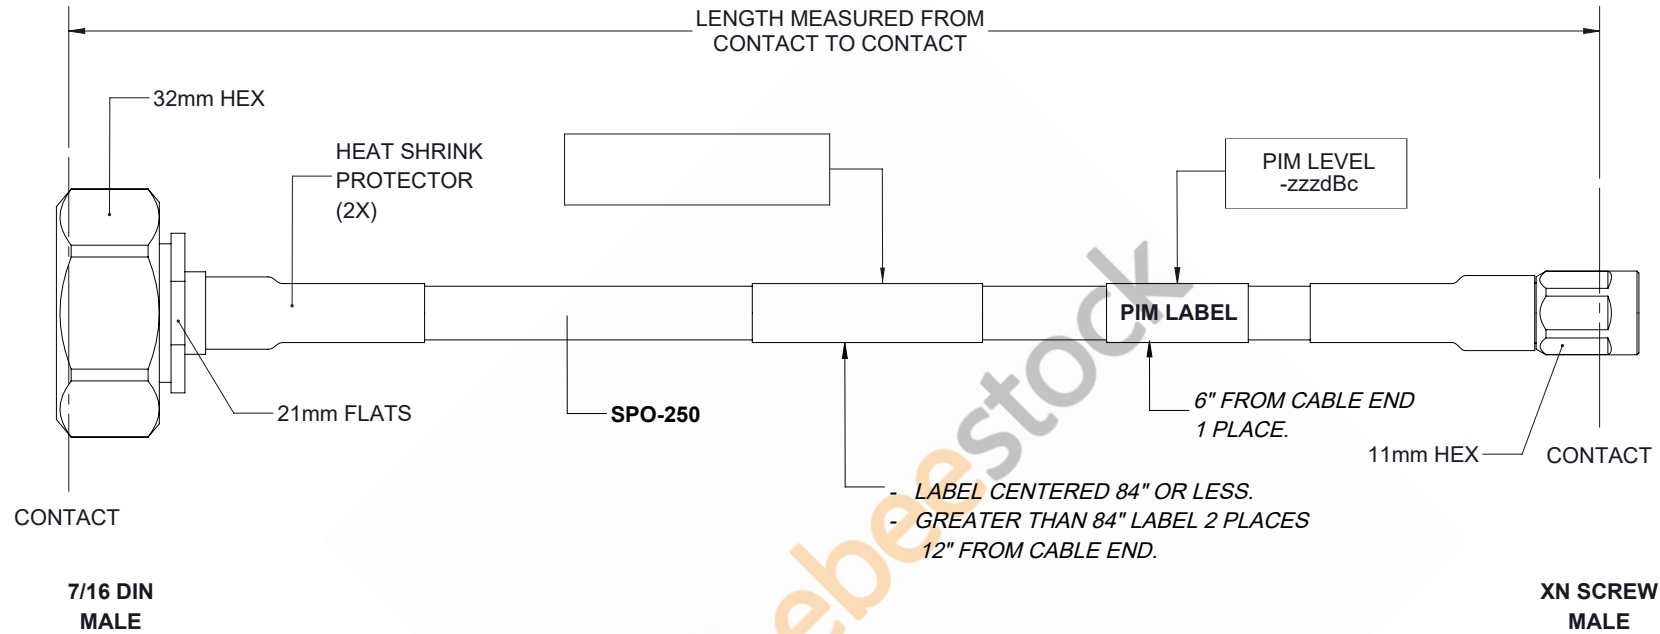

# Outdoor Rated 7/16 DIN Male to NEX10 Male Low PIM Cable 12 Inch Length Using SPO-250 Coax Using Times Microwave Parts

REVISIONS			
REV.	DESCRIPTION	DATE	APPROVED
A	INITIAL RELEASE	05/17/19	S.ELLIS

THESE COMMODITIES, TECHNOLOGY OR SOFTWARE WERE EXPORTED FROM THE UNITED STATES IN ACCORDANCE WITH THE EXPORT ADMINISTRATION REGULATIONS. DIVERSION CONTRARY TO U.S. LAW PROHIBITED.

UNLESS OTHERWISE SPECIFIED  
LEADING DIMENSIONS ARE INCHES  
DIMENSIONS IN [ ] ARE MILLIMETERS

TOLERANCES:	
.X=± 2 [ 5.08 ]	FRACTIONS ± 1/32
.XX=± 01 [ .25 ]	ANGLES ± 1°
.XXX=± .005 [ .13 ]	

ALL DIMENSIONS SHOWN  
ARE FOR REFERENCE ONLY.

THE INFORMATION AND  
DESIGN IN THIS DOCUMENT IS  
THE PROPERTY OF  
EBEESTOCK CORPORATION.  
ALL RIGHTS RESERVED.

SHEET 1 OF 1

SCALE N/A

SIZE	CAGE	DRAWN BY	PART NUMBER	REV
A	53919	K.DANG	ET16400	A