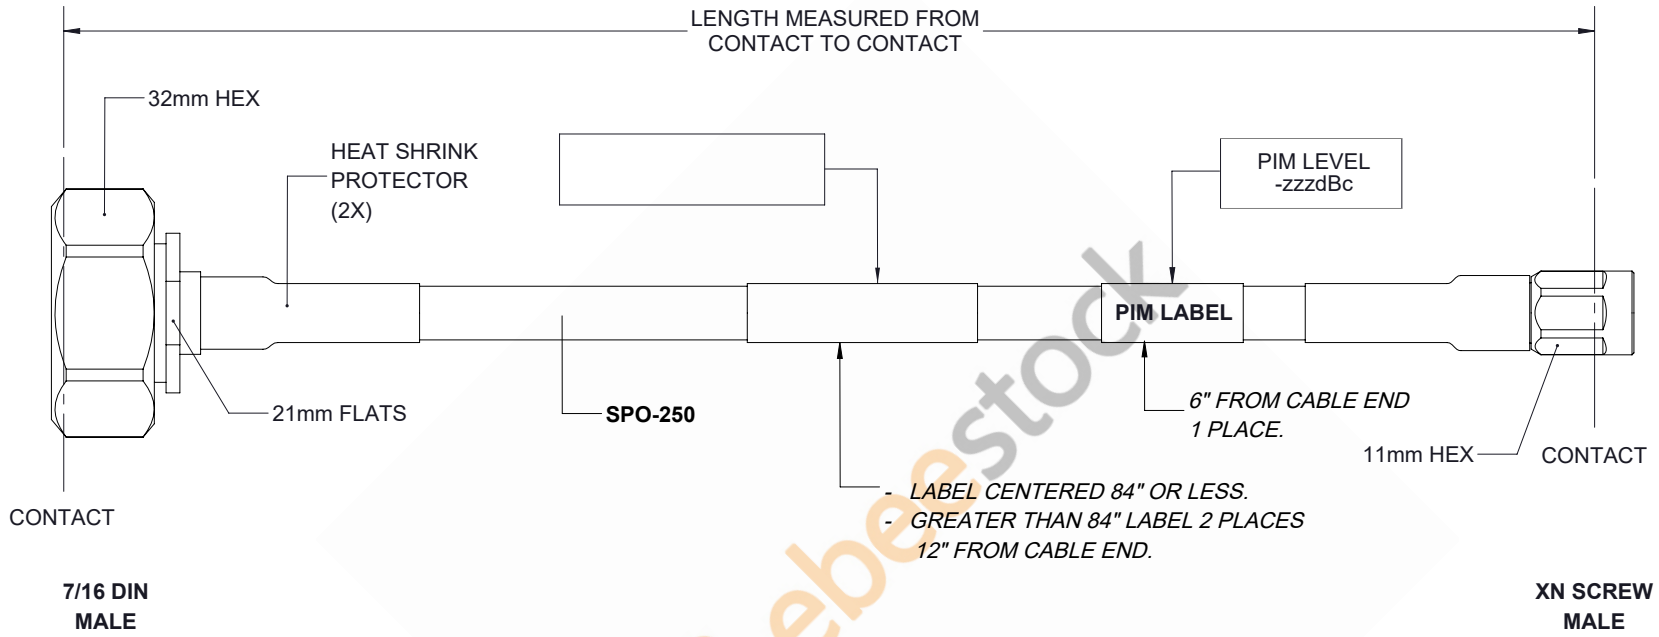

Outdoor Rated 7/16 DIN Male to NEX10 Male Low PIM Cable 24 Inch Length Using SPO-250 Coax Using Times Microwave Parts

REVISIONS			
REV.	DESCRIPTION	DATE	APPROVED
A	INITIAL RELEASE	05/17/19	S.ELLIS

THESE COMMODITIES, TECHNOLOGY OR SOFTWARE WERE EXPORTED FROM THE UNITED STATES IN ACCORDANCE WITH THE EXPORT ADMINISTRATION REGULATIONS. DIVERSION CONTRARY TO U.S. LAW PROHIBITED.

UNLESS OTHERWISE SPECIFIED LEADING DIMENSIONS ARE INCHES DIMENSIONS IN [] ARE MILLIMETERS

TOLERANCES:

.X±.2 [5.08]	FRACTIONS
.XX±.01 [.25]	± 1/32
.XXX±.005 [.13]	ANGLES ± 1°

ALL DIMENSIONS SHOWN ARE FOR REFERENCE ONLY.

SIZE	CAGE	DRAWN BY	PART NUMBER
A	53919	K.DANG	ET16401

THE INFORMATION AND DESIGN IN THIS DOCUMENT IS THE PROPERTY OF EBEESTOCK CORPORATION. ALL RIGHTS RESERVED.

SHEET	1	OF	1
SCALE	N/A		