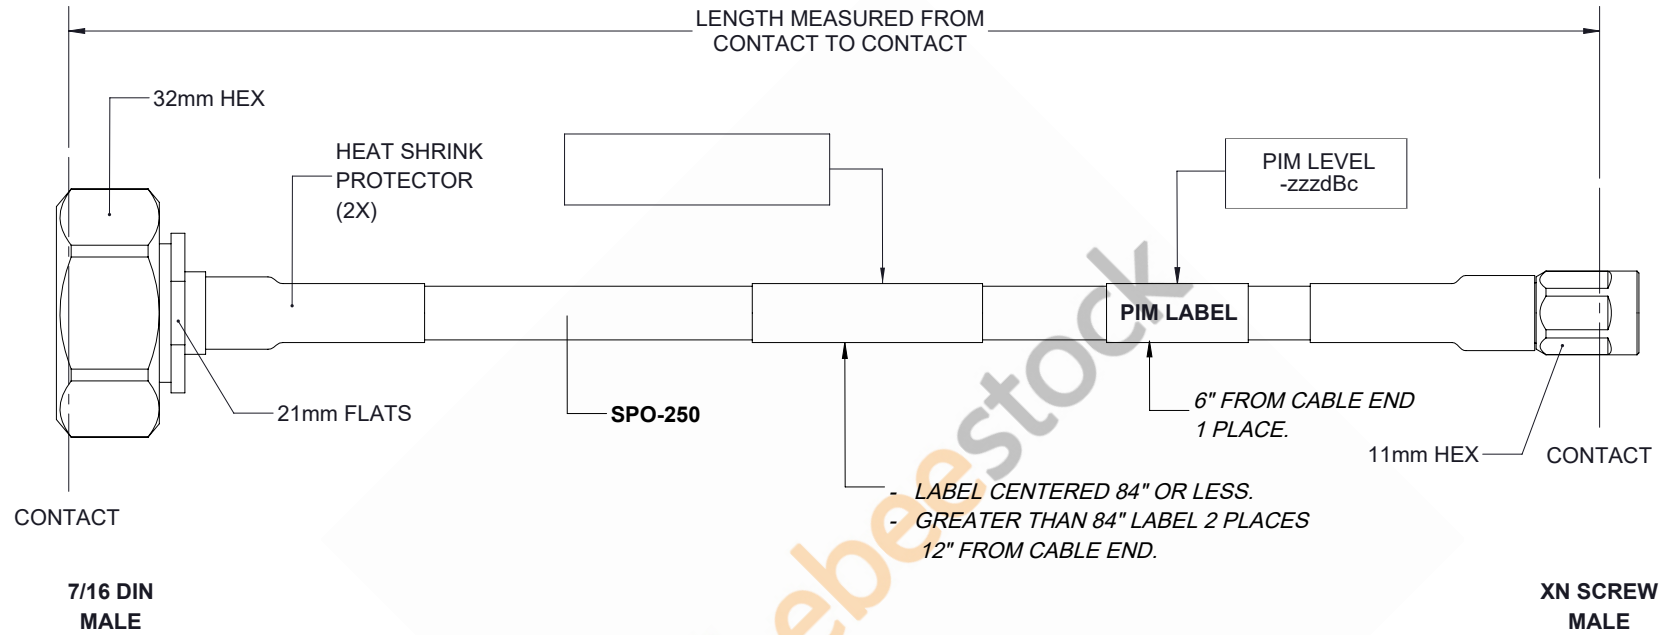

Outdoor Rated 7/16 DIN Male to NEX10 Male Low PIM Cable 36 Inch Length Using SPO-250 Coax Using Times Microwave Parts

REVISIONS			
REV.	DESCRIPTION	DATE	APPROVED
A	INITIAL RELEASE	05/17/19	S.ELLIS

UNLESS OTHERWISE SPECIFIED
LEADING DIMENSIONS ARE INCHES
DIMENSIONS IN [] ARE MILLIMETERS

TOLERANCES:	
.X \pm 2 [5.08]	FRACTIONS \pm 1/32
.XX \pm .01 [.25]	ANGLES \pm 1°
.XXX \pm .005 [.13]	

ALL DIMENSIONS SHOWN
ARE FOR REFERENCE ONLY.

THIRD-ANGLE PROJECTION

8TH FLOOR, BUILDING 1,
YONGFU SCIENCE AND TECHNOLOGY
CENTER INDUSTRIAL PARK, NANZHA DISTRICT
5, HUMEN, 523900, DONGGUAN, GUANGDONG, CHINA