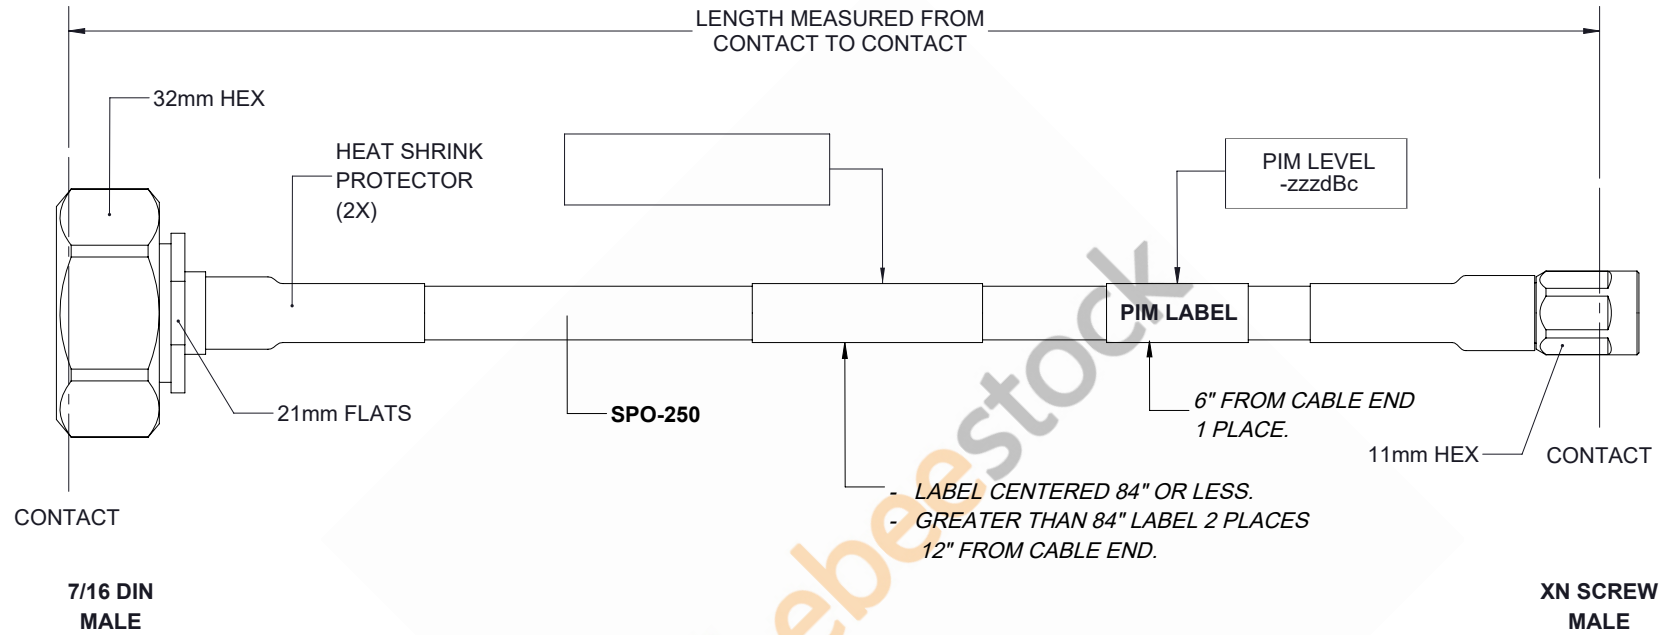

Outdoor Rated 7/16 DIN Male to NEX10 Male Low PIM Cable 48 Inch Length Using SPO-250 Coax Using Times Microwave Parts

REVISIONS			
REV.	DESCRIPTION	DATE	APPROVED
A	INITIAL RELEASE	05/17/19	S.ELLIS

UNLESS OTHERWISE SPECIFIED
LEADING DIMENSIONS ARE INCHES
DIMENSIONS IN [] ARE MILLIMETERS

TOLERANCES:	
.X \pm 2 [5.08]	FRACTIONS \pm 1/32
.XX \pm .01 [.25]	ANGLES \pm 1°
.XXX \pm .005 [.13]	

ALL DIMENSIONS SHOWN
ARE FOR REFERENCE ONLY.

THIRD-ANGLE PROJECTION

8TH FLOOR, BUILDING 1,
YONGFU SCIENCE AND TECHNOLOGY
CENTER INDUSTRIAL PARK, NANZHA DISTRICT
5, HUMEN, 523900, DONGGUAN, GUANGDONG, CHINA