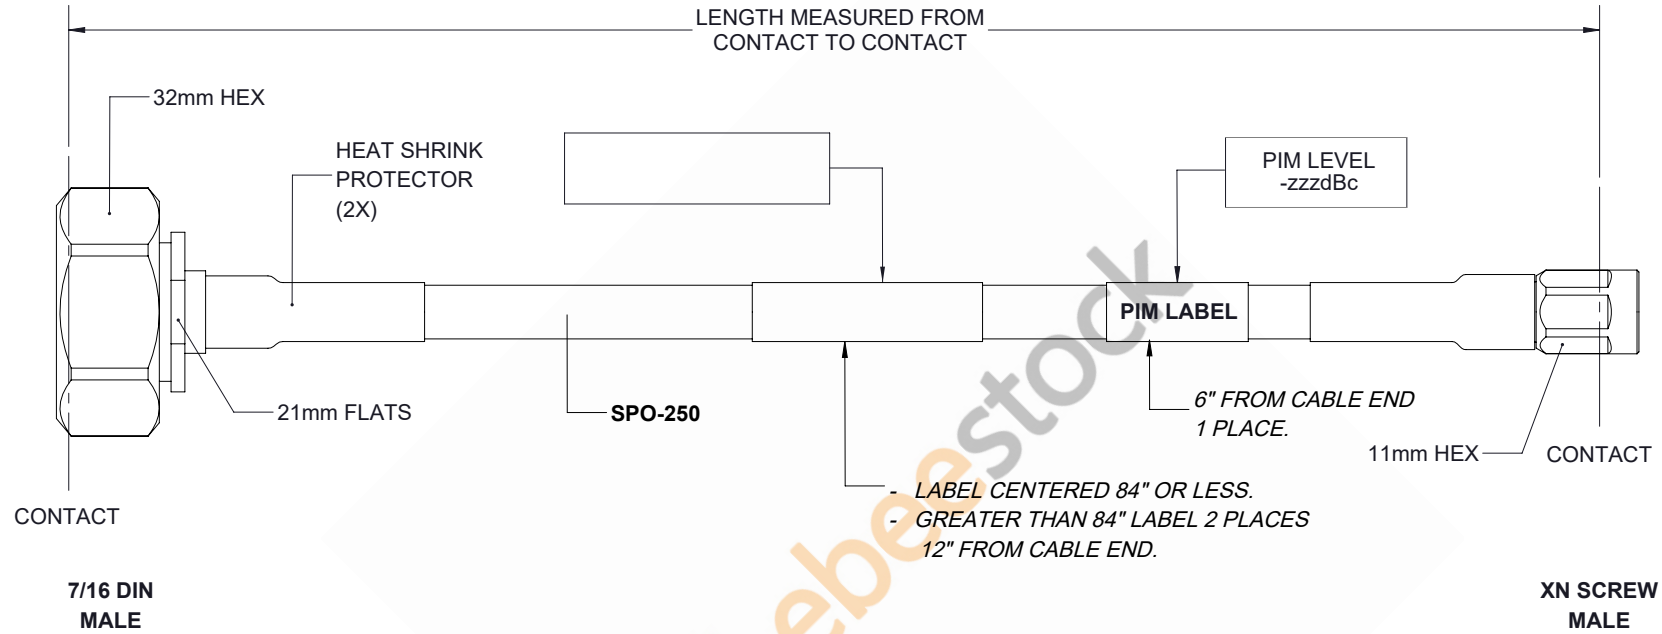

Outdoor Rated 7/16 DIN Male to NEX10 Male Low PIM Cable 60 Inch Length Using SPO-250 Coax Using Times Microwave Parts

REVISIONS			
REV.	DESCRIPTION	DATE	APPROVED
A	INITIAL RELEASE	05/17/19	S.ELLIS

THESE COMMODITIES, TECHNOLOGY OR SOFTWARE WERE EXPORTED FROM THE UNITED STATES IN ACCORDANCE WITH THE EXPORT ADMINISTRATION REGULATIONS. DIVERSION CONTRARY TO U.S. LAW PROHIBITED.

UNLESS OTHERWISE SPECIFIED
LEADING DIMENSIONS ARE INCHES
DIMENSIONS IN [] ARE MILLIMETERS

TOLERANCES:	
.X \pm 2 [5.08]	FRACTIONS \pm 1/32
.XX \pm .01 [.25]	ANGLES \pm 1°
.XXX \pm .005 [.13]	

ALL DIMENSIONS SHOWN
ARE FOR REFERENCE ONLY.

THE INFORMATION AND
DESIGN IN THIS DOCUMENT IS
THE PROPERTY OF
EBEESTOCK CORPORATION.
ALL RIGHTS RESERVED.

SHEET 1 OF 1

SCALE N/A

SIZE	CAGE	DRAWN BY	PART NUMBER	REV
A	53919	K.DANG	ET16404	A