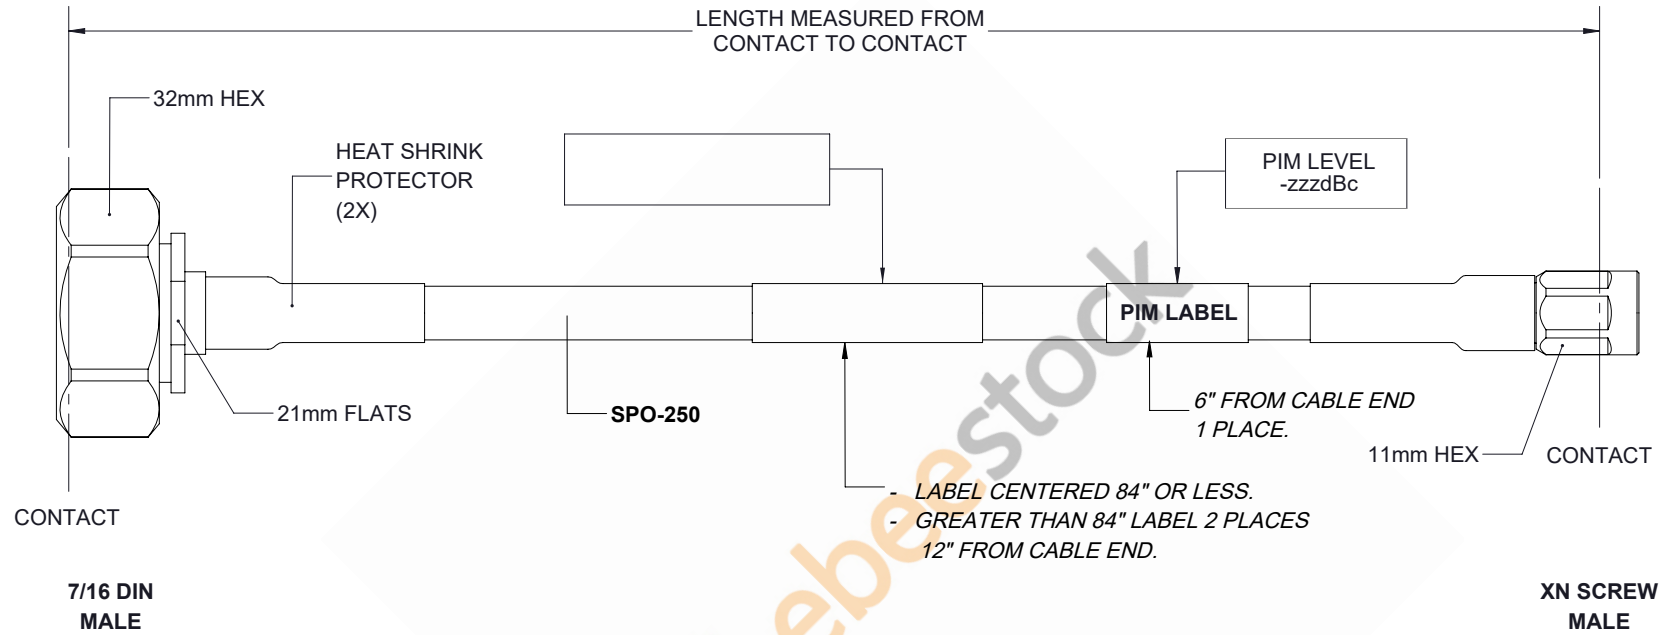

# Outdoor Rated 7/16 DIN Male to NEX10 Male Low PIM Cable 50 cm Length Using SPO-250 Coax Using Times Microwave Parts

REVISIONS			
REV.	DESCRIPTION	DATE	APPROVED
A	INITIAL RELEASE	05/17/19	S.ELLIS

THESE COMMODITIES, TECHNOLOGY OR SOFTWARE WERE EXPORTED FROM THE UNITED STATES IN ACCORDANCE WITH THE EXPORT ADMINISTRATION REGULATIONS. DIVERSION CONTRARY TO U.S. LAW PROHIBITED.

UNLESS OTHERWISE SPECIFIED LEADING DIMENSIONS ARE INCHES DIMENSIONS IN [ ] ARE MILLIMETERS		 8TH FLOOR, BUILDING 1, YONGFU SCIENCE AND TECHNOLOGY CENTER INDUSTRIAL PARK, NANZHA DISTRICT 5, HUMEN, 523900, DONGGUAN, GUANGDONG, CHINA WEBSITE: <a href="http://www.ebeestock.com">www.ebeestock.com</a> EMAIL: <a href="mailto:sales@ebeestock.com">sales@ebeestock.com</a>		THE INFORMATION AND DESIGN IN THIS DOCUMENT IS THE PROPERTY OF EBEESTOCK CORPORATION. ALL RIGHTS RESERVED.	
TOLERANCES: .X=± 2 [ 5.08]    FRACTIONS ± 1/32 .XX=± 01 [ .25]    ANGLES ± 1° .XXX=± .005 [ .13]				SHEET 1 OF 1	
ALL DIMENSIONS SHOWN ARE FOR REFERENCE ONLY.		SCALE N/A			
THIRD-ANGLE PROJECTION		SIZE A	CAGE 53919	DRAWN BY K.DANG	PART NUMBER ET16405
				REV A	