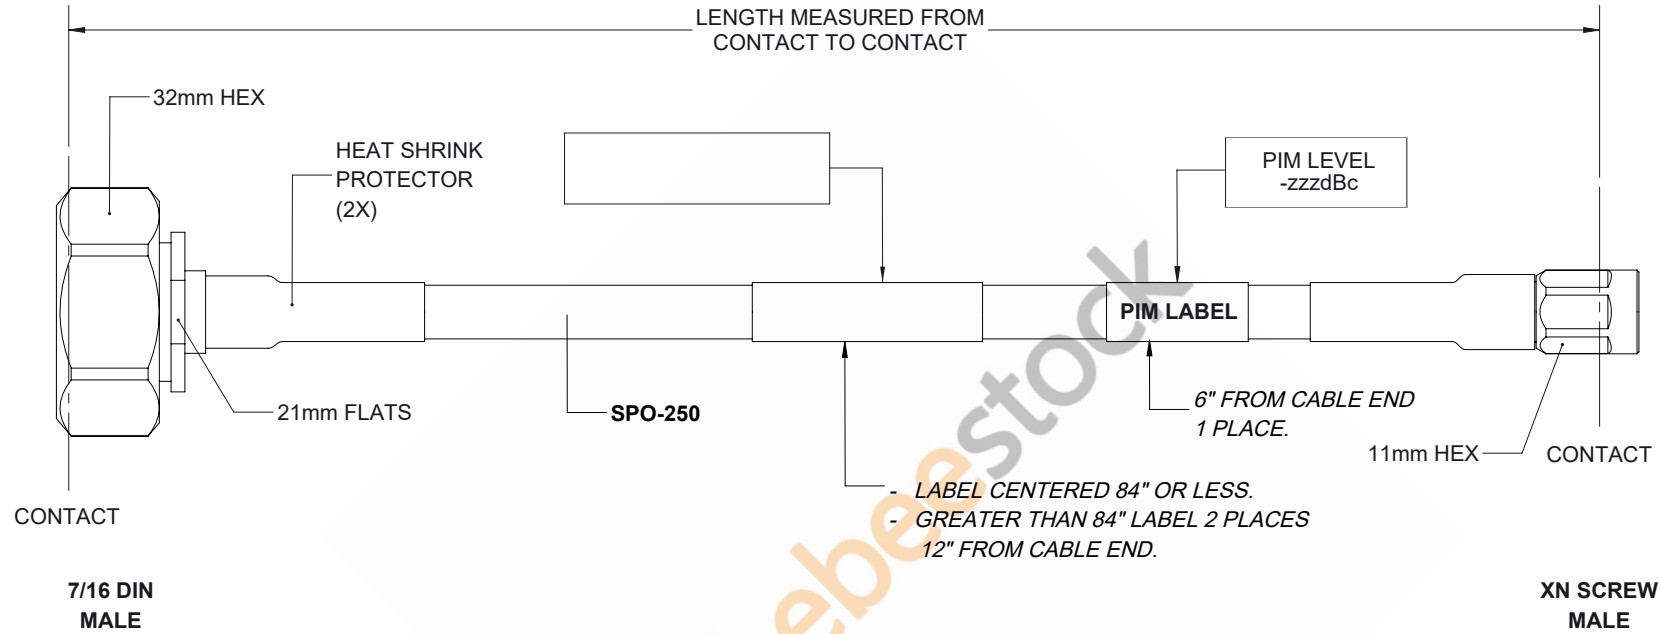

Outdoor Rated 7/16 DIN Male to NEX10 Male Low PIM Cable 100 cm Length Using SPO-250 Coax Using Times Microwave Parts

REVISIONS			
REV.	DESCRIPTION	DATE	APPROVED
A	INITIAL RELEASE	05/17/19	S.ELLIS

THESE COMMODITIES, TECHNOLOGY OR SOFTWARE WERE EXPORTED FROM THE UNITED STATES IN ACCORDANCE WITH THE EXPORT ADMINISTRATION REGULATIONS. DIVERSION CONTRARY TO U.S. LAW PROHIBITED.

UNLESS OTHERWISE SPECIFIED LEADING DIMENSIONS ARE INCHES DIMENSIONS IN [] ARE MILLIMETERS		 8TH FLOOR, BUILDING 1, YONGFU SCIENCE AND TECHNOLOGY CENTER INDUSTRIAL PARK, NANZHA DISTRICT 5, HUMEN, 523900, DONGGUAN, GUANGDONG, CHINA WEBSITE: www.ebeestock.com EMAIL: sales@ebeestock.com		THE INFORMATION AND DESIGN IN THIS DOCUMENT IS THE PROPERTY OF EBEESTOCK CORPORATION. ALL RIGHTS RESERVED.		
TOLERANCES: .X=± 2 [5.08] FRACTIONS ± 1/32 .XX=± 01 [.25] ANGLES ± 1° .XXX=± .005 [.13]				SHEET 1 OF 1		
ALL DIMENSIONS SHOWN ARE FOR REFERENCE ONLY.		SCALE N/A				
THIRD-ANGLE PROJECTION		SIZE A	CAGE 53919	DRAWN BY K.DANG	PART NUMBER ET16406	REV A