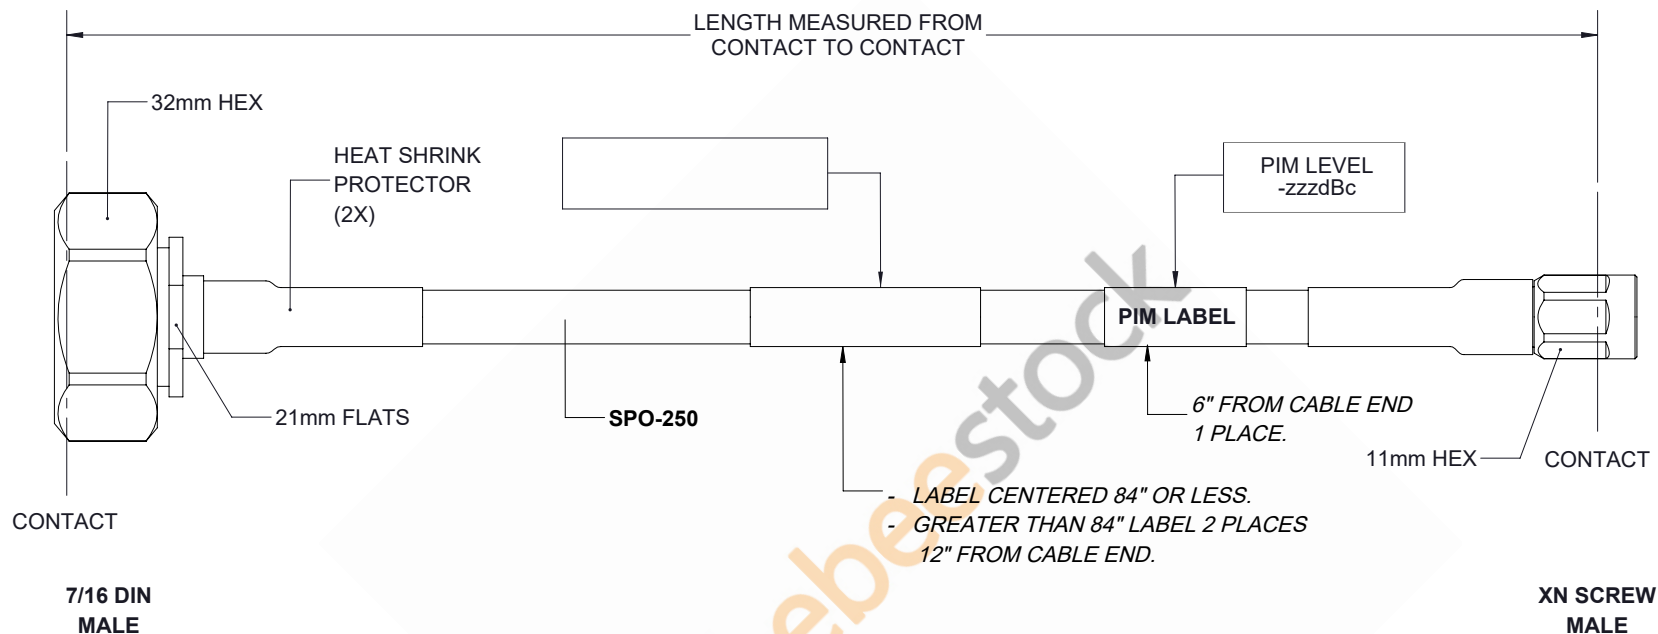

Outdoor Rated 7/16 DIN Male to NEX10 Male Low PIM Cable 150 cm Length Using SPO-250 Coax Using Times Microwave Parts

REVISIONS			
REV.	DESCRIPTION	DATE	APPROVED
A	INITIAL RELEASE	05/17/19	S.ELLIS

THESE COMMODITIES, TECHNOLOGY OR SOFTWARE WERE EXPORTED FROM THE UNITED STATES IN ACCORDANCE WITH THE EXPORT ADMINISTRATION REGULATIONS. DIVERSION CONTRARY TO U.S. LAW PROHIBITED.

UNLESS OTHERWISE SPECIFIED LEADING DIMENSIONS ARE INCHES DIMENSIONS IN [] ARE MILLIMETERS		 8TH FLOOR, BUILDING 1, YONGFU SCIENCE AND TECHNOLOGY CENTER INDUSTRIAL PARK, NANZHA DISTRICT 5, HUMEN, 523900, DONGGUAN, GUANGDONG, CHINA WEBSITE: www.ebeestock.com EMAIL: sales@ebeestock.com		THE INFORMATION AND DESIGN IN THIS DOCUMENT IS THE PROPERTY OF EBEESTOCK CORPORATION. ALL RIGHTS RESERVED.		
TOLERANCES: .X \pm 2 [5.08] FRACTIONS \pm 1/32 .XX \pm .01 [.25] ANGLES \pm 1° .XXX \pm .005 [.13]				SHEET 1 OF 1		
ALL DIMENSIONS SHOWN ARE FOR REFERENCE ONLY.		SCALE N/A				
THIRD-ANGLE PROJECTION		SIZE	CAGE	DRAWN BY	PART NUMBER	REV
		A	53919	K.DANG	ET16407	A