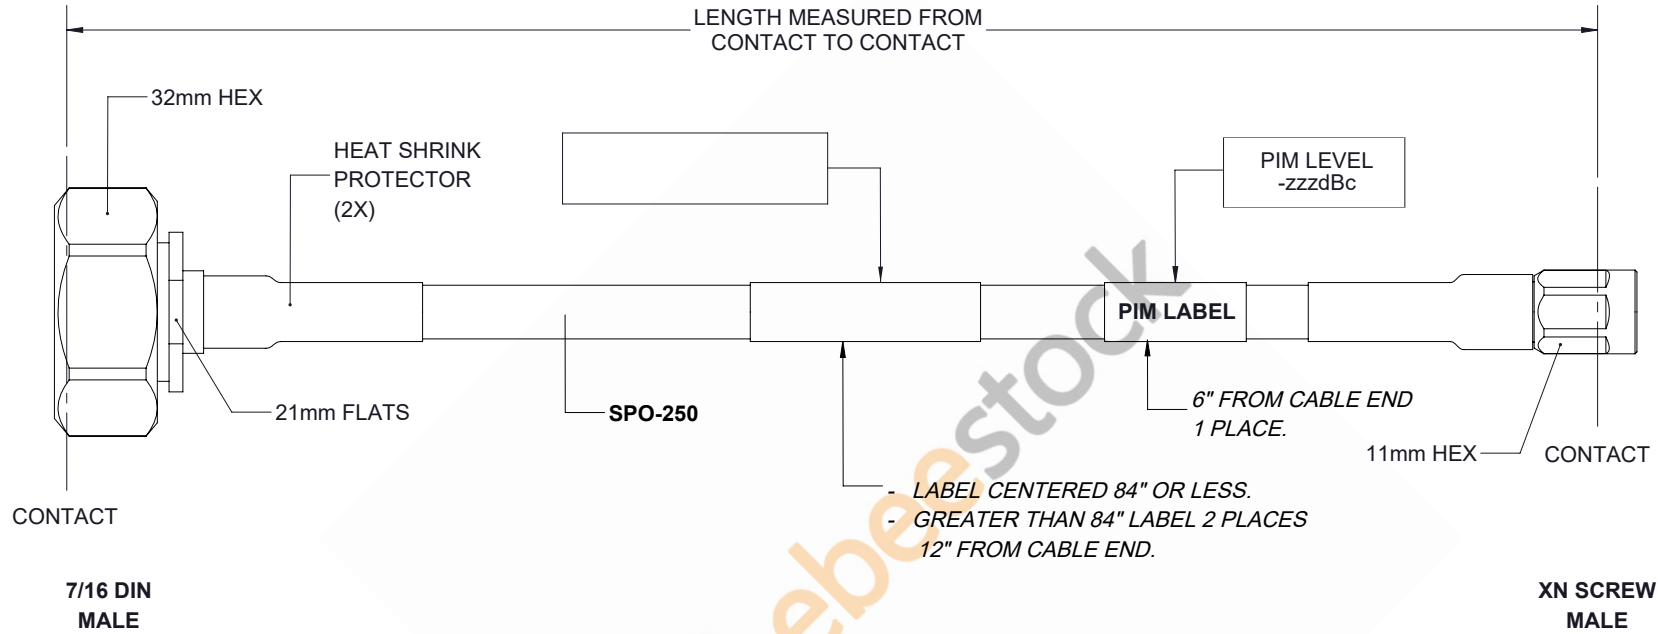

Outdoor Rated 7/16 DIN Male to NEX10 Male Low PIM Cable 200 cm Length Using SPO-250 Coax Using Times Microwave Parts

REVISIONS			
REV.	DESCRIPTION	DATE	APPROVED
A	INITIAL RELEASE	05/17/19	S.ELLIS

UNLESS OTHERWISE SPECIFIED LEADING DIMENSIONS ARE INCHES DIMENSIONS IN [] ARE MILLIMETERS		 8TH FLOOR, BUILDING 1, YONGFU SCIENCE AND TECHNOLOGY CENTER INDUSTRIAL PARK, NANZHA DISTRICT 5, HUMEN, 523900, DONGGUAN, GUANGDONG, CHINA WEBSITE: www.ebeestock.com EMAIL: sales@ebeestock.com		THE INFORMATION AND DESIGN IN THIS DOCUMENT IS THE PROPERTY OF EBEESTOCK CORPORATION. ALL RIGHTS RESERVED.	
TOLERANCES: .X±.2 [5.08] FRACTIONS ± 1/32 .XX±.01 [.25] ANGLES ± 1° .XXX±.005 [.13]				SHEET 1 OF 1	
ALL DIMENSIONS SHOWN ARE FOR REFERENCE ONLY.		SCALE N/A			
THIRD-ANGLE PROJECTION		SIZE A	CAGE 53919	DRAWN BY K.DANG	PART NUMBER ET16408
				REV A	