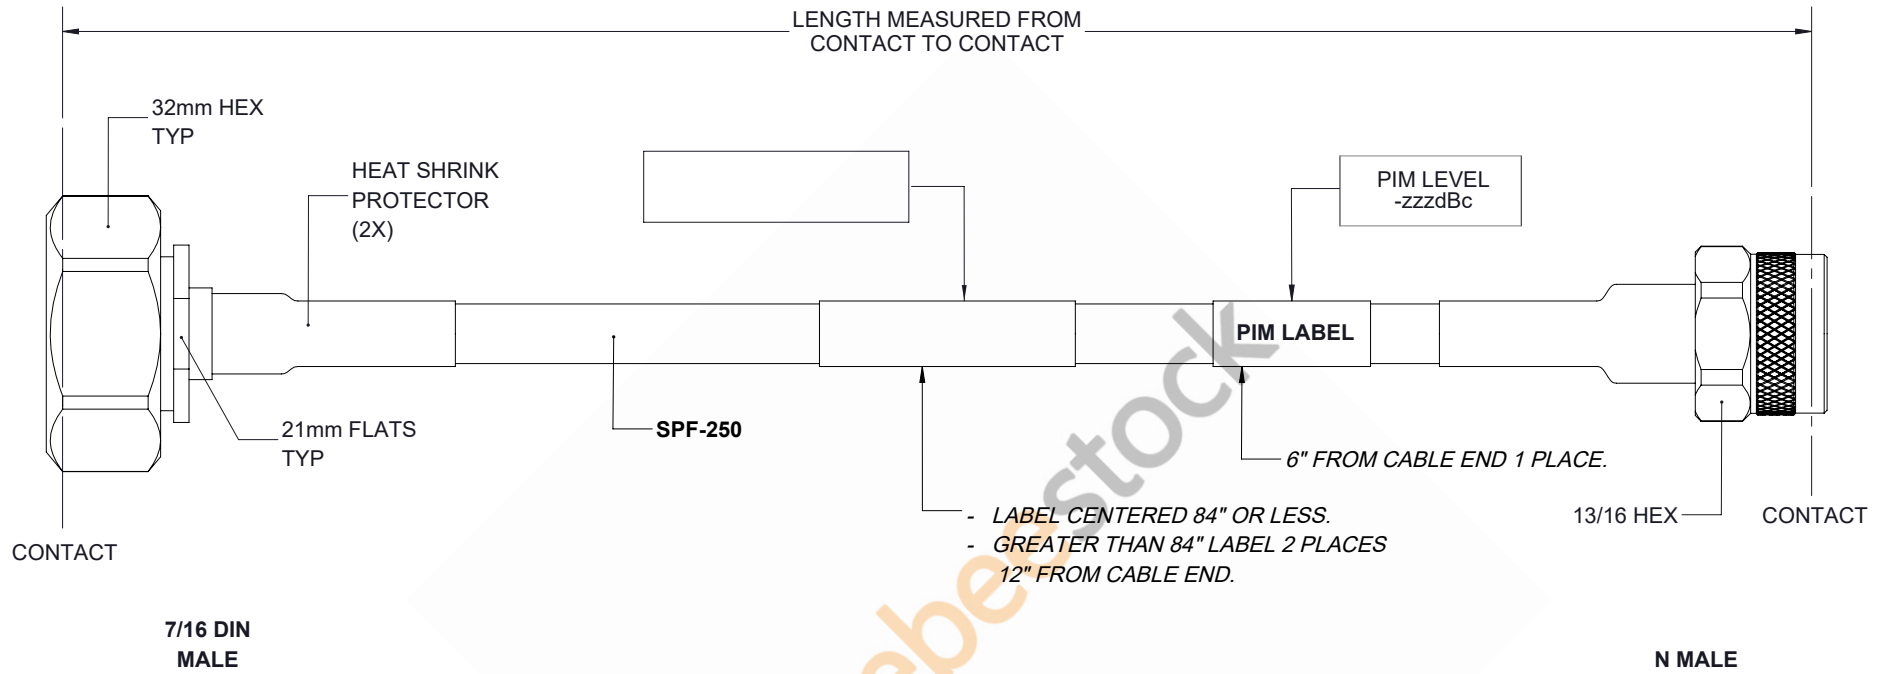

# Fire Rated 7/16 DIN Male to N Male Low PIM Cable 36 Inch Length Using SPF-250 Coax Using Times Microwave Parts

REVISIONS			
REV.	DESCRIPTION	DATE	APPROVED
A	INITIAL RELEASE	05/16/19	S.ELLIS

THESE COMMODITIES, TECHNOLOGY OR SOFTWARE WERE EXPORTED FROM THE UNITED STATES IN ACCORDANCE WITH THE EXPORT ADMINISTRATION REGULATIONS. DIVERSION CONTRARY TO U.S. LAW PROHIBITED.

UNLESS OTHERWISE SPECIFIED LEADING DIMENSIONS ARE INCHES DIMENSIONS IN [ ] ARE MILLIMETERS		 8TH FLOOR, BUILDING 1, YONGFU SCIENCE AND TECHNOLOGY CENTER INDUSTRIAL PARK, NANZHA DISTRICT 5,HUMEN,523900,DONGGUAN, GUANGDONG, CHINA WEBSITE: <a href="http://www.ebeestock.com">www.ebeestock.com</a> EMAIL: <a href="mailto:sales@ebeestock.com">sales@ebeestock.com</a>		THE INFORMATION AND DESIGN IN THIS DOCUMENT IS THE PROPERTY OF EBEESTOCK CORPORATION. ALL RIGHTS RESERVED.	
<b>TOLERANCES:</b> .X±.2 [5.08]      FRACTIONS ± 1/32 .XX±.01 [.25]      ANGLES ± 1° .XXX±.005 [.13]				SHEET 1 OF 1	
ALL DIMENSIONS SHOWN ARE FOR REFERENCE ONLY.		SCALE N/A			
THIRD-ANGLE PROJECTION		SIZE A	CAGE 53919	DRAWN BY K.DANG	PART NUMBER ET16420
				REV A	