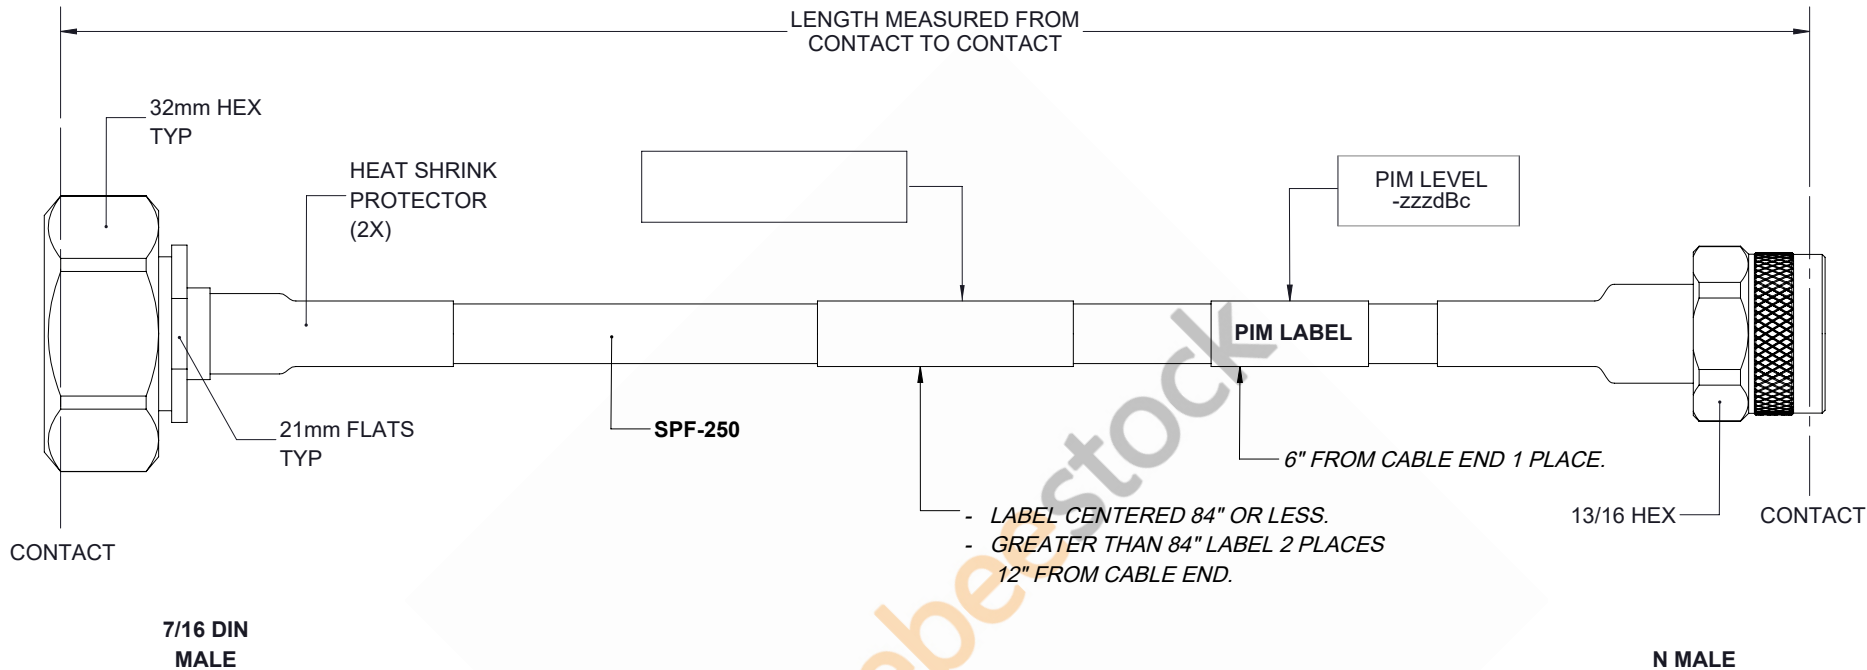

# Fire Rated 7/16 DIN Male to N Male Low PIM Cable 60 Inch Length Using SPF-250 Coax Using Times Microwave Parts

REVISIONS			
REV.	DESCRIPTION	DATE	APPROVED
A	INITIAL RELEASE	05/16/19	S.ELLIS

THESE COMMODITIES, TECHNOLOGY OR SOFTWARE WERE EXPORTED FROM THE UNITED STATES IN ACCORDANCE WITH THE EXPORT ADMINISTRATION REGULATIONS. DIVERSION CONTRARY TO U.S. LAW PROHIBITED.

UNLESS OTHERWISE SPECIFIED  
LEADING DIMENSIONS ARE INCHES  
DIMENSIONS IN [ ] ARE MILLIMETERS

**TOLERANCES:**

.X±.2 [5.08]	FRACTIONS	± 1/32
.XX±.01 [.25]		ANGLES ± 1°
.XXX±.005 [.13]		

ALL DIMENSIONS SHOWN  
ARE FOR REFERENCE ONLY.