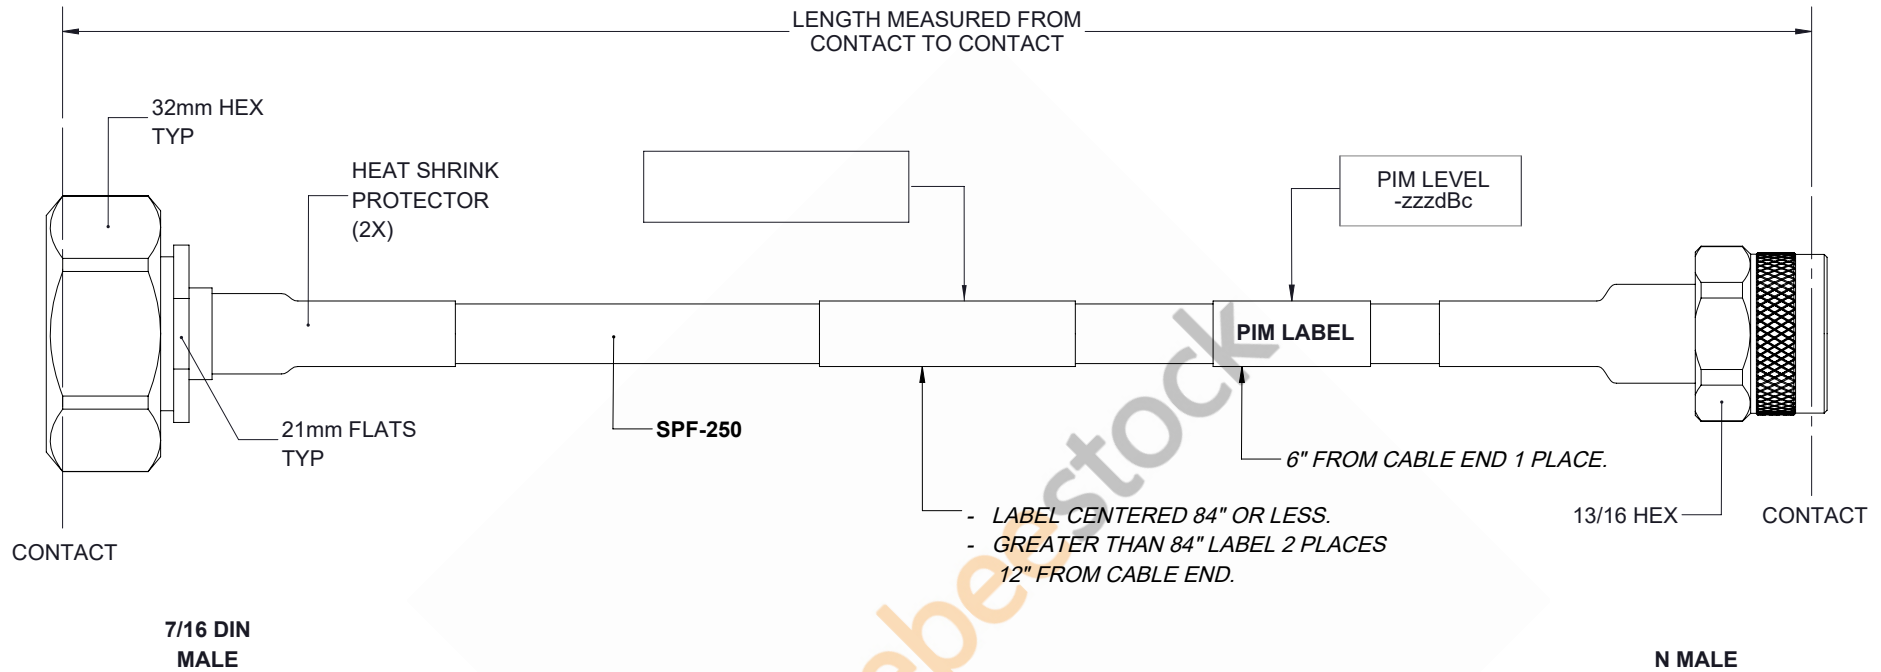

Fire Rated 7/16 DIN Male to N Male Low PIM Cable 100 cm Length Using SPF-250 Coax Using Times Microwave Parts

REVISIONS			
REV.	DESCRIPTION	DATE	APPROVED
A	INITIAL RELEASE	05/16/19	S.ELLIS

THESE COMMODITIES, TECHNOLOGY OR SOFTWARE WERE EXPORTED FROM THE UNITED STATES IN ACCORDANCE WITH THE EXPORT ADMINISTRATION REGULATIONS. DIVERSION CONTRARY TO U.S. LAW PROHIBITED.

UNLESS OTHERWISE SPECIFIED LEADING DIMENSIONS ARE INCHES DIMENSIONS IN [] ARE MILLIMETERS TOLERANCES: .X±.2 [5.08] FRACTIONS ± 1/32 .XX±.01 [.25] ANGLES ± 1° .XXX±.005 [.13]		<p>8TH FLOOR, BUILDING 1, YONGFU SCIENCE AND TECHNOLOGY CENTER INDUSTRIAL PARK, NANZHA DISTRICT 5,HUMEN,523900,DONGGUAN, GUANGDONG, CHINA</p> WEBSITE: www.ebeestock.com EMAIL: sales@ebeestock.com	THE INFORMATION AND DESIGN IN THIS DOCUMENT IS THE PROPERTY OF EBESTOCK CORPORATION. ALL RIGHTS RESERVED.
ALL DIMENSIONS SHOWN ARE FOR REFERENCE ONLY. THIRD-ANGLE PROJECTION			SHEET 1 OF 1 SCALE N/A
SIZE A	CAGE 53919	DRAWN BY K.DANG	PART NUMBER ET16424
			REV A