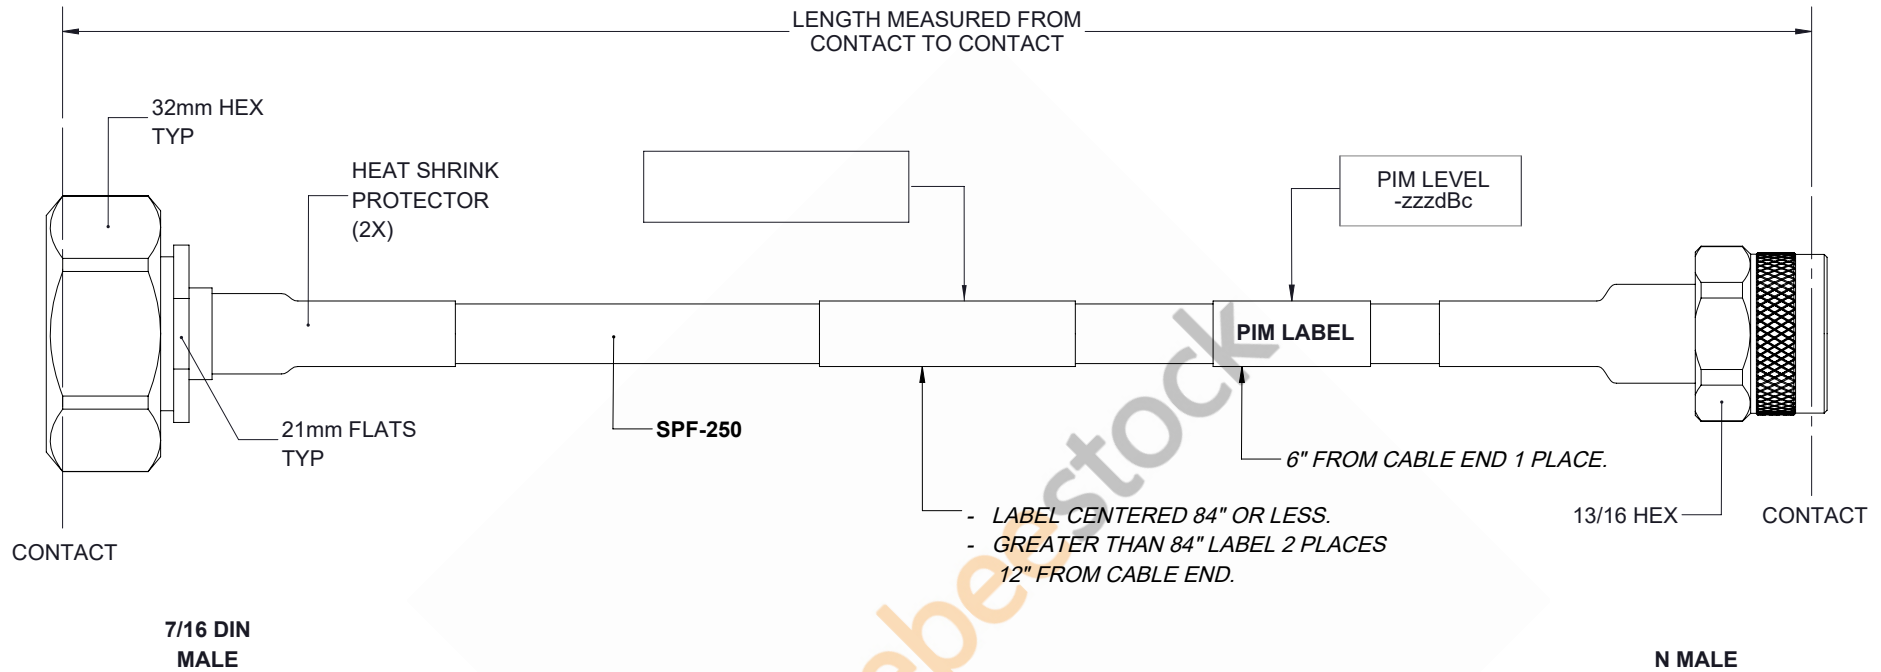

Fire Rated 7/16 DIN Male to N Male Low PIM Cable 150 cm Length Using SPF-250 Coax Using Times Microwave Parts

REVISIONS			
REV.	DESCRIPTION	DATE	APPROVED
A	INITIAL RELEASE	05/16/19	S.ELLIS

THESE COMMODITIES, TECHNOLOGY OR SOFTWARE WERE EXPORTED FROM THE UNITED STATES IN ACCORDANCE WITH THE EXPORT ADMINISTRATION REGULATIONS. DIVERSION CONTRARY TO U.S. LAW PROHIBITED.

UNLESS OTHERWISE SPECIFIED LEADING DIMENSIONS ARE INCHES DIMENSIONS IN [] ARE MILLIMETERS TOLERANCES: .X±.2 [5.08] FRACTIONS ± 1/32 .XX±.01 [.25] ANGLES ± 1° .XXX±.005 [.13]		<p>8TH FLOOR, BUILDING 1, YONGFU SCIENCE AND TECHNOLOGY CENTER INDUSTRIAL PARK, NANZHA DISTRICT 5,HUMEN,523900,DONGGUAN, GUANGDONG, CHINA</p> <p>WEBSITE: www.ebeestock.com EMAIL: sales@ebeestock.com</p>	THE INFORMATION AND DESIGN IN THIS DOCUMENT IS THE PROPERTY OF EBEESTOCK CORPORATION. ALL RIGHTS RESERVED.	
ALL DIMENSIONS SHOWN ARE FOR REFERENCE ONLY. THIRD-ANGLE PROJECTION			SHEET 1 OF 1 SCALE N/A	
SIZE A	CAGE 53919	DRAWN BY K.DANG	PART NUMBER ET16425	REV A