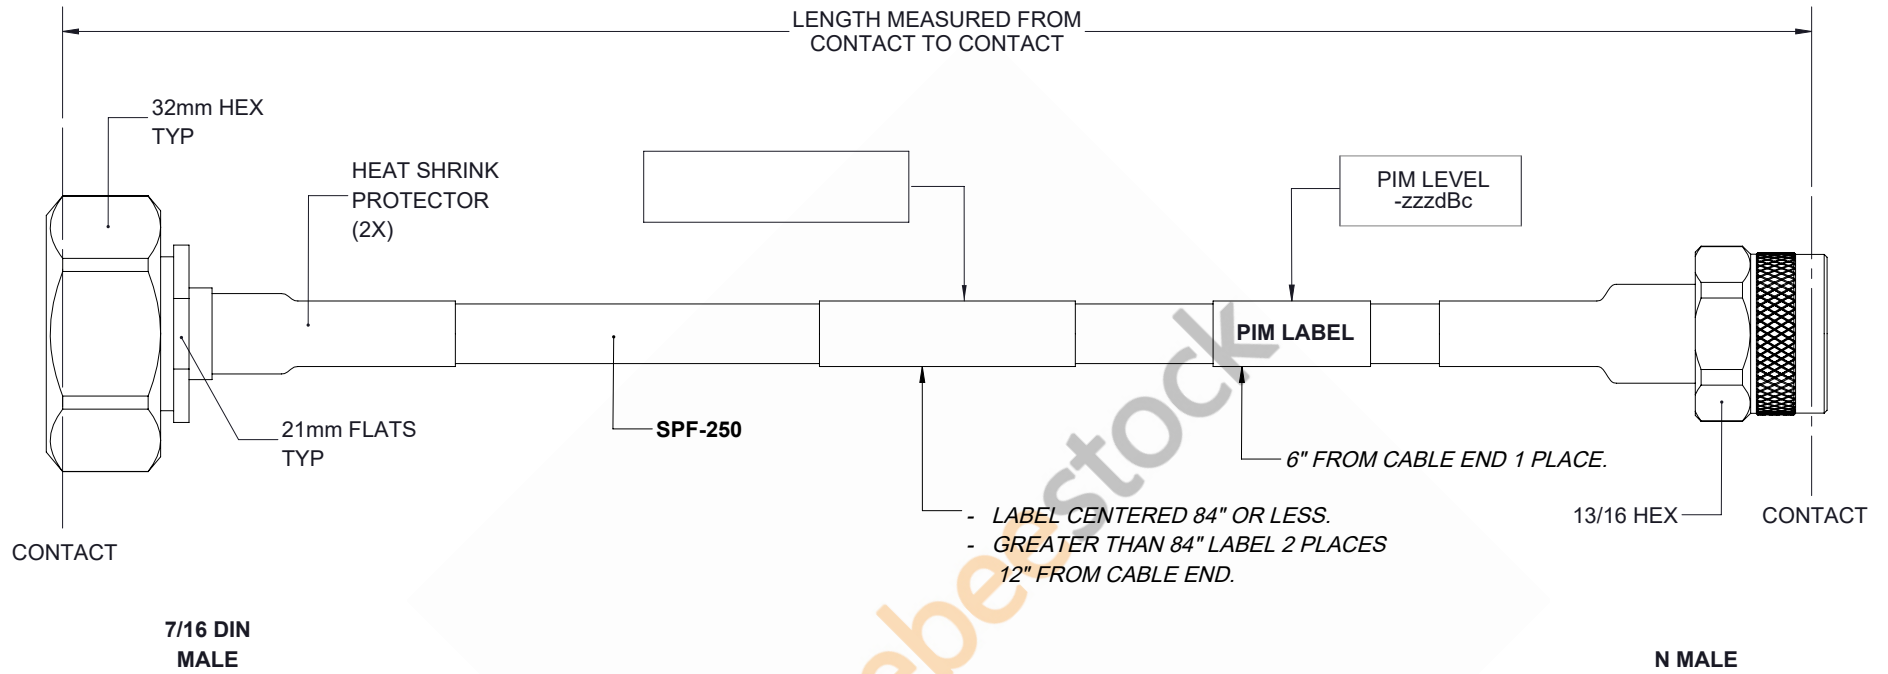

# Fire Rated 7/16 DIN Male to N Male Low PIM Cable 200 cm Length Using SPF-250 Coax Using Times Microwave Parts

REVISIONS			
REV.	DESCRIPTION	DATE	APPROVED
A	INITIAL RELEASE	05/16/19	S.ELLIS

THESE COMMODITIES, TECHNOLOGY OR SOFTWARE WERE EXPORTED FROM THE UNITED STATES IN ACCORDANCE WITH THE EXPORT ADMINISTRATION REGULATIONS. DIVERSION CONTRARY TO U.S. LAW PROHIBITED.

UNLESS OTHERWISE SPECIFIED LEADING DIMENSIONS ARE INCHES DIMENSIONS IN [ ] ARE MILLIMETERS		 <b>8TH FLOOR, BUILDING 1, YONGFU SCIENCE AND TECHNOLOGY CENTER INDUSTRIAL PARK, NANZHA DISTRICT 5,HUMEN,523900,DONGGUAN, GUANGDONG, CHINA</b> WEBSITE: <a href="http://www.ebeestock.com">www.ebeestock.com</a> EMAIL: <a href="mailto:sales@ebeestock.com">sales@ebeestock.com</a>		THE INFORMATION AND DESIGN IN THIS DOCUMENT IS THE PROPERTY OF EBEESTOCK CORPORATION. ALL RIGHTS RESERVED.	
<b>TOLERANCES:</b> .X±.2 [5.08]      FRACTIONS ± 1/32 .XX±.01 [.25]      ANGLES ± 1° .XXX±.005 [.13]				SHEET 1 OF 1	
ALL DIMENSIONS SHOWN ARE FOR REFERENCE ONLY.		SCALE N/A			
THIRD-ANGLE PROJECTION		SIZE A	CAGE 53919	DRAWN BY K.DANG	PART NUMBER ET16426
				REV A	