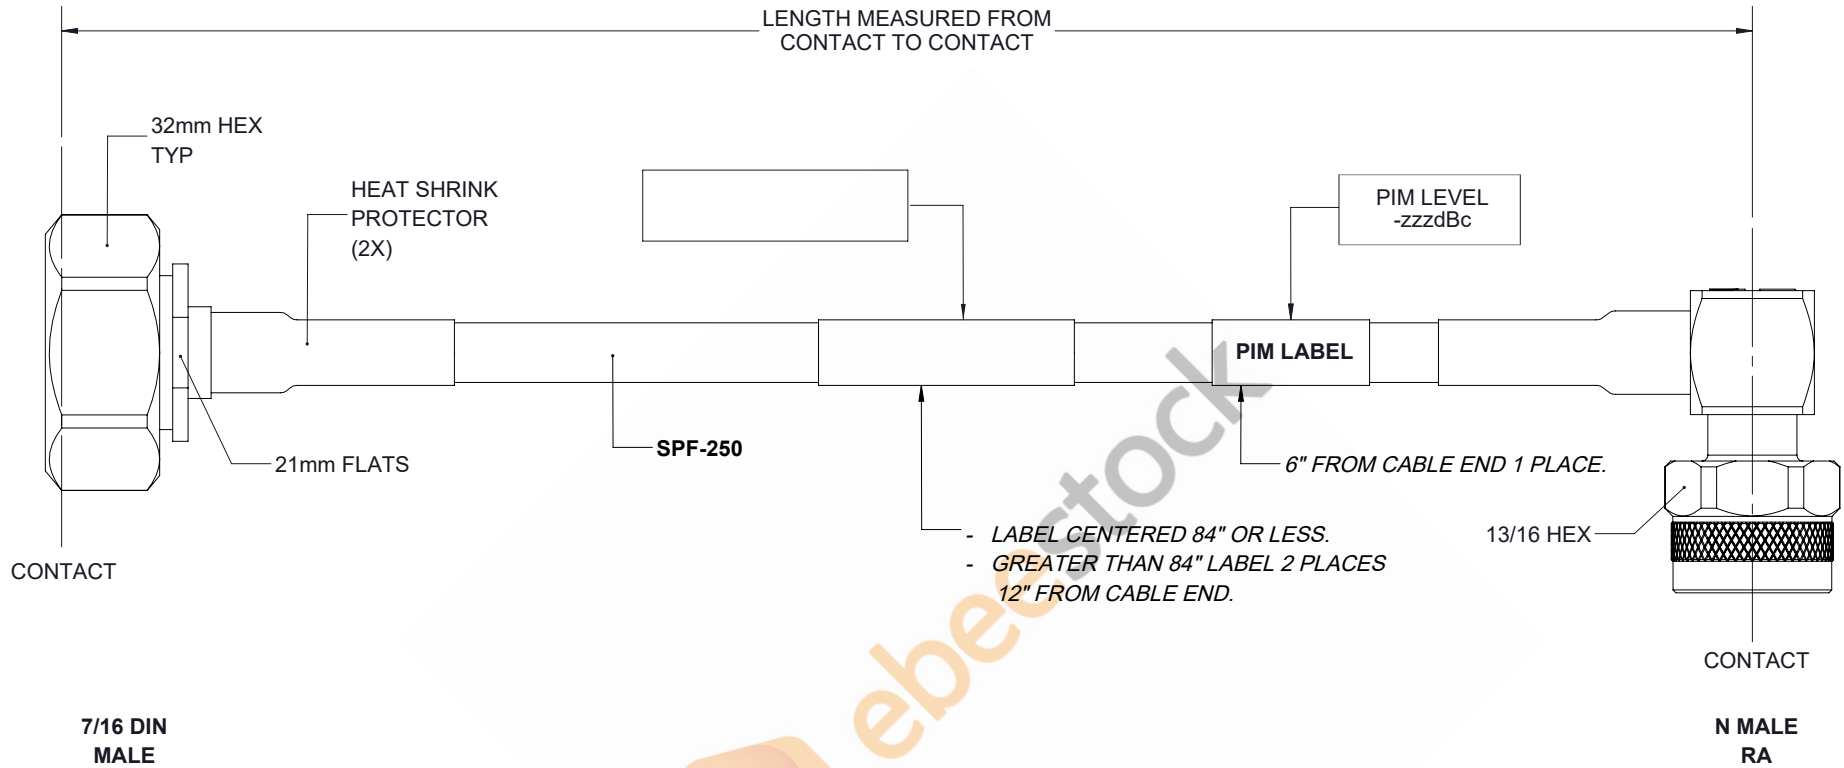

Fire Rated 7/16 DIN Male to N Male Right Angle Low PIM Cable 12 Inch Length Using SPF-250 Coax Using Times Microwave Parts

REVISIONS			
REV.	DESCRIPTION	DATE	APPROVED
A	INITIAL RELEASE	05/16/19	S.ELLIS

THESE COMMODITIES, TECHNOLOGY OR SOFTWARE WERE EXPORTED FROM THE UNITED STATES IN ACCORDANCE WITH THE EXPORT ADMINISTRATION REGULATIONS. DIVERSION CONTRARY TO U.S. LAW PROHIBITED.

UNLESS OTHERWISE SPECIFIED LEADING DIMENSIONS ARE INCHES DIMENSIONS IN [] ARE MILLIMETERS		 8TH FLOOR, BUILDING 1, YONGFU SCIENCE AND TECHNOLOGY CENTER INDUSTRIAL PARK, NANZHA DISTRICT 5,HUMEN,523900,DONGGUAN, GUANGDONG, CHINA WEBSITE: www.ebeestock.com EMAIL: sales@ebeestock.com		THE INFORMATION AND DESIGN IN THIS DOCUMENT IS THE PROPERTY OF EBEESTOCK CORPORATION. ALL RIGHTS RESERVED.	
TOLERANCES: .X \pm .2 [5.08] FRACTIONS \pm 1/32 .XX \pm .01 [.25] ANGLES \pm 1° .XXX \pm .005 [.13]				SHEET 1 OF 1	
ALL DIMENSIONS SHOWN ARE FOR REFERENCE ONLY.		SCALE N/A			
THIRD-ANGLE PROJECTION		SIZE A	CAGE 53919	DRAWN BY K.DANG	PART NUMBER ET16427
				REV A	