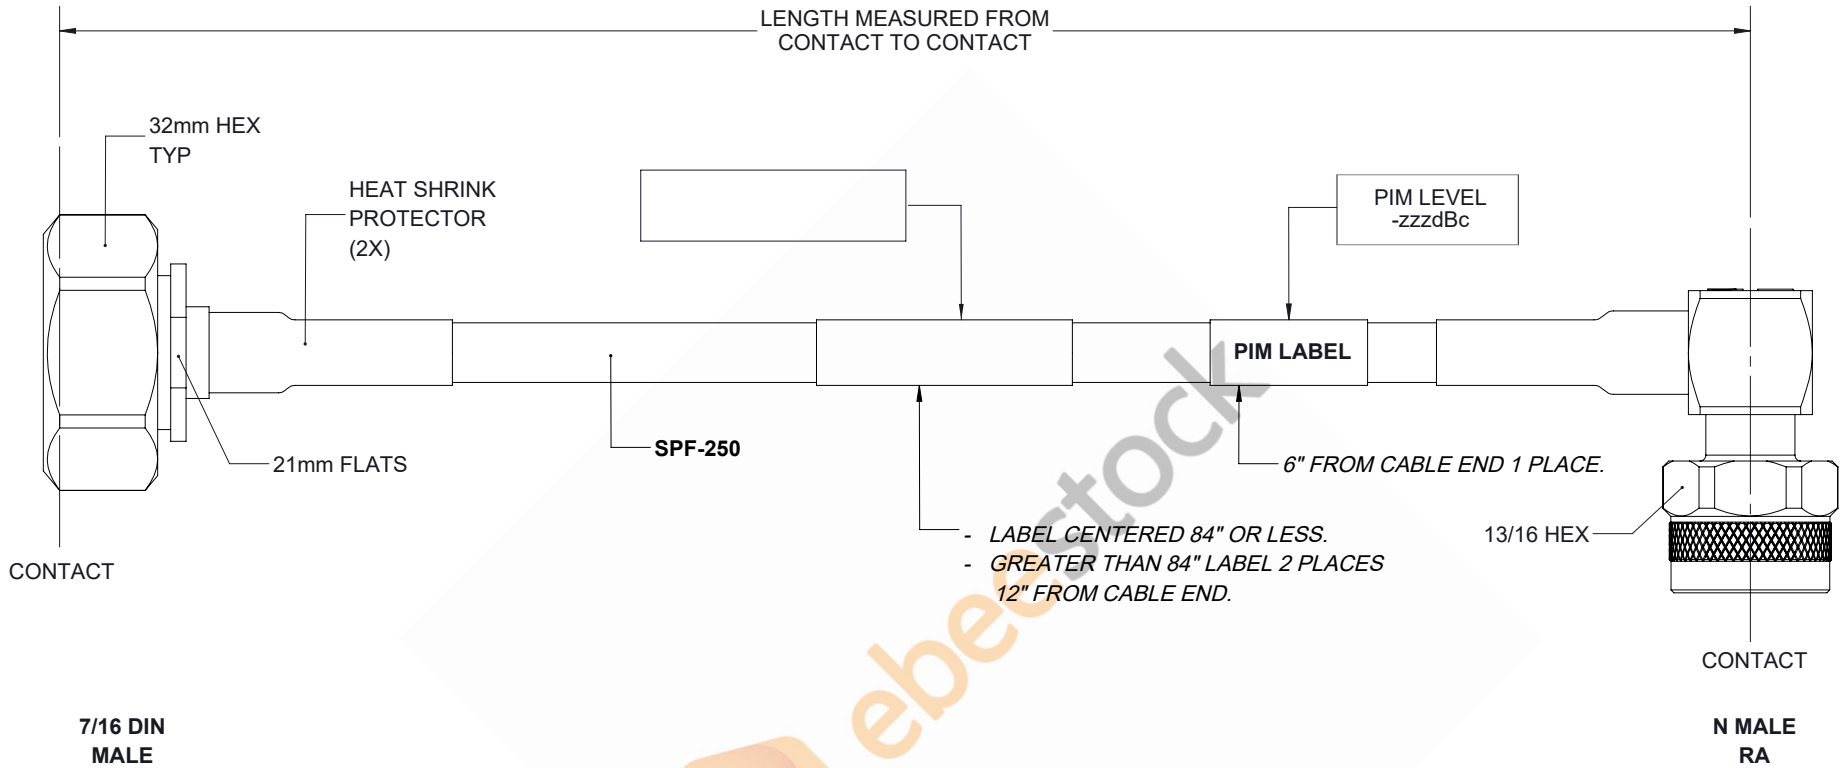

Fire Rated 7/16 DIN Male to N Male Right Angle Low PIM Cable 24 Inch Length Using SPF-250 Coax Using Times Microwave Parts

REVISIONS			
REV.	DESCRIPTION	DATE	APPROVED
A	INITIAL RELEASE	05/16/19	S.ELLIS

THESE COMMODITIES, TECHNOLOGY OR SOFTWARE WERE EXPORTED FROM THE UNITED STATES IN ACCORDANCE WITH THE EXPORT ADMINISTRATION REGULATIONS. DIVERSION CONTRARY TO U.S. LAW PROHIBITED.

UNLESS OTHERWISE SPECIFIED LEADING DIMENSIONS ARE INCHES DIMENSIONS IN [] ARE MILLIMETERS		 8TH FLOOR, BUILDING 1, YONGFU SCIENCE AND TECHNOLOGY CENTER INDUSTRIAL PARK, NANZHA DISTRICT 5,HUMEN,523900,DONGGUAN, GUANGDONG, CHINA WEBSITE: www.ebeestock.com EMAIL: sales@ebeestock.com		THE INFORMATION AND DESIGN IN THIS DOCUMENT IS THE PROPERTY OF EBEESTOCK CORPORATION. ALL RIGHTS RESERVED.	
TOLERANCES: .X=± 2 [5.08] FRACTIONS ± 1/32 .XX=± 01 [.25] ANGLES ± 1° .XXX=± .005 [.13]				SHEET 1 OF 1	
ALL DIMENSIONS SHOWN ARE FOR REFERENCE ONLY.		SCALE N/A			
THIRD-ANGLE PROJECTION		SIZE A	CAGE 53919	DRAWN BY K.DANG	PART NUMBER ET16428
				REV A	