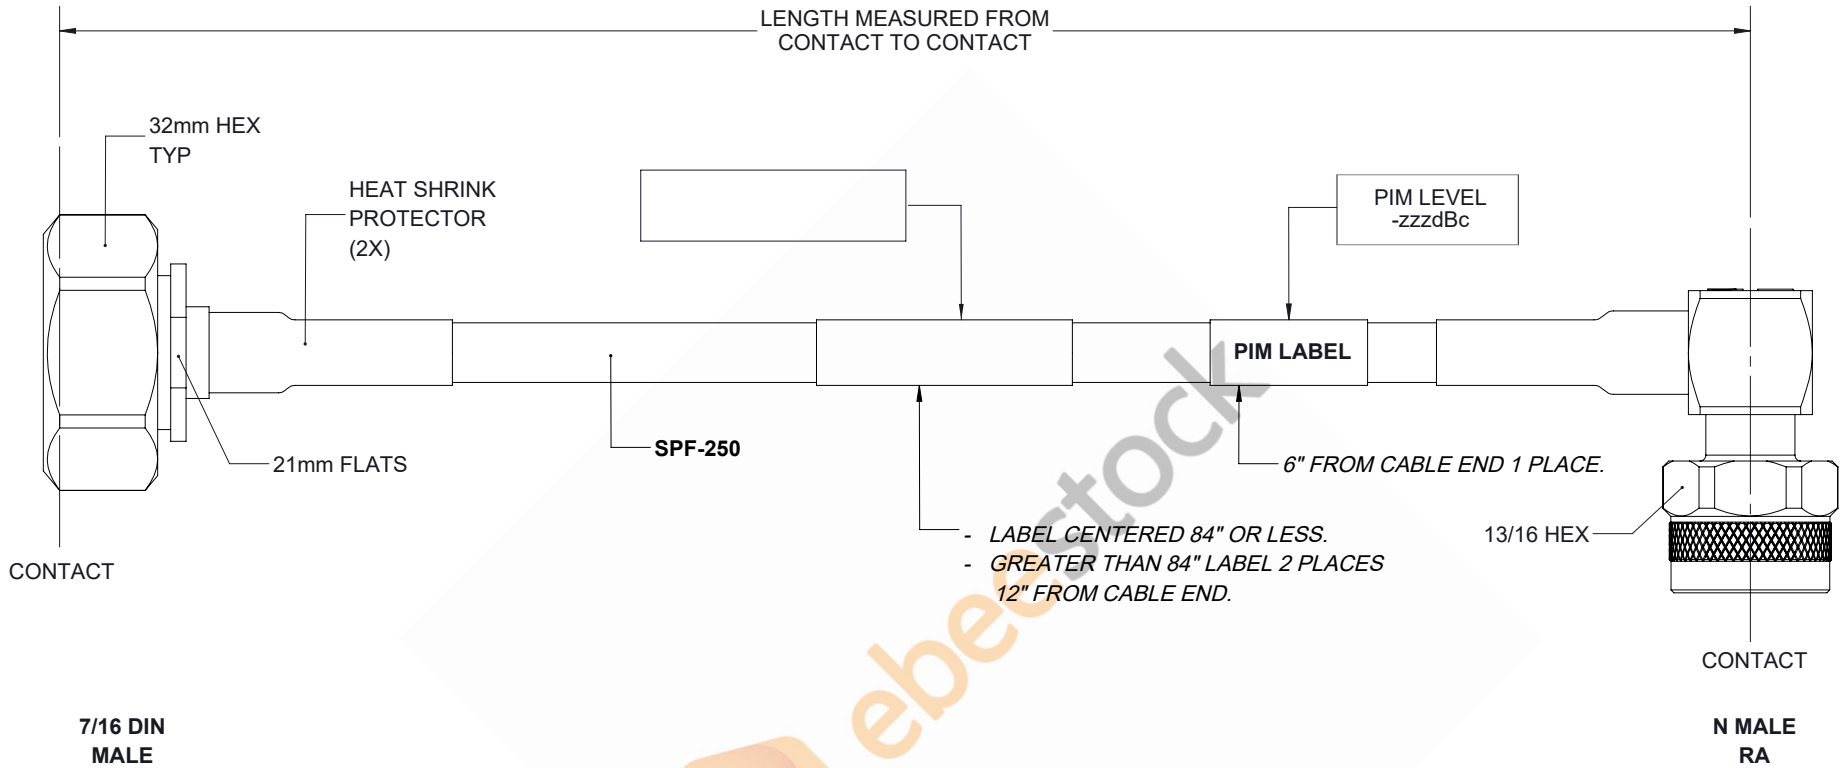

Fire Rated 7/16 DIN Male to N Male Right Angle Low PIM Cable 36 Inch Length Using SPF-250 Coax Using Times Microwave Parts

REVISIONS			
REV.	DESCRIPTION	DATE	APPROVED
A	INITIAL RELEASE	05/16/19	S.ELLIS

THESE COMMODITIES, TECHNOLOGY OR SOFTWARE WERE EXPORTED FROM THE UNITED STATES IN ACCORDANCE WITH THE EXPORT ADMINISTRATION REGULATIONS. DIVERSION CONTRARY TO U.S. LAW PROHIBITED.

UNLESS OTHERWISE SPECIFIED LEADING DIMENSIONS ARE INCHES DIMENSIONS IN [] ARE MILLIMETERS		ebeestock 8TH FLOOR, BUILDING 1, YONGFU SCIENCE AND TECHNOLOGY CENTER INDUSTRIAL PARK, NANZHA DISTRICT 5,HUMEN,523900,DONGGUAN, GUANGDONG, CHINA WEBSITE: www.ebeestock.com EMAIL: sales@ebeestock.com		THE INFORMATION AND DESIGN IN THIS DOCUMENT IS THE PROPERTY OF EBEESTOCK CORPORATION. ALL RIGHTS RESERVED.	
TOLERANCES: .X=± 2 [5.08] FRACTIONS ± 1/32 .XX=± 01 [.25] ANGLES ± 1° .XXX=± .005 [.13]				SHEET 1 OF 1	
ALL DIMENSIONS SHOWN ARE FOR REFERENCE ONLY.		SCALE N/A			
THIRD-ANGLE PROJECTION		SIZE A	CAGE 53919	DRAWN BY K.DANG	PART NUMBER ET16429
				REV A	