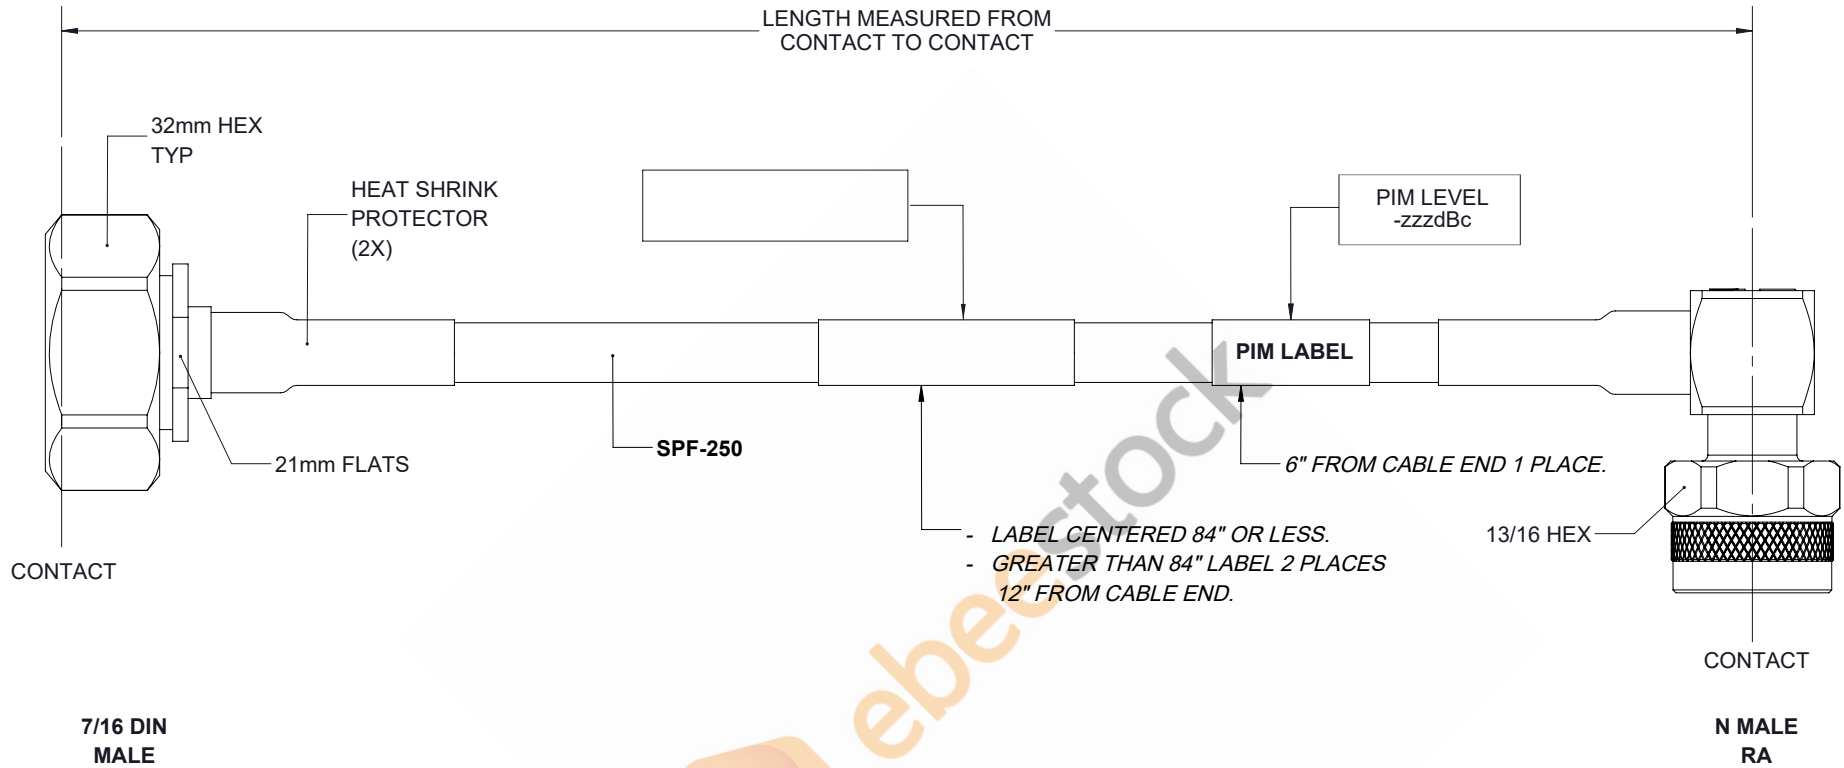

Fire Rated 7/16 DIN Male to N Male Right Angle Low PIM Cable 48 Inch Length Using SPF-250 Coax Using Times Microwave Parts

REVISIONS			
REV.	DESCRIPTION	DATE	APPROVED
A	INITIAL RELEASE	05/16/19	S.ELLIS

THESE COMMODITIES, TECHNOLOGY OR SOFTWARE WERE EXPORTED FROM THE UNITED STATES IN ACCORDANCE WITH THE EXPORT ADMINISTRATION REGULATIONS. DIVERSION CONTRARY TO U.S. LAW PROHIBITED.

UNLESS OTHERWISE SPECIFIED LEADING DIMENSIONS ARE INCHES DIMENSIONS IN [] ARE MILLIMETERS TOLERANCES: .X±.2 [5.08] FRACTIONS ± 1/32 .XX±.01 [.25] ANGLES ± 1° .XXX±.005 [.13]		<p>8TH FLOOR, BUILDING 1, YONGFU SCIENCE AND TECHNOLOGY CENTER INDUSTRIAL PARK, NANZHA DISTRICT 5, HUMEN, 523900, DONGGUAN, GUANGDONG, CHINA</p> <p>WEBSITE: www.ebeestock.com EMAIL: sales@ebeestock.com</p>	THE INFORMATION AND DESIGN IN THIS DOCUMENT IS THE PROPERTY OF EBEESTOCK CORPORATION. ALL RIGHTS RESERVED.
ALL DIMENSIONS SHOWN ARE FOR REFERENCE ONLY. THIRD-ANGLE PROJECTION			SHEET 1 OF 1 SCALE N/A
SIZE A	CAGE 53919	DRAWN BY K.DANG	PART NUMBER ET16430
			REV A