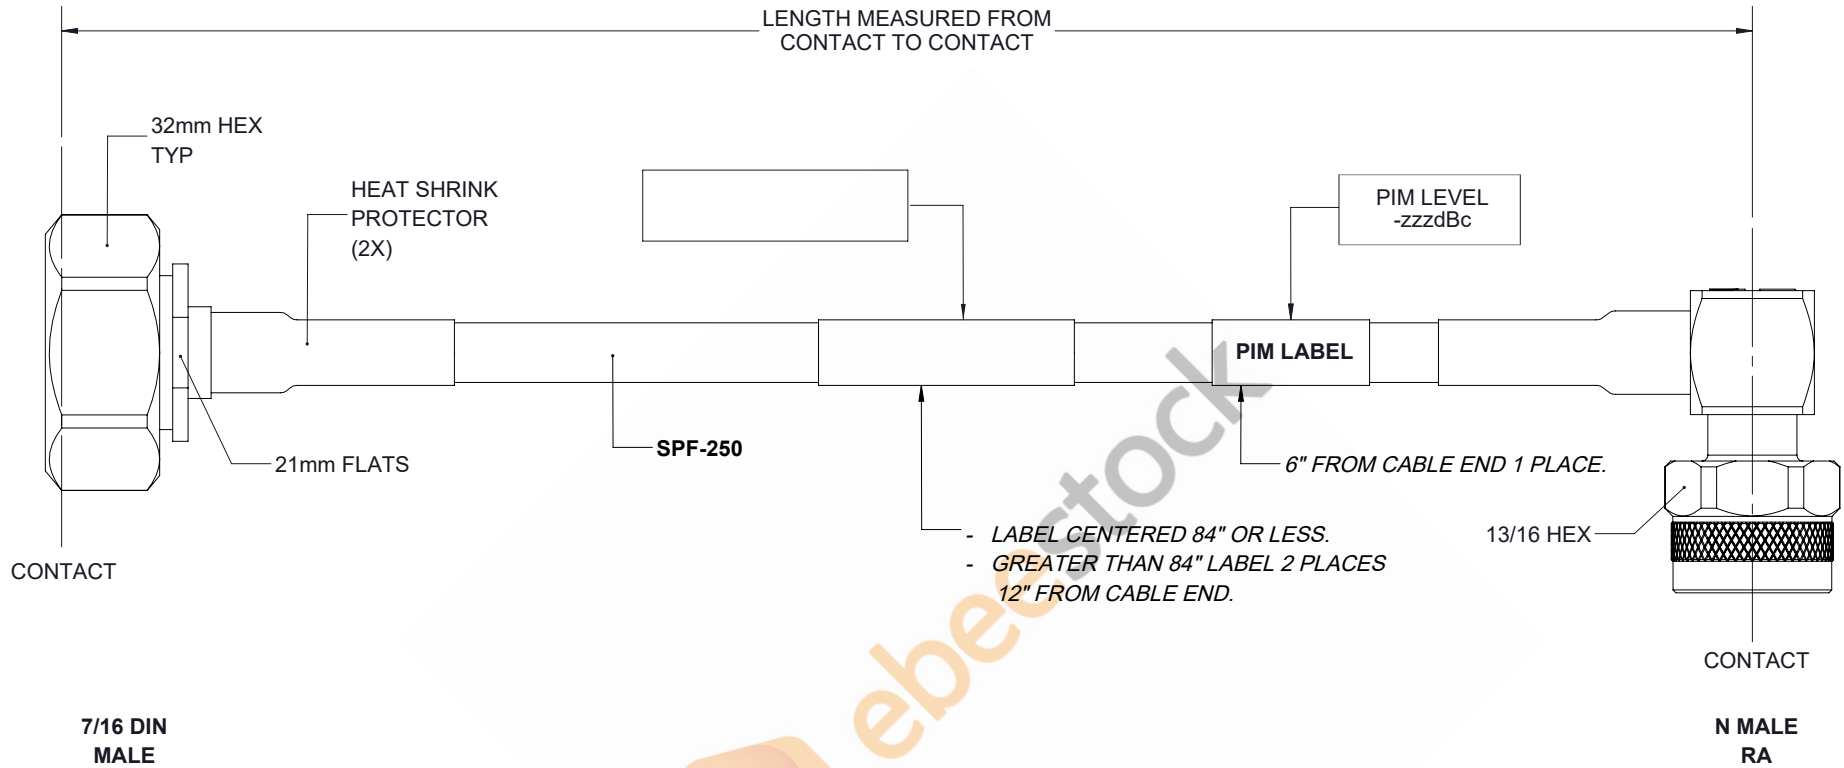

# Fire Rated 7/16 DIN Male to N Male Right Angle Low PIM Cable 60 Inch Length Using SPF-250 Coax Using Times Microwave Parts

REVISIONS			
REV.	DESCRIPTION	DATE	APPROVED
A	INITIAL RELEASE	05/16/19	S.ELLIS

THESE COMMODITIES, TECHNOLOGY OR SOFTWARE WERE EXPORTED FROM THE UNITED STATES IN ACCORDANCE WITH THE EXPORT ADMINISTRATION REGULATIONS. DIVERSION CONTRARY TO U.S. LAW PROHIBITED.

UNLESS OTHERWISE SPECIFIED LEADING DIMENSIONS ARE INCHES DIMENSIONS IN [ ] ARE MILLIMETERS		 <b>8TH FLOOR, BUILDING 1, YONGFU SCIENCE AND TECHNOLOGY CENTER INDUSTRIAL PARK, NANZHA DISTRICT 5, HUMEN, 523900, DONGGUAN, GUANGDONG, CHINA</b> WEBSITE: <a href="http://www.ebeestock.com">www.ebeestock.com</a> EMAIL: <a href="mailto:sales@ebeestock.com">sales@ebeestock.com</a>		THE INFORMATION AND DESIGN IN THIS DOCUMENT IS THE PROPERTY OF ΟΟΟΟΥΥΥΟΣ CORPORATION. ALL RIGHTS RESERVED.	
<b>TOLERANCES:</b> .X±.2 [5.08]      FRACTIONS ± 1/32 .XX±.01 [ .25]      ANGLES ± 1° .XXX±.005 [ .13]				SHEET 1 OF 1	
ALL DIMENSIONS SHOWN ARE FOR REFERENCE ONLY.		SCALE N/A			
THIRD-ANGLE PROJECTION		SIZE A	CAGE 53919	DRAWN BY K.DANG	PART NUMBER ÖVF1 HF
				REV A	