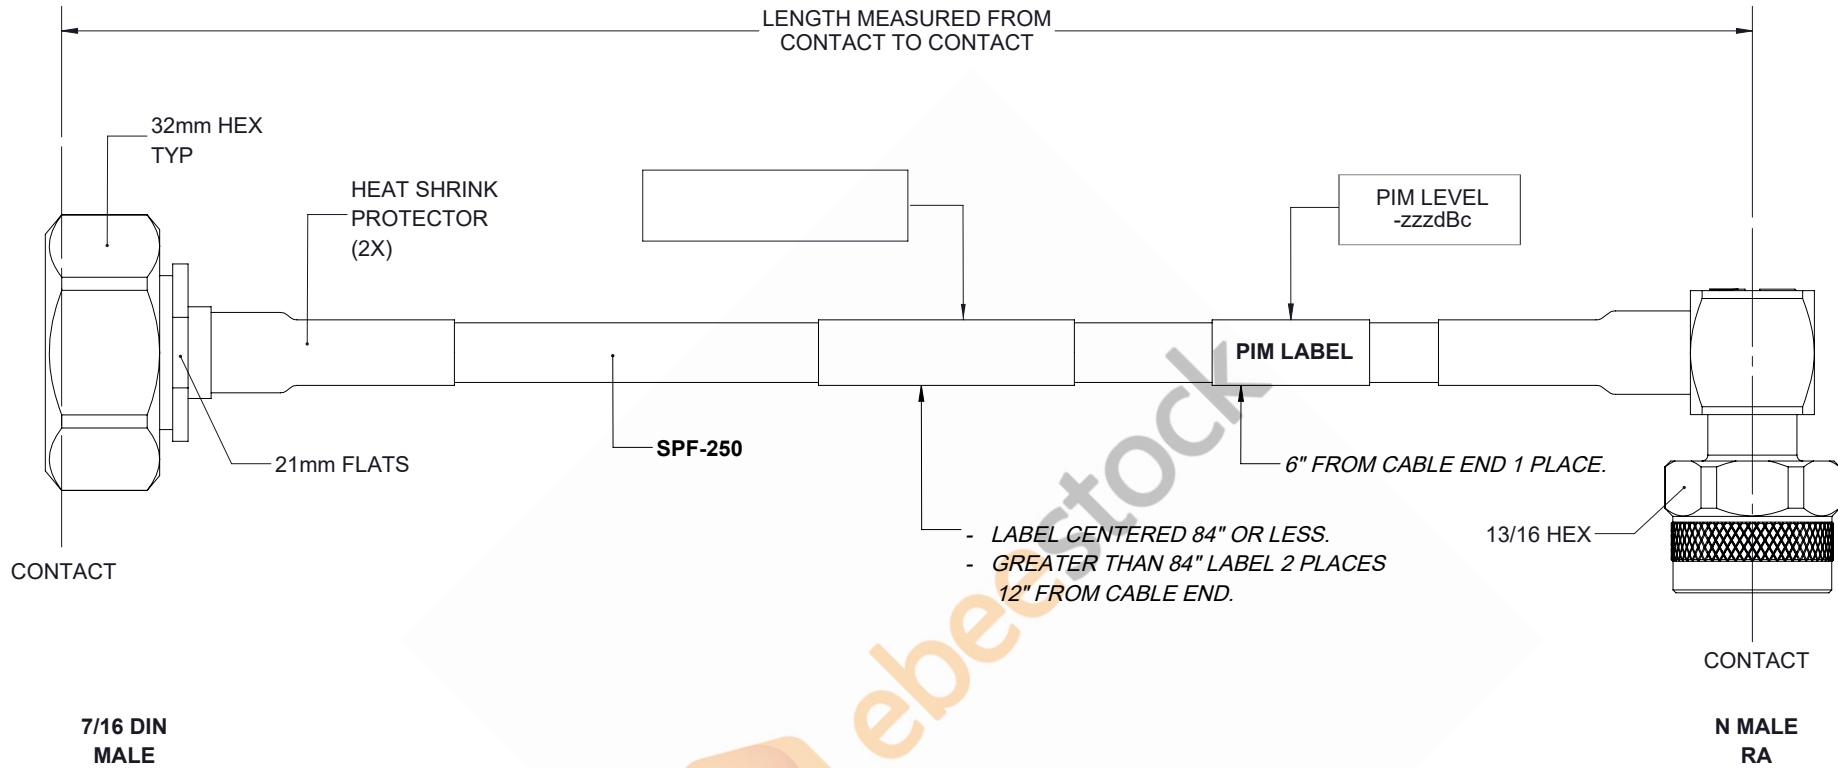

Fire Rated 7/16 DIN Male to N Male Right Angle Low PIM Cable 100 cm Length Using SPF-250 Coax Using Times Microwave Parts

| REVISIONS | | | |
|-----------|-----------------|----------|----------|
| REV. | DESCRIPTION | DATE | APPROVED |
| A | INITIAL RELEASE | 05/16/19 | S.ELLIS |

THESE COMMODITIES, TECHNOLOGY OR SOFTWARE WERE EXPORTED FROM THE UNITED STATES IN ACCORDANCE WITH THE EXPORT ADMINISTRATION REGULATIONS. DIVERSION CONTRARY TO U.S. LAW PROHIBITED.

| | | | | | |
|---|--|---|------------|--|-----------------------|
| UNLESS OTHERWISE SPECIFIED LEADING DIMENSIONS ARE INCHES DIMENSIONS IN [] ARE MILLIMETERS | |  8TH FLOOR, BUILDING 1, YONGFU SCIENCE AND TECHNOLOGY CENTER INDUSTRIAL PARK, NANZHA DISTRICT 5, HUMEN, 523900, DONGGUAN, GUANGDONG, CHINA WEBSITE: www.ebeestock.com EMAIL: sales@ebeestock.com | | THE INFORMATION AND DESIGN IN THIS DOCUMENT IS THE PROPERTY OF ΟΟΟΟΥΥΟΟΣ CORPORATION. ALL RIGHTS RESERVED. | |
| TOLERANCES: .X±.2 [5.08] FRACTIONS ± 1/32 .XX±.01 [.25] ANGLES ± 1° .XXX±.005 [.13] | | | | SHEET 1 OF 1 | |
| ALL DIMENSIONS SHOWN ARE FOR REFERENCE ONLY. | | SCALE N/A | | | |
| THIRD-ANGLE PROJECTION | | SIZE A | CAGE 53919 | DRAWN BY K.DANG | PART NUMBER ÖVFÍ I HH |
|  | | | | REV A | |