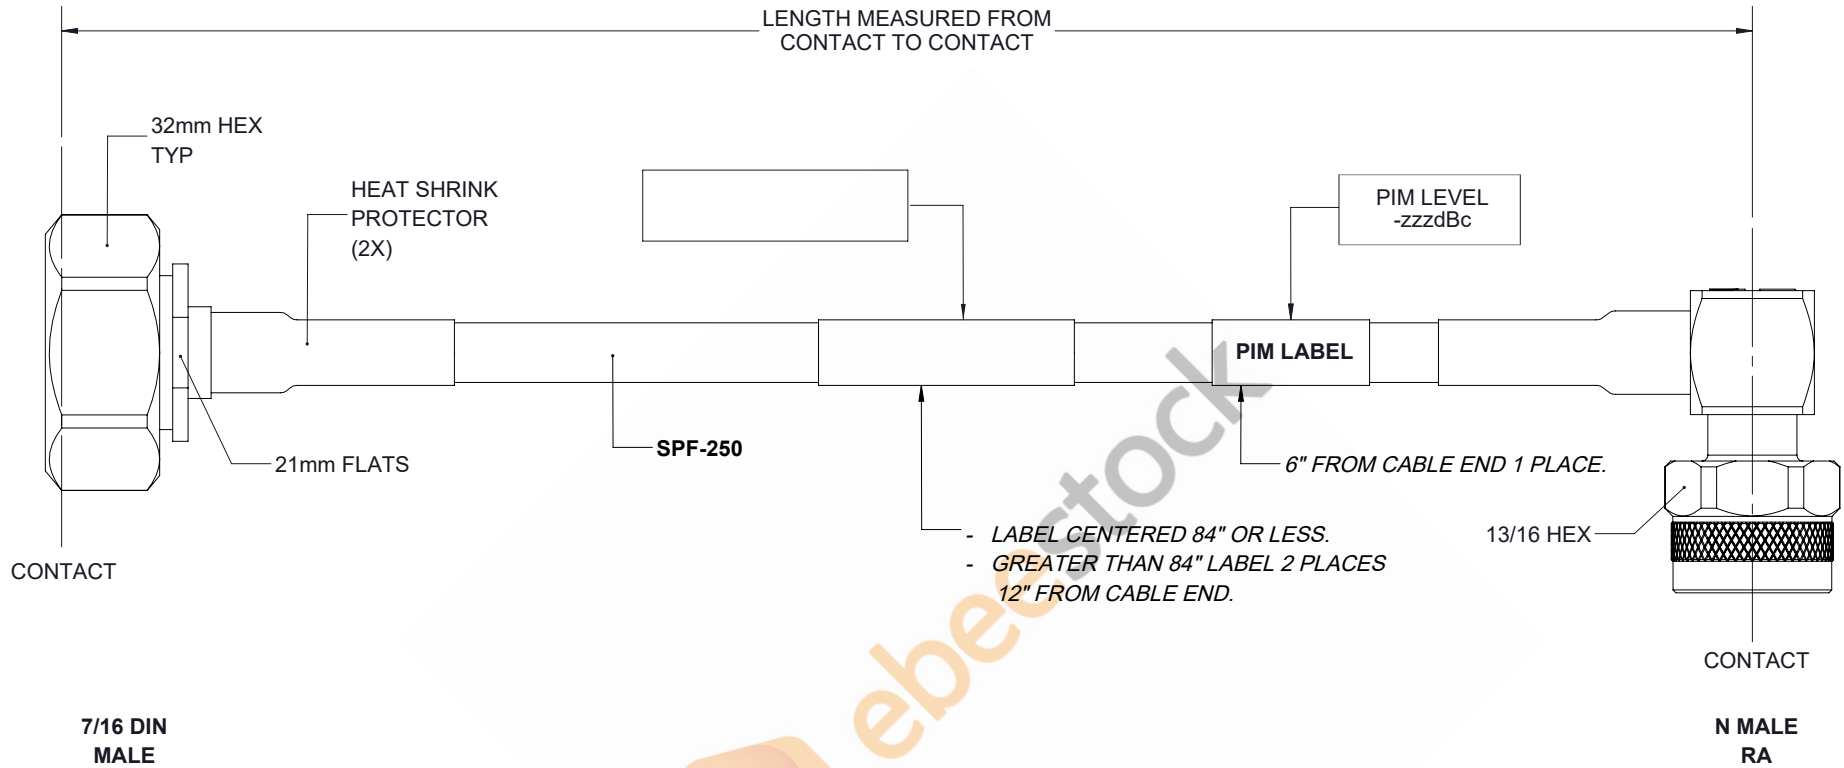

Fire Rated 7/16 DIN Male to N Male Right Angle Low PIM Cable 200 cm Length Using SPF-250 Coax Using Times Microwave Parts

REVISIONS			
REV.	DESCRIPTION	DATE	APPROVED
A	INITIAL RELEASE	05/16/19	S.ELLIS

THESE COMMODITIES, TECHNOLOGY OR SOFTWARE WERE EXPORTED FROM THE UNITED STATES IN ACCORDANCE WITH THE EXPORT ADMINISTRATION REGULATIONS. DIVERSION CONTRARY TO U.S. LAW PROHIBITED.

UNLESS OTHERWISE SPECIFIED LEADING DIMENSIONS ARE INCHES DIMENSIONS IN [] ARE MILLIMETERS		 8TH FLOOR, BUILDING 1, YONGFU SCIENCE AND TECHNOLOGY CENTER INDUSTRIAL PARK, NANZHA DISTRICT 5, HUMEN, 523900, DONGGUAN, GUANGDONG, CHINA WEBSITE: www.ebeestock.com EMAIL: sales@ebeestock.com		THE INFORMATION AND DESIGN IN THIS DOCUMENT IS THE PROPERTY OF ΟΟΟΟΥΥΟΟΣ CORPORATION. ALL RIGHTS RESERVED.	
TOLERANCES: .X±.2 [5.08] FRACTIONS ± 1/32 .XX±.01 [.25] ANGLES ± 1° .XXX±.005 [.13]				SHEET 1 OF 1	
ALL DIMENSIONS SHOWN ARE FOR REFERENCE ONLY.		SCALE N/A			
THIRD-ANGLE PROJECTION		SIZE A	CAGE 53919	DRAWN BY K.DANG	PART NUMBER ÖVFÍ I HÍ
				REV A	