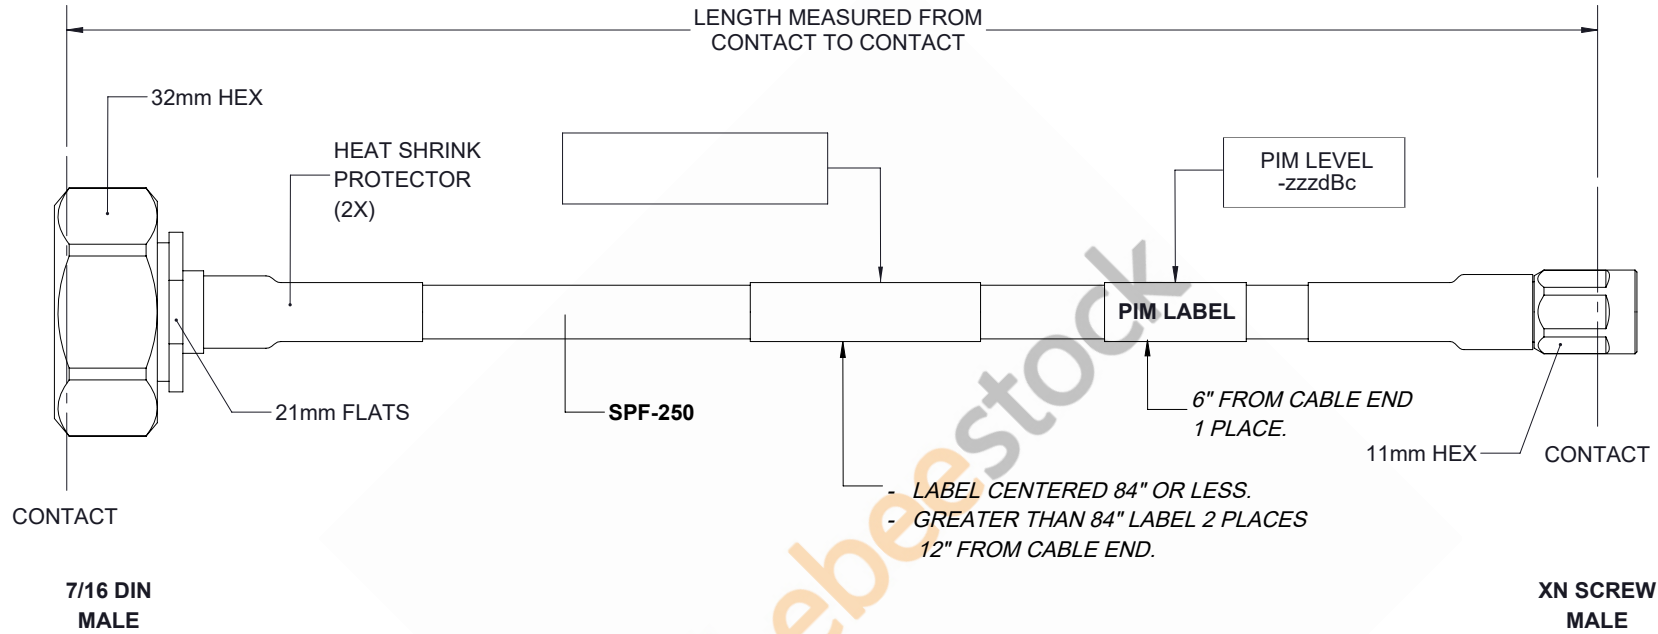

Fire Rated 7/16 DIN Male to NEX10 Male Low PIM Cable 60 Inch Length Using SPF-250 Coax Using Times Microwave Parts

REVISIONS			
REV.	DESCRIPTION	DATE	APPROVED
A	INITIAL RELEASE	05/17/19	S.ELLIS

UNLESS OTHERWISE SPECIFIED LEADING DIMENSIONS ARE INCHES DIMENSIONS IN [] ARE MILLIMETERS		 8TH FLOOR, BUILDING 1, YONGFU SCIENCE AND TECHNOLOGY CENTER INDUSTRIAL PARK, NANZHA DISTRICT 5, HUMEN, 523900, DONGGUAN, GUANGDONG, CHINA WEBSITE: www.ebeestock.com EMAIL: sales@ebeestock.com		THE INFORMATION AND DESIGN IN THIS DOCUMENT IS THE PROPERTY OF ΟΟΟΟΥΥΥΟΣ CORPORATION. ALL RIGHTS RESERVED.	
TOLERANCES: .X±.2 [5.08] FRACTIONS ± 1/32 .XX±.01 [.25] ANGLES ± 1° .XXX±.005 [.13]				SHEET 1 OF 1	
ALL DIMENSIONS SHOWN ARE FOR REFERENCE ONLY.		SCALE N/A			
THIRD-ANGLE PROJECTION		SIZE A	CAGE 53919	DRAWN BY K.DANG	PART NUMBER ÖVF11€
				REV A	