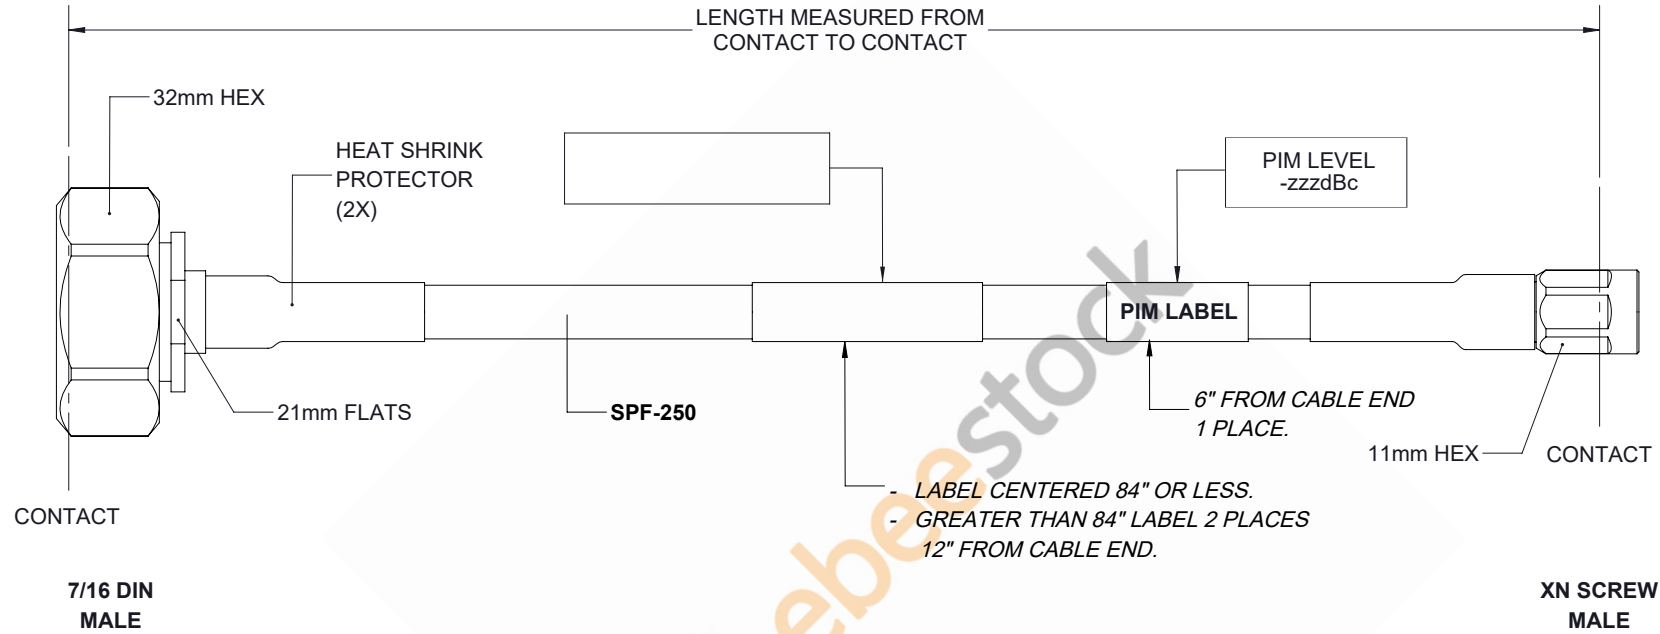

Fire Rated 7/16 DIN Male to NEX10 Male Low PIM Cable 100 cm Length Using SPF-250 Coax Using Times Microwave Parts

REVISIONS			
REV.	DESCRIPTION	DATE	APPROVED
A	INITIAL RELEASE	05/17/19	S.ELLIS

UNLESS OTHERWISE SPECIFIED LEADING DIMENSIONS ARE INCHES DIMENSIONS IN [] ARE MILLIMETERS		 8TH FLOOR, BUILDING 1, YONGFU SCIENCE AND TECHNOLOGY CENTER INDUSTRIAL PARK, NANZHA DISTRICT 5, HUMEN, 523900, DONGGUAN, GUANGDONG, CHINA WEBSITE: www.ebeestock.com EMAIL: sales@ebeestock.com		THE INFORMATION AND DESIGN IN THIS DOCUMENT IS THE PROPERTY OF EBEESTOCK CORPORATION. ALL RIGHTS RESERVED.		
TOLERANCES: .X=± 2 [5.08] FRACTIONS ± 1/32 .XX=± 01 [.25] ANGLES ± 1° .XXX=± .005 [.13]				SHEET 1 OF 1		
ALL DIMENSIONS SHOWN ARE FOR REFERENCE ONLY.		SCALE N/A				
THIRD-ANGLE PROJECTION		SIZE	CAGE	DRAWN BY	PART NUMBER	REV
		A	53919	K.DANG	ET16442	A