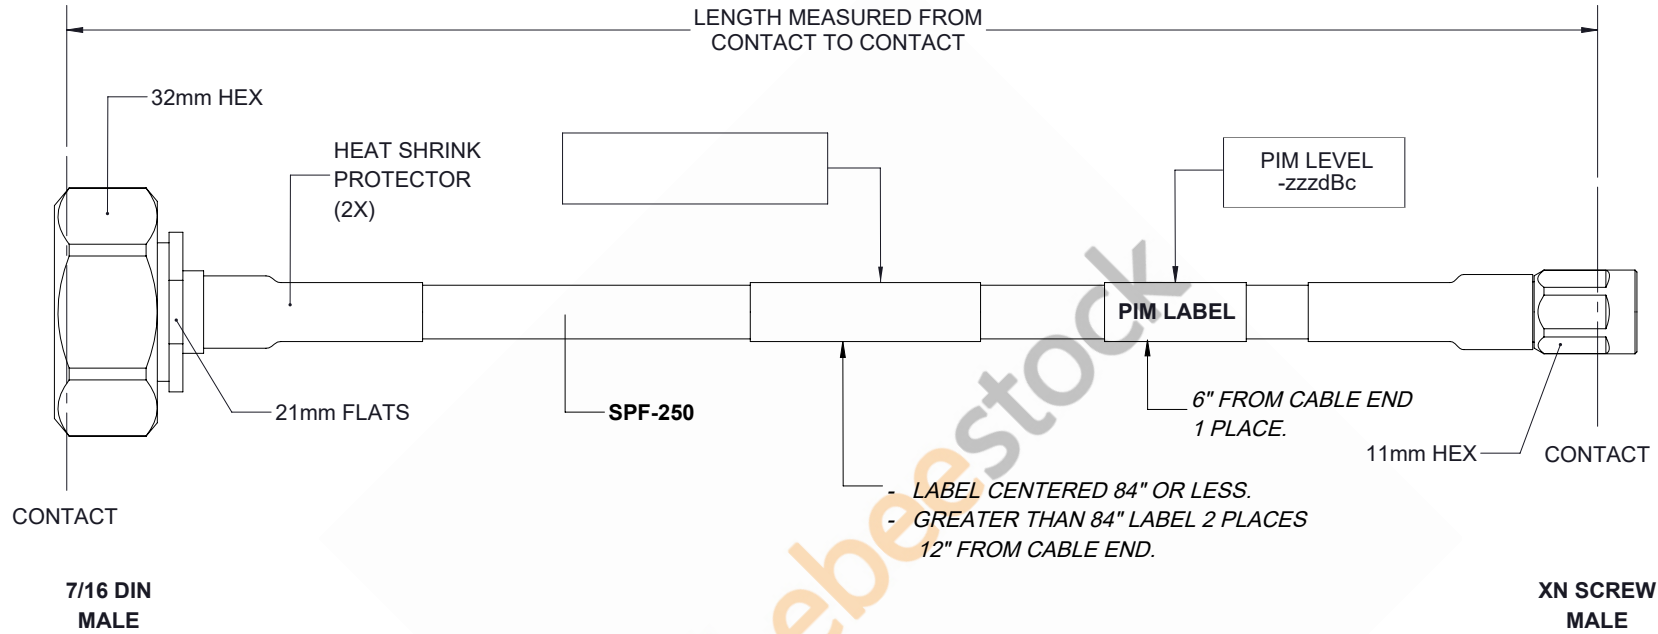

Fire Rated 7/16 DIN Male to NEX10 Male Low PIM Cable 150 cm Length Using SPF-250 Coax Using Times Microwave Parts

REVISIONS			
REV.	DESCRIPTION	DATE	APPROVED
A	INITIAL RELEASE	05/17/19	S.ELLIS

THESE COMMODITIES, TECHNOLOGY OR SOFTWARE WERE EXPORTED FROM THE UNITED STATES IN ACCORDANCE WITH THE EXPORT ADMINISTRATION REGULATIONS. DIVERSION CONTRARY TO U.S. LAW PROHIBITED.

UNLESS OTHERWISE SPECIFIED LEADING DIMENSIONS ARE INCHES DIMENSIONS IN [] ARE MILLIMETERS		 8TH FLOOR, BUILDING 1, YONGFU SCIENCE AND TECHNOLOGY CENTER INDUSTRIAL PARK, NANZHA DISTRICT 5, HUMEN, 523900, DONGGUAN, GUANGDONG, CHINA WEBSITE: www.ebeestock.com EMAIL: sales@ebeestock.com		THE INFORMATION AND DESIGN IN THIS DOCUMENT IS THE PROPERTY OF EBEESTOCK CORPORATION. ALL RIGHTS RESERVED.	
TOLERANCES: .X=± 2 [5.08] FRACTIONS ± 1/32 .XX=± 01 [.25] ANGLES ± 1° .XXX=± .005 [.13]				SHEET 1 OF 1	
ALL DIMENSIONS SHOWN ARE FOR REFERENCE ONLY.		SCALE N/A			
THIRD-ANGLE PROJECTION		SIZE A	CAGE 53919	DRAWN BY K.DANG	PART NUMBER ET16443
				REV A	