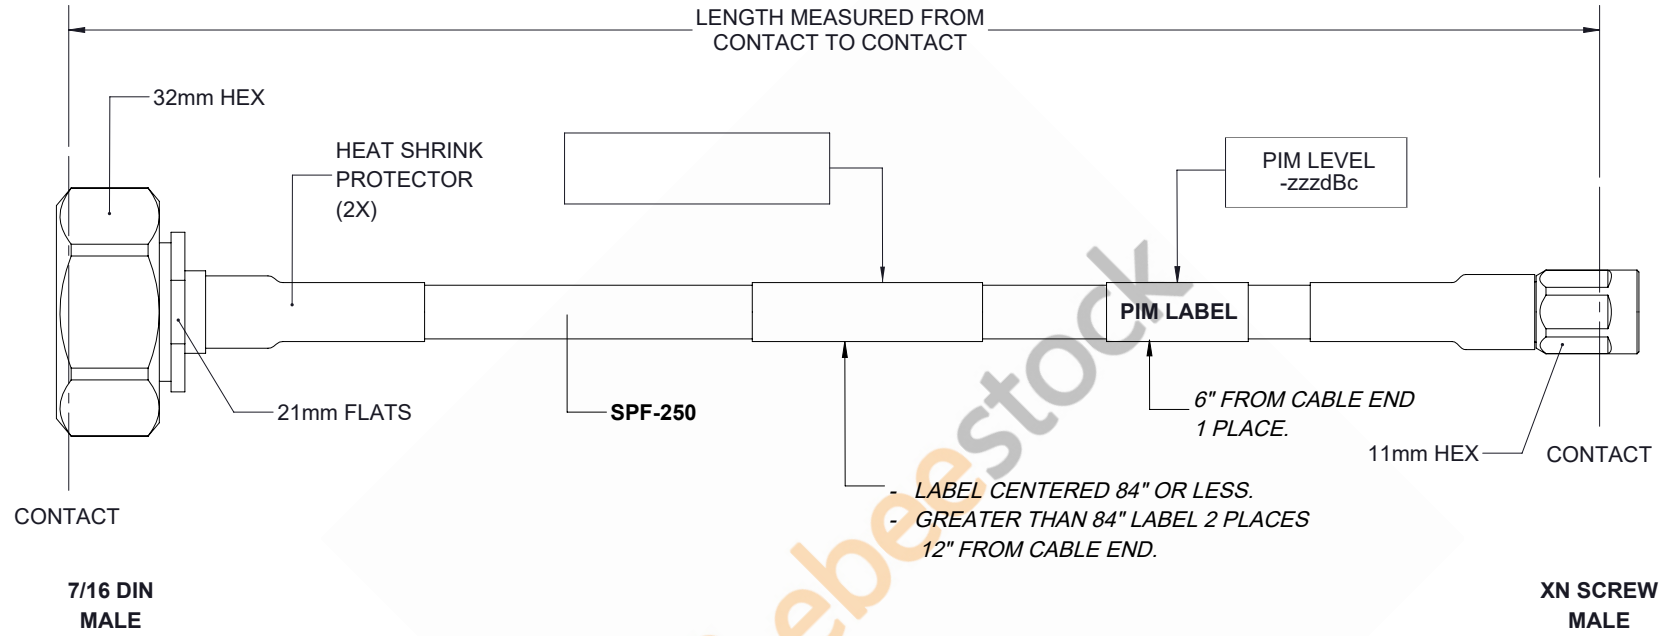

Fire Rated 7/16 DIN Male to NEX10 Male Low PIM Cable 200 cm Length Using SPF-250 Coax Using Times Microwave Parts

REVISIONS			
REV.	DESCRIPTION	DATE	APPROVED
A	INITIAL RELEASE	05/17/19	S.ELLIS

THESE COMMODITIES, TECHNOLOGY OR SOFTWARE WERE EXPORTED FROM THE UNITED STATES IN ACCORDANCE WITH THE EXPORT ADMINISTRATION REGULATIONS. DIVERSION CONTRARY TO U.S. LAW PROHIBITED.

UNLESS OTHERWISE SPECIFIED LEADING DIMENSIONS ARE INCHES DIMENSIONS IN [] ARE MILLIMETERS		 8TH FLOOR, BUILDING 1, YONGFU SCIENCE AND TECHNOLOGY CENTER INDUSTRIAL PARK, NANZHA DISTRICT 5, HUMEN, 523900, DONGGUAN, GUANGDONG, CHINA WEBSITE: www.ebeestock.com EMAIL: sales@ebeestock.com		THE INFORMATION AND DESIGN IN THIS DOCUMENT IS THE PROPERTY OF EBEESTOCK CORPORATION. ALL RIGHTS RESERVED.	
TOLERANCES: .X=± 2 [5.08] FRACTIONS ± 1/32 .XX=± 01 [.25] ANGLES ± 1° .XXX=± .005 [.13]				SHEET 1 OF 1	
ALL DIMENSIONS SHOWN ARE FOR REFERENCE ONLY.		SCALE N/A			
THIRD-ANGLE PROJECTION		SIZE A	CAGE 53919	DRAWN BY K.DANG	PART NUMBER ET16444
				REV A	