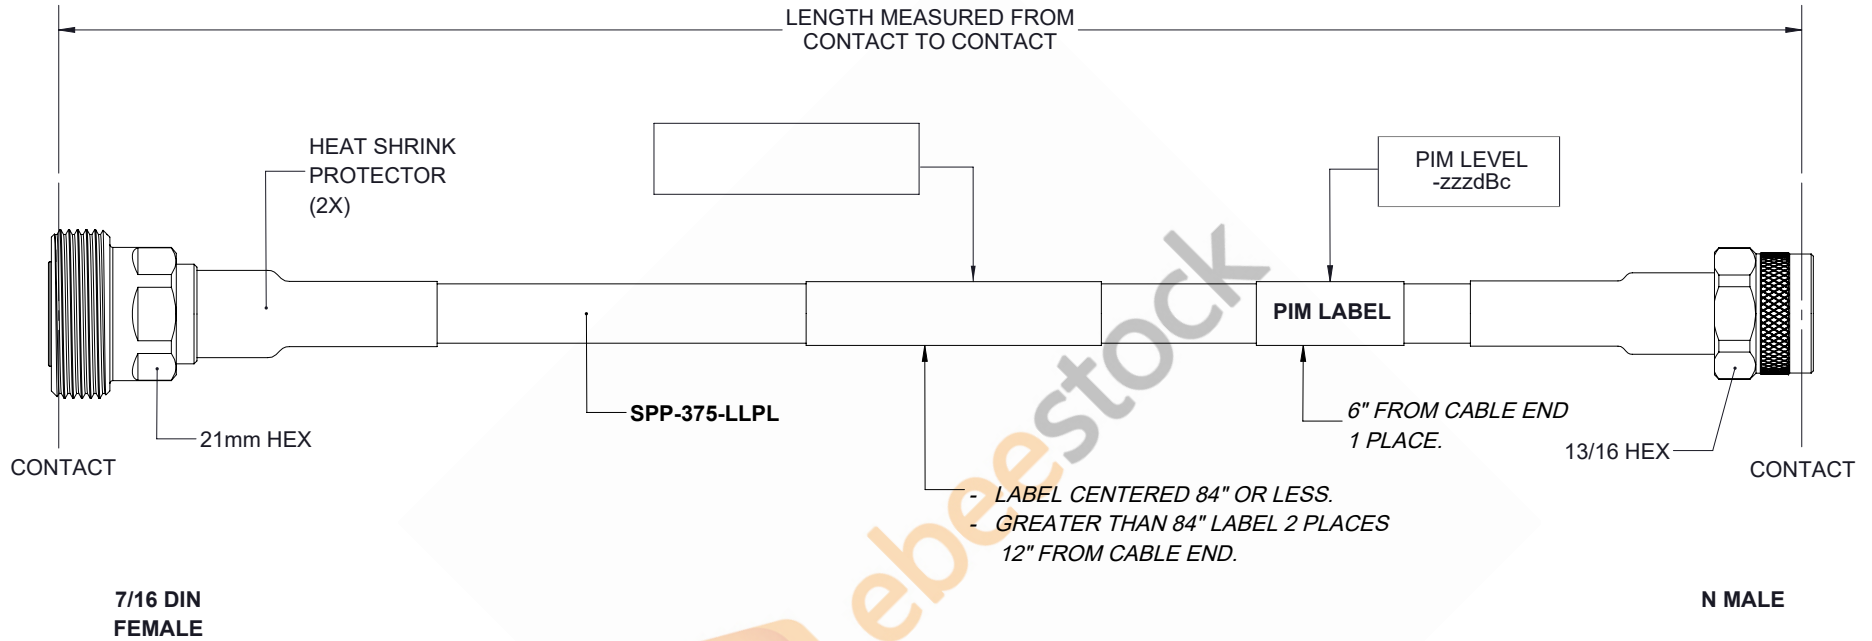

Plenum 7/16 DIN Female to N Male Low PIM Cable 12 Inch Length Using SPP-375-LLPL Coax Using Times Microwave Parts

REVISIONS			
REV.	DESCRIPTION	DATE	APPROVED
A	INITIAL RELEASE	05/20/19	S.ELLIS

THESE COMMODITIES, TECHNOLOGY OR SOFTWARE WERE EXPORTED FROM THE UNITED STATES IN ACCORDANCE WITH THE EXPORT ADMINISTRATION REGULATIONS. DIVERSION CONTRARY TO U.S. LAW PROHIBITED.

UNLESS OTHERWISE SPECIFIED LEADING DIMENSIONS ARE INCHES DIMENSIONS IN [] ARE MILLIMETERS		 <p>8TH FLOOR, BUILDING 1, YONGFU SCIENCE AND TECHNOLOGY CENTER INDUSTRIAL PARK, NANZHA DISTRICT 5, HUMEN, 523900, DONGGUAN, GUANGDONG, CHINA</p> <p>WEBSITE: www.ebeestock.com EMAIL: sales@ebeestock.com</p>		THE INFORMATION AND DESIGN IN THIS DOCUMENT IS THE PROPERTY OF EBEESTOCK CORPORATION. ALL RIGHTS RESERVED.	
TOLERANCES: .X=± 2 [5.08] FRACTIONS ± 1/32 .XX=± 01 [.25] ANGLES ± 1° .XXX=± .005 [.13]				SHEET 1 OF 1	
ALL DIMENSIONS SHOWN ARE FOR REFERENCE ONLY.		SCALE N/A			
THIRD-ANGLE PROJECTION		SIZE A	CAGE 53919	DRAWN BY K.DANG	PART NUMBER ET16472
				REV A	