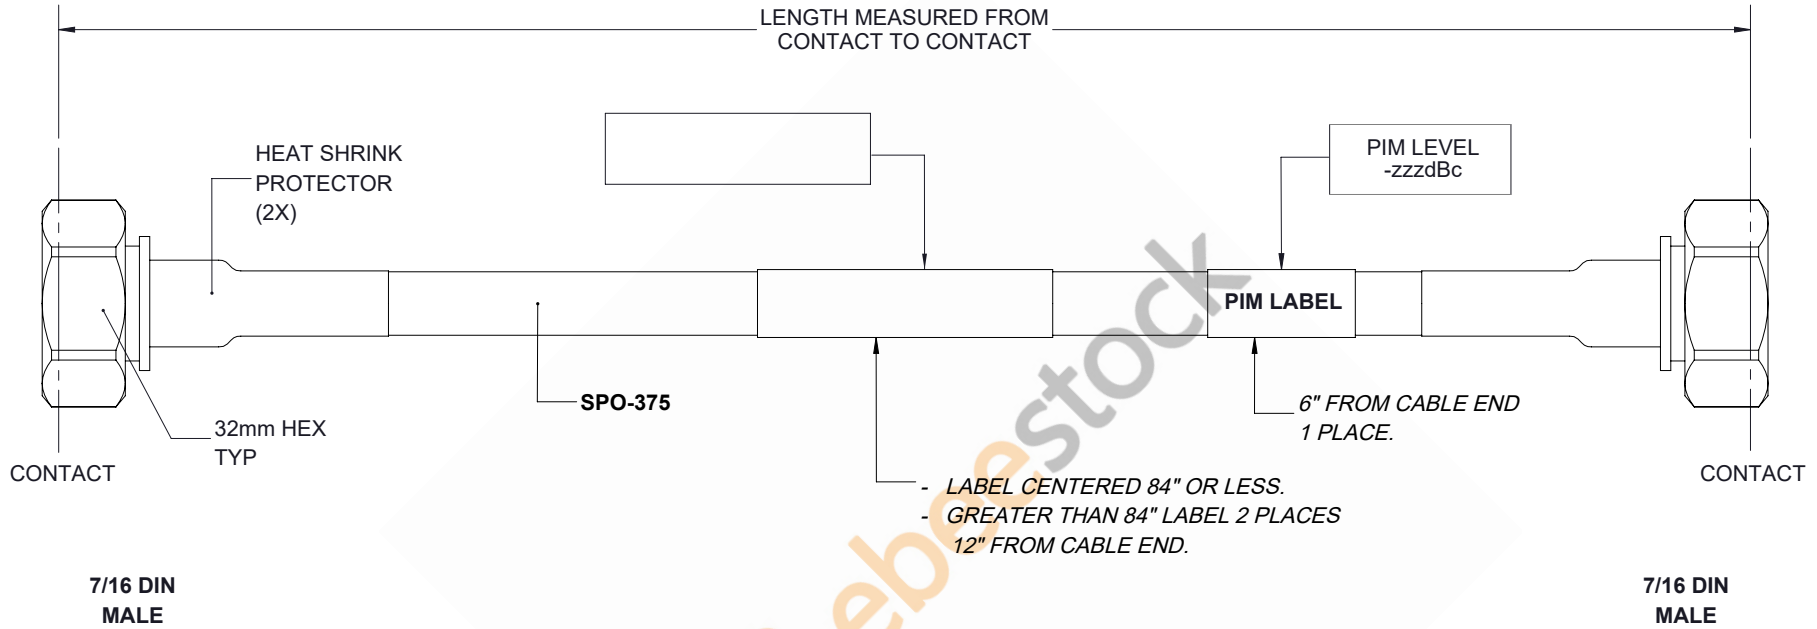

# Outdoor Rated 7/16 DIN Male to 7/16 DIN Male Low PIM Cable 24 Inch Length Using SPO-375 Coax Using Times Microwave Parts

REVISIONS			
REV.	DESCRIPTION	DATE	APPROVED
A	INITIAL RELEASE	05/20/19	S.ELLIS

THESE COMMODITIES, TECHNOLOGY OR SOFTWARE WERE EXPORTED FROM THE UNITED STATES IN ACCORDANCE WITH THE EXPORT ADMINISTRATION REGULATIONS. DIVERSION CONTRARY TO U.S. LAW PROHIBITED.

UNLESS OTHERWISE SPECIFIED  
LEADING DIMENSIONS ARE INCHES  
DIMENSIONS IN [ ] ARE MILLIMETERS

SHEET 1 OF 1

SCALE N/A

SIZE	CAGE	DRAWN BY	PART NUMBER	REV
A	53919	K.DANG	ET16482	A