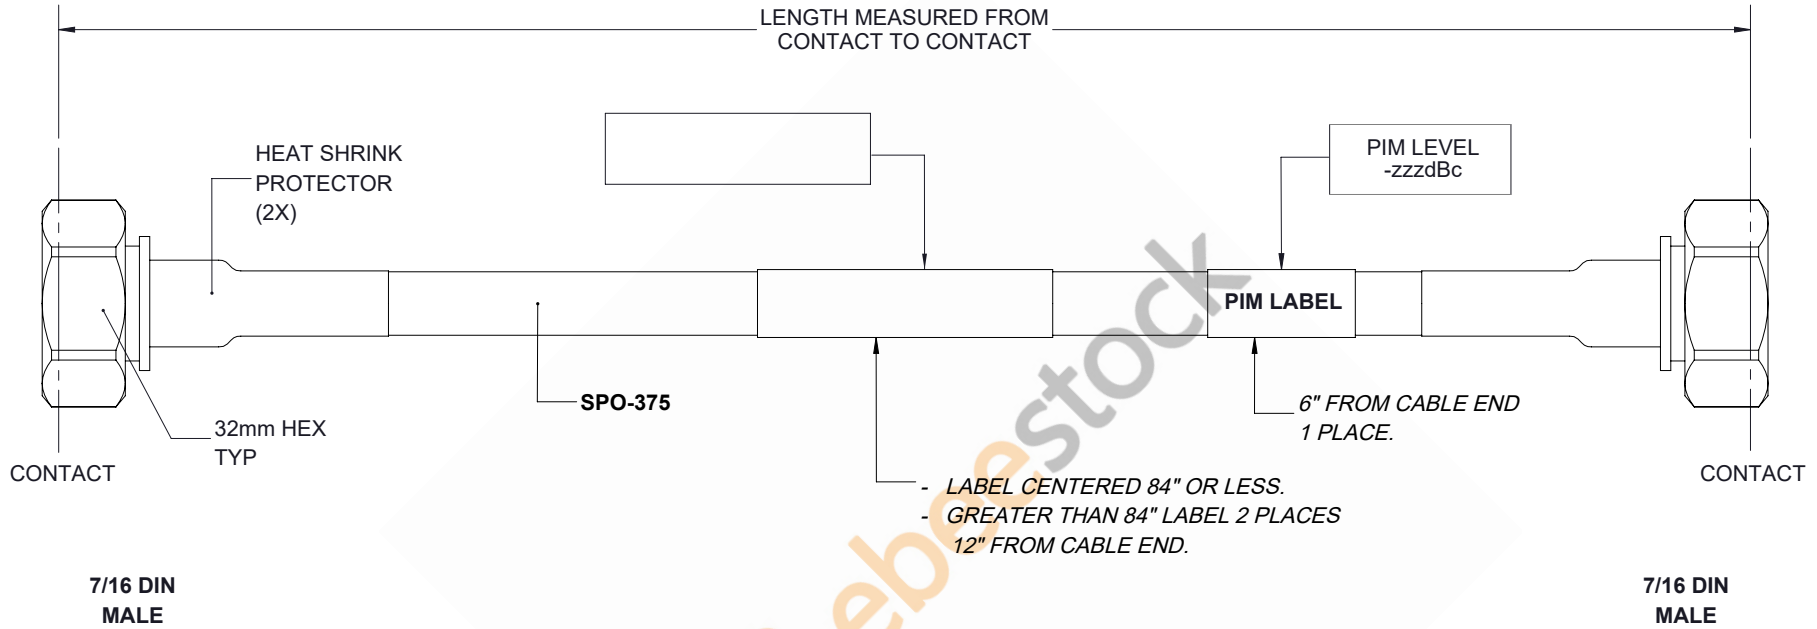

Outdoor Rated 7/16 DIN Male to 7/16 DIN Male Low PIM Cable 36 Inch Length Using SPO-375 Coax Using Times Microwave Parts

REVISIONS			
REV.	DESCRIPTION	DATE	APPROVED
A	INITIAL RELEASE	05/20/19	S.ELLIS

THESE COMMODITIES, TECHNOLOGY OR SOFTWARE WERE EXPORTED FROM THE UNITED STATES IN ACCORDANCE WITH THE EXPORT ADMINISTRATION REGULATIONS. DIVERSION CONTRARY TO U.S. LAW PROHIBITED.

UNLESS OTHERWISE SPECIFIED
LEADING DIMENSIONS ARE INCHES
DIMENSIONS IN [] ARE MILLIMETERS

TOLERANCES:

.X±.2	[5.08]	FRACTIONS	± 1/32
.XX±.01	[.25]	ANGLES	± 1°
.XXX±.005	[.13]		

ALL DIMENSIONS SHOWN
ARE FOR REFERENCE ONLY.

SHEET 1 OF 1

SCALE N/A

SIZE	CAGE	DRAWN BY	PART NUMBER	REV
A	53919	K.DANG	ET16483	A