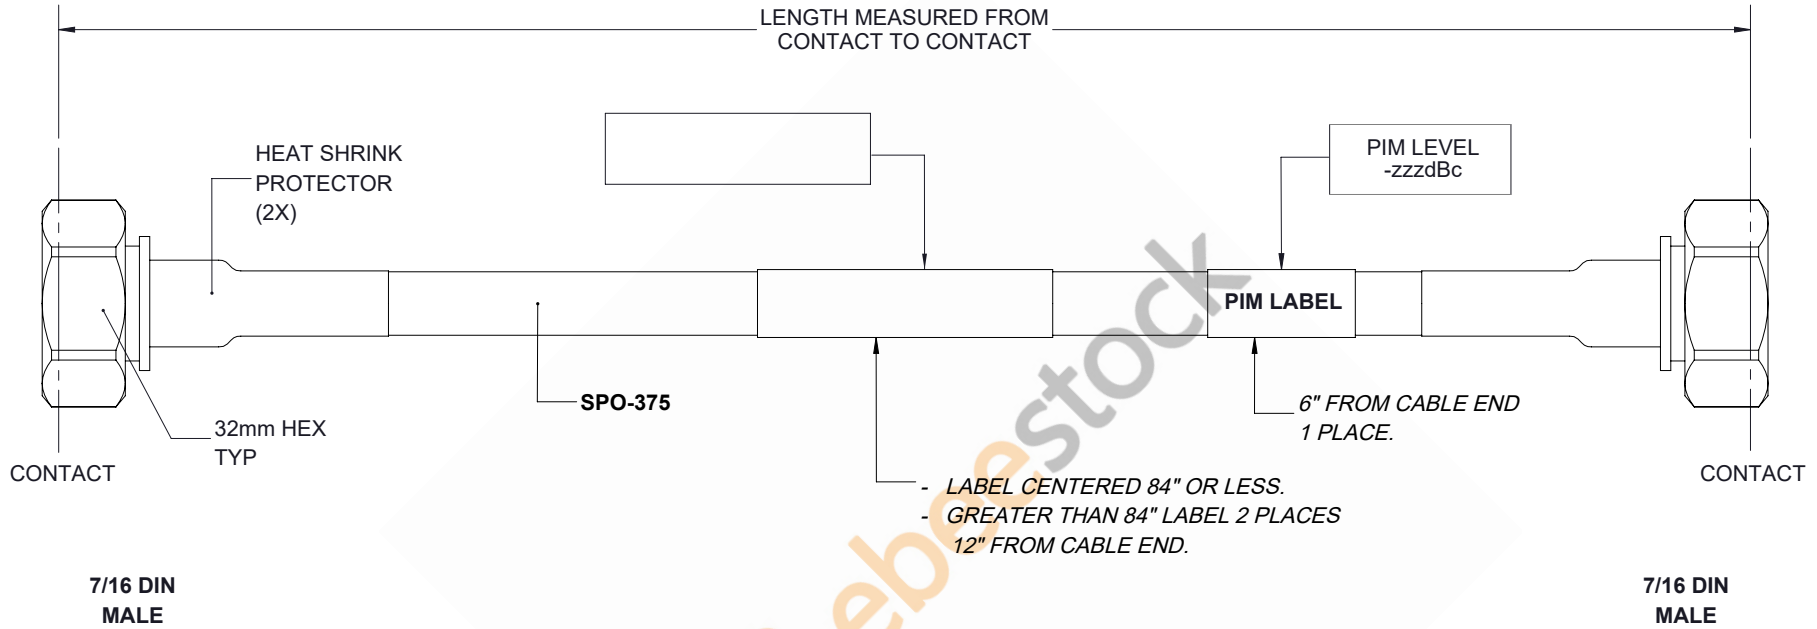

Outdoor Rated 7/16 DIN Male to 7/16 DIN Male Low PIM Cable 48 Inch Length Using SPO-375 Coax Using Times Microwave Parts

| REVISIONS | | | |
|-----------|-----------------|----------|----------|
| REV. | DESCRIPTION | DATE | APPROVED |
| A | INITIAL RELEASE | 05/20/19 | S.ELLIS |

THESE COMMODITIES, TECHNOLOGY OR SOFTWARE WERE EXPORTED FROM THE UNITED STATES IN ACCORDANCE WITH THE EXPORT ADMINISTRATION REGULATIONS. DIVERSION CONTRARY TO U.S. LAW PROHIBITED.

| | | | |
|---|------------|--|--|
| UNLESS OTHERWISE SPECIFIED LEADING DIMENSIONS ARE INCHES DIMENSIONS IN [] ARE MILLIMETERS TOLERANCES: .X±.2 [5.08] FRACTIONS ± 1/32 .XX±.01 [.25] ANGLES ± 1° .XXX±.005 [.13] | | <p>8TH FLOOR, BUILDING 1, YONGFU SCIENCE AND TECHNOLOGY CENTER INDUSTRIAL PARK, NANZHA DISTRICT 5,HUMEN,523900,DONGGUAN, GUANGDONG, CHINA</p> <p>WEBSITE: www.ebeestock.com EMAIL: sales@ebeestock.com</p> | THE INFORMATION AND DESIGN IN THIS DOCUMENT IS THE PROPERTY OF EBEESTOCK CORPORATION. ALL RIGHTS RESERVED. |
| ALL DIMENSIONS SHOWN ARE FOR REFERENCE ONLY. THIRD-ANGLE PROJECTION | | | SHEET 1 OF 1 SCALE N/A |
| SIZE A | CAGE 53919 | DRAWN BY K.DANG | PART NUMBER ET16484 REV A |