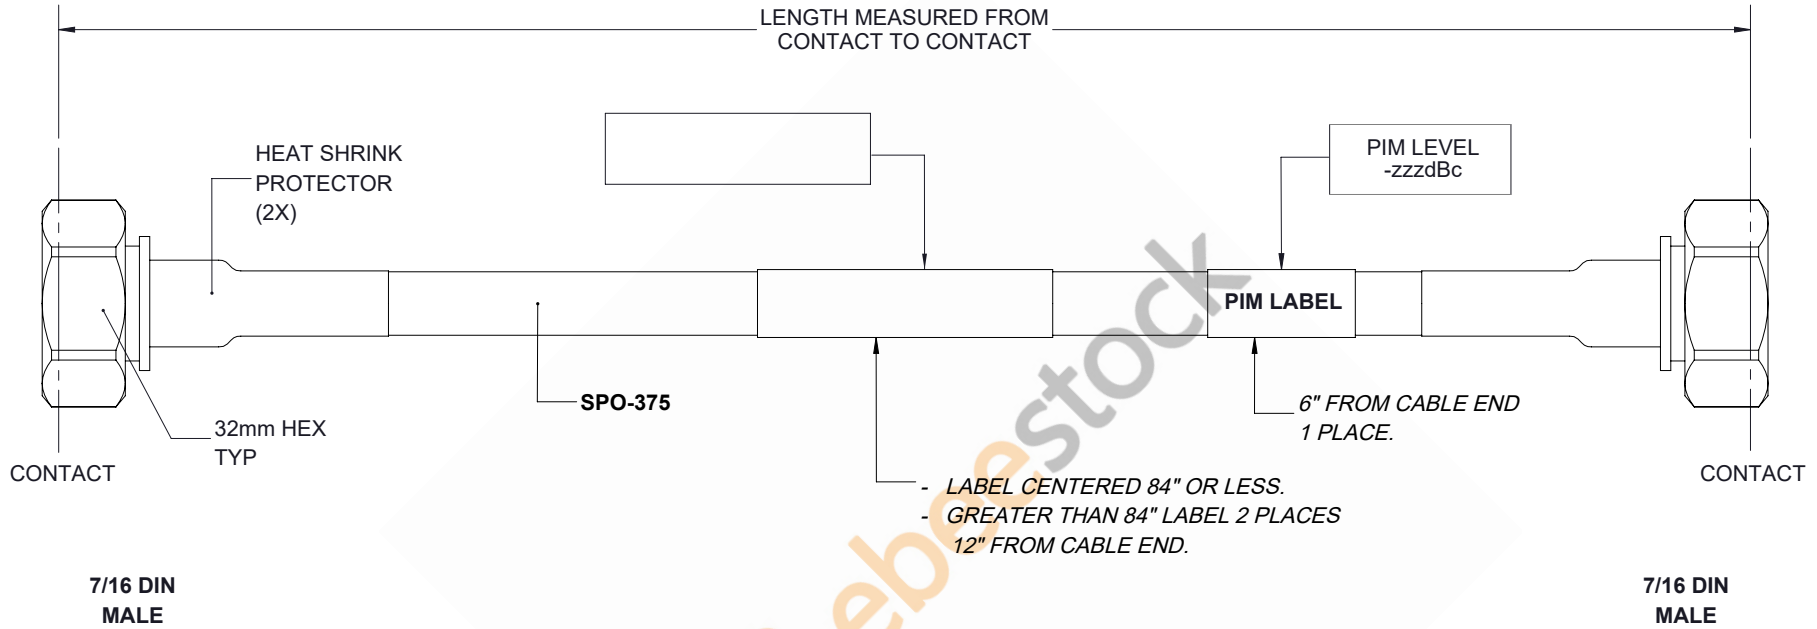

Outdoor Rated 7/16 DIN Male to 7/16 DIN Male Low PIM Cable 60 Inch Length Using SPO-375 Coax Using Times Microwave Parts

REVISIONS			
REV.	DESCRIPTION	DATE	APPROVED
A	INITIAL RELEASE	05/20/19	S.ELLIS

THESE COMMODITIES, TECHNOLOGY OR SOFTWARE WERE EXPORTED FROM THE UNITED STATES IN ACCORDANCE WITH THE EXPORT ADMINISTRATION REGULATIONS. DIVERSION CONTRARY TO U.S. LAW PROHIBITED.

UNLESS OTHERWISE SPECIFIED LEADING DIMENSIONS ARE INCHES DIMENSIONS IN [] ARE MILLIMETERS		 8TH FLOOR, BUILDING 1, YONGFU SCIENCE AND TECHNOLOGY CENTER INDUSTRIAL PARK, NANZHA DISTRICT 5, HUMEN, 523900, DONGGUAN, GUANGDONG, CHINA WEBSITE: www.ebeestock.com EMAIL: sales@ebeestock.com		THE INFORMATION AND DESIGN IN THIS DOCUMENT IS THE PROPERTY OF EBEESTOCK CORPORATION. ALL RIGHTS RESERVED.	
TOLERANCES: .X±.2 [5.08] FRACTIONS ± 1/32 .XX±.01 [.25] ANGLES ± 1° .XXX±.005 [.13]				SHEET 1 OF 1	
ALL DIMENSIONS SHOWN ARE FOR REFERENCE ONLY.		SCALE N/A			
THIRD-ANGLE PROJECTION		SIZE A	CAGE 53919	DRAWN BY K.DANG	PART NUMBER ET16485
				REV A	